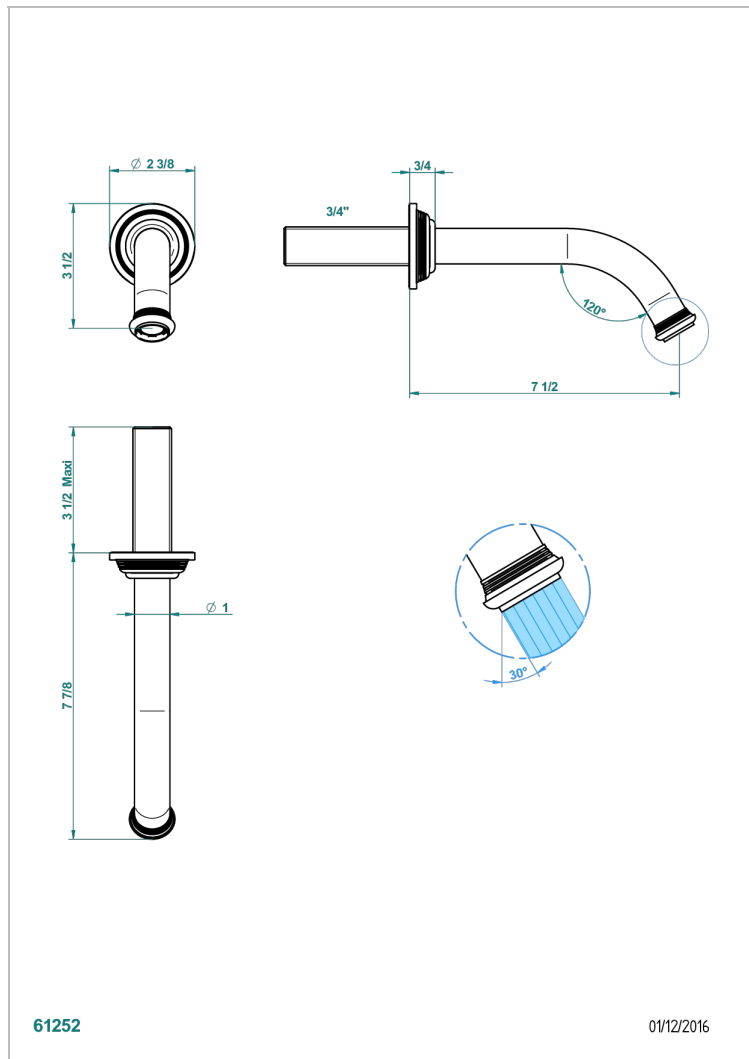

WEST COAST WHITE ONYX

U9G-42GB

Bath spout, wall mounted

THG[®]
PARIS

CHARACTERISTIC

- West Coast White Onyx
- Bath spout, wall mounted

AVAILABLE FINITIONS

Black ceram - D30
Blush PVD - H62
Brass color PVD - H49
Brown bronze color PVD - F33
Chrome polished - A02
Copper antique matt, coated - H07