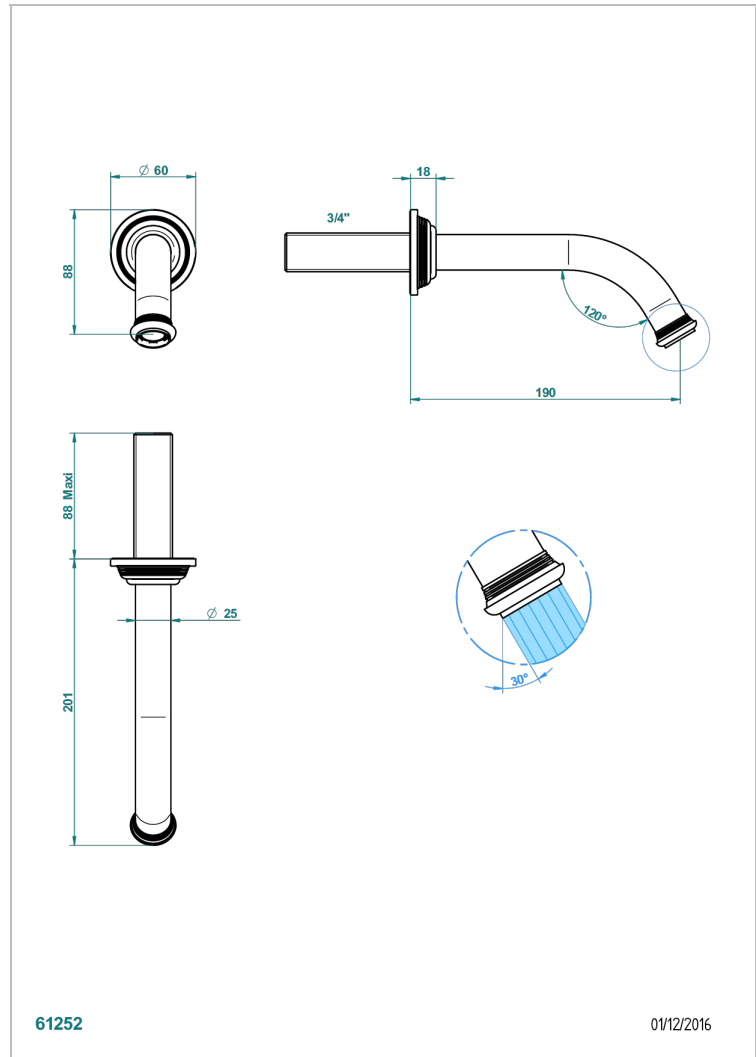

# WEST COAST WHITE ONYX

U9G-42GB

Wall mounted bath spout, without T junction

THG<sup>®</sup>  
PARIS

## CARACTERÍSTICAS

- West Coast White Onyx
- Wall mounted bath spout, without T junction