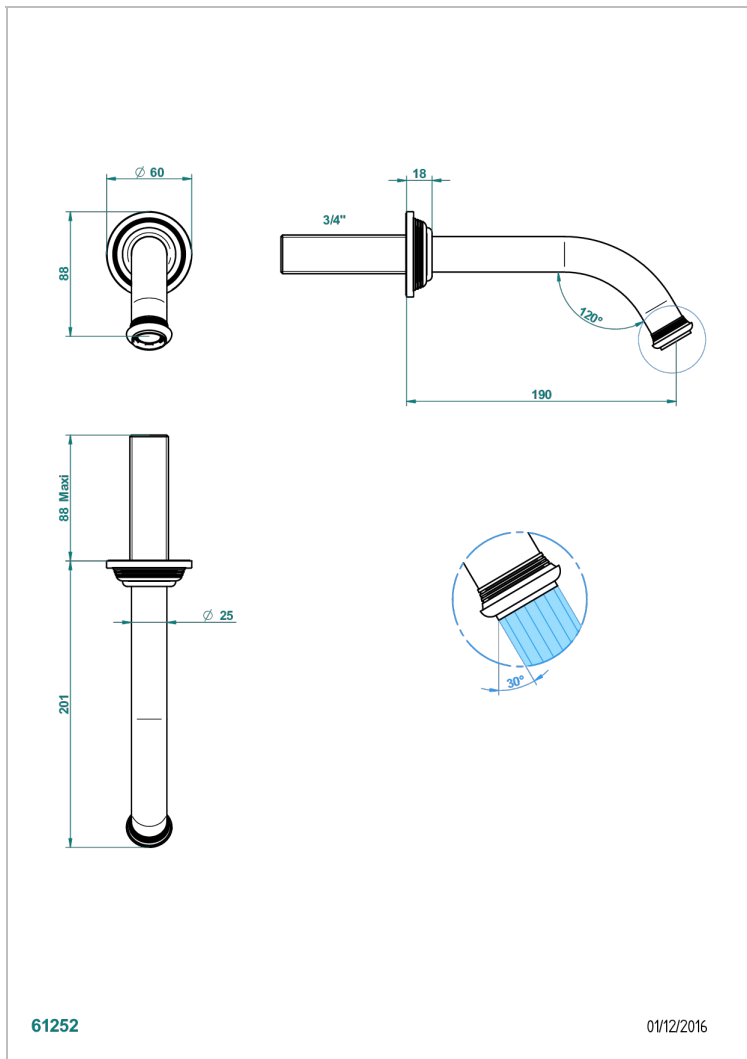

WEST COAST WHITE ONYX

U9G-42GB

Wall mounted bath spout, without T junction

THG
PARIS

CHARACTERISTIC

- West Coast White Onyx
- Wall mounted bath spout, without T junction

AVAILABLE FINITIONS

Antique nickel - H28
Black ceram - D30
Blush PVD - H62
Brass color PVD - H49
Brown bronze color PVD - F33
Gold color PVD - H52