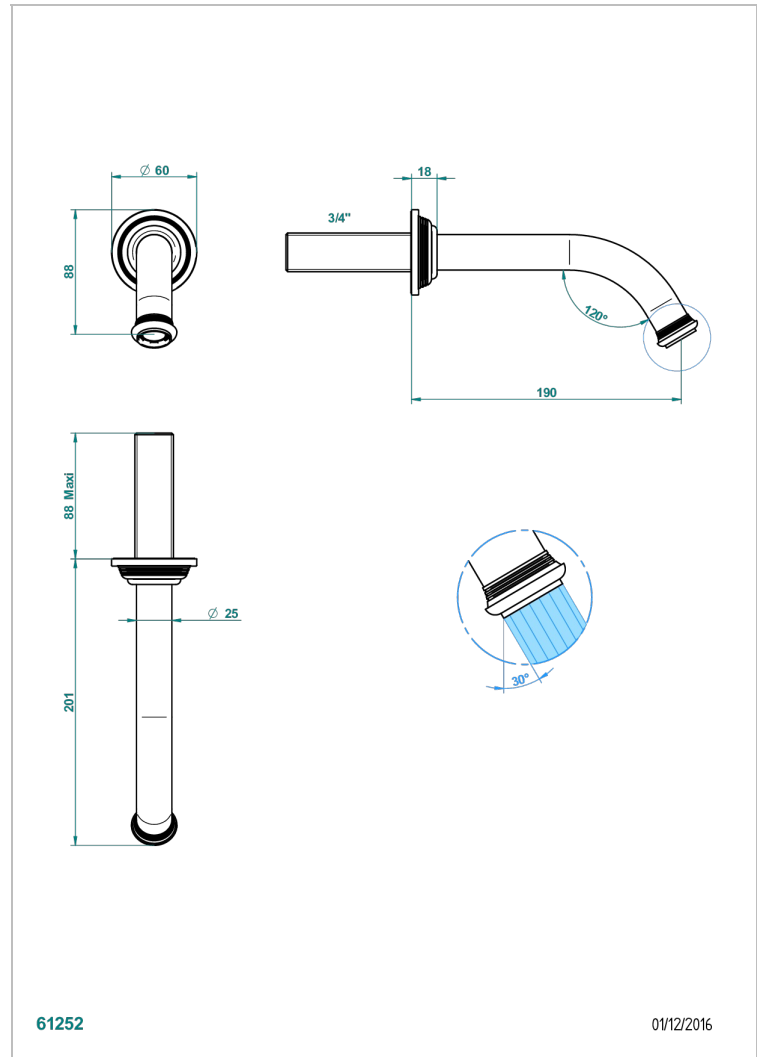

WEST COAST WHITE ONYX

U9G-42GB

Wall mounted bath spout, without T junction

THG[®]
PARIS

EIGENSCHAFTEN

- West Coast White Onyx
- Wall mounted bath spout, without T junction

VERFÜGBARE OBERFLÄCHEN

Altnickel - H28
Blassgold - F30
Blassgold matt unlackiert - F31
Bronze hell - D01
Chrom - A02
Chrom matt - C02