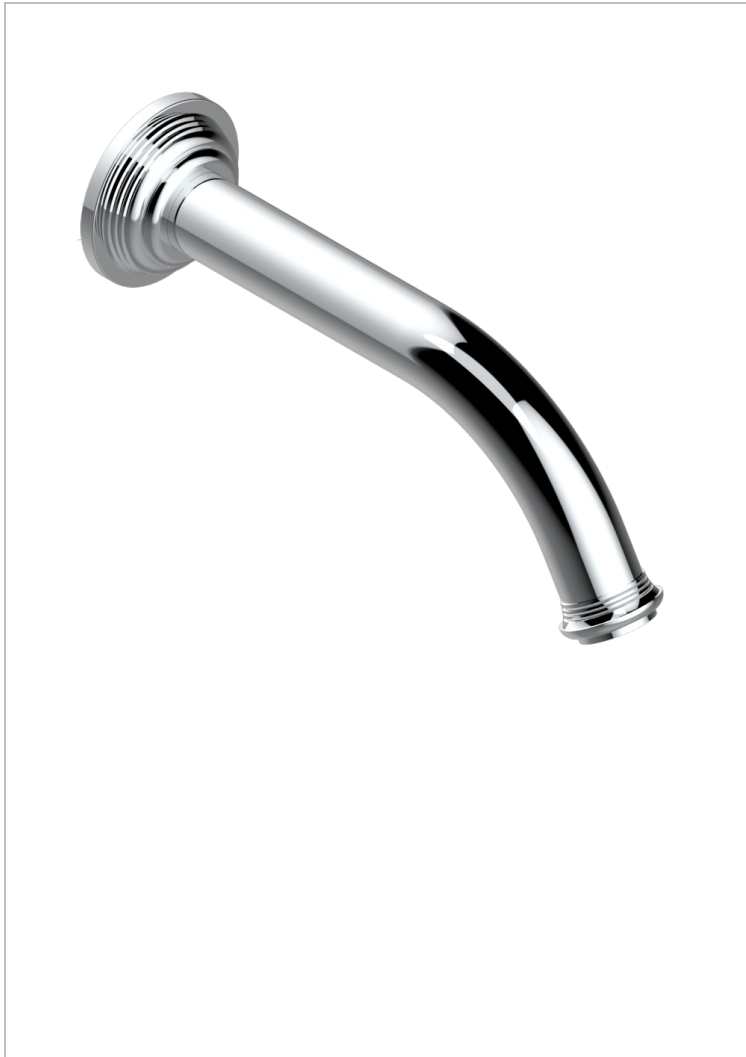

WEST COAST WHITE ONYX

U9G-42GB

Wall mounted bath spout, without T junction

THG[®]
PARIS

EIGENSCHAFTEN

- West Coast White Onyx
- Wall mounted bath spout, without T junction

VERFÜGBARE OBERFLÄCHEN

Altnickel - H28
Blassgold - F30
Blassgold matt unlackiert - F31
Bronze hell - D01
Chrom - A02
Chrom matt - C02

Gold - F01
Gold matt - F07
Kupfer altrot matt lackiert - H07
Mattschwarz keramik - D30
Natural smoked Brass - A13
Nickel matt - C01

Pvd blush - H62
Pvd blush matt - H60
Pvd bronze braun - F33
Pvd bronze braun matt - F34
Pvd gold - H52
Pvd gold matt - H53