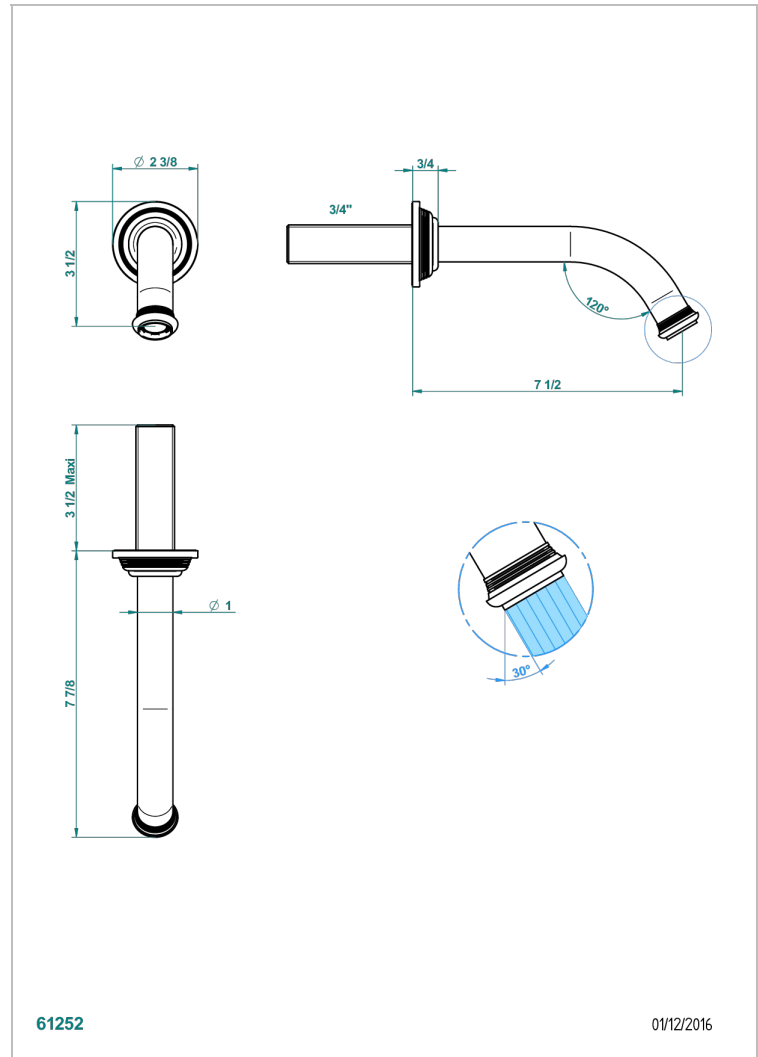

# WEST COAST WHITE ONYX

U9G-42GB

Wall mounted bath spout, without T junction

THG<sup>®</sup>  
PARIS

## CARACTERÍSTICAS

- West Coast White Onyx
- Wall mounted bath spout, without T junction