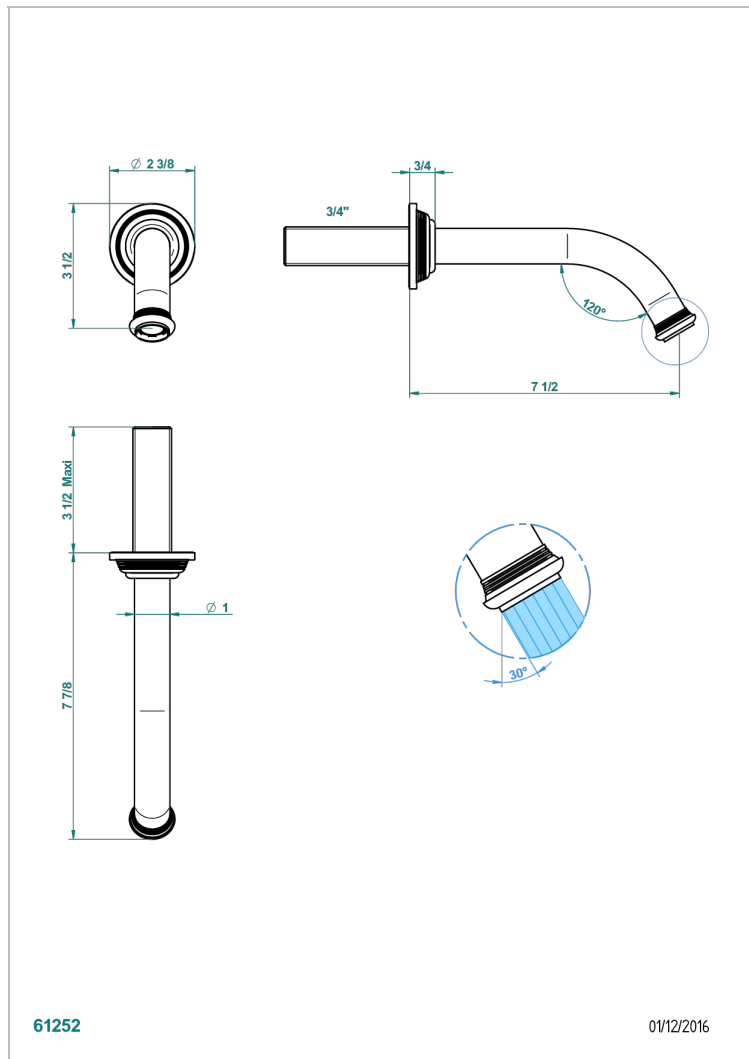

WEST COAST WHITE ONYX

U9G-42GB

Wall mounted bath spout, without T junction

THG
PARIS

CHARACTERISTIC

- West Coast White Onyx
- Wall mounted bath spout, without T junction

AVAILABLE FINITIONS

Antique nickel - H28
Black ceram - D30
Blush PVD - H62
Brass color PVD - H49
Brown bronze color PVD - F33
Gold color PVD - H52