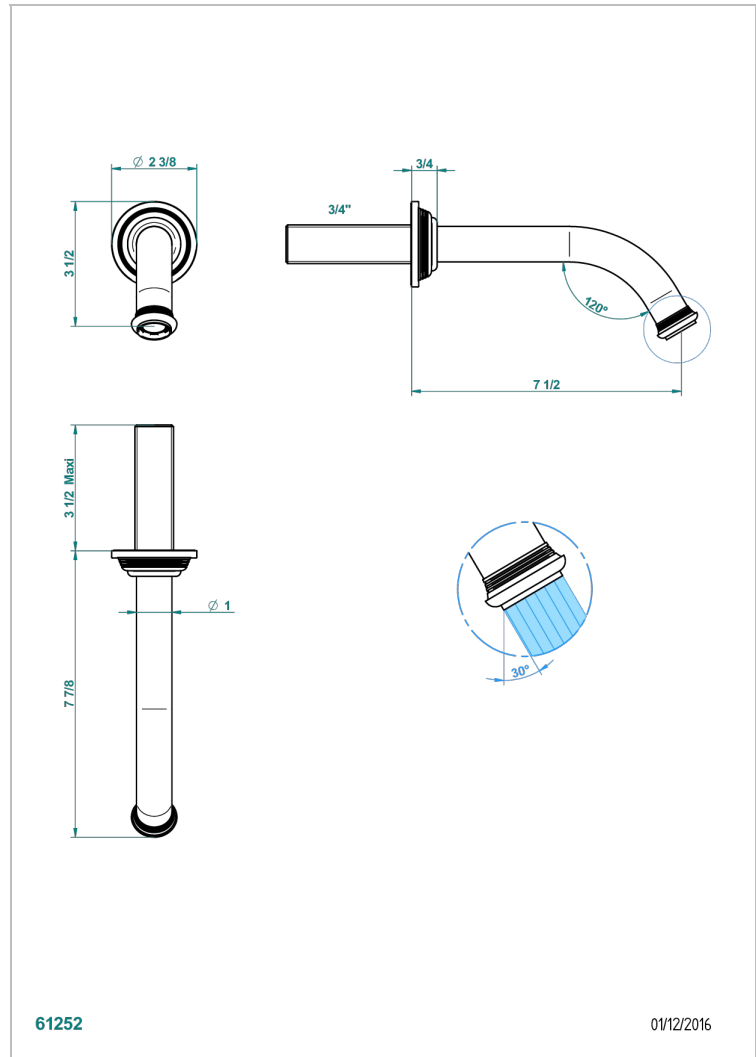

WEST COAST WHITE ONYX

U9G-42GB

Wall mounted bath spout, without T junction

THG[®]
PARIS

EIGENSCHAFTEN

- West Coast White Onyx
- Wall mounted bath spout, without T junction

VERFÜGBARE OBERFLÄCHEN

Altnickel - H28
Blassgold - F30
Blassgold matt unlackiert - F31
Bronze hell - D01
Chrom - A02
Chrom matt - C02