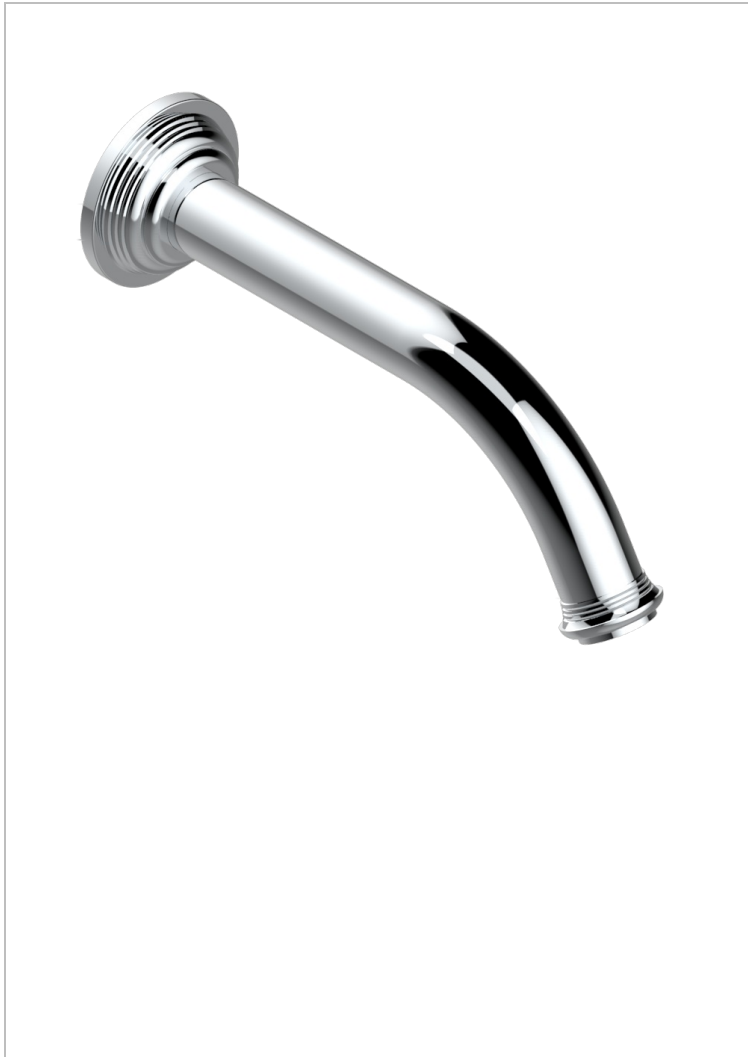

WEST COAST WHITE ONYX

U9G-42GB

Wall mounted bath spout, without T junction

THG[®]
PARIS

EIGENSCHAFTEN

- West Coast White Onyx
- Wall mounted bath spout, without T junction

VERFÜGBARE OBERFLÄCHEN

Altnickel - H28
Blassgold - F30
Blassgold matt unlackiert - F31
Bronze hell - D01
Chrom - A02
Chrom matt - C02

Gold - F01
Gold matt - F07
Kupfer altrot matt lackiert - H07
Mattschwarz keramik - D30
Natural smoked Brass - A13
Nickel matt - C01

Pvd blush - H62
Pvd blush matt - H60
Pvd bronze braun - F33
Pvd bronze braun matt - F34
Pvd gold - H52
Pvd gold matt - H53