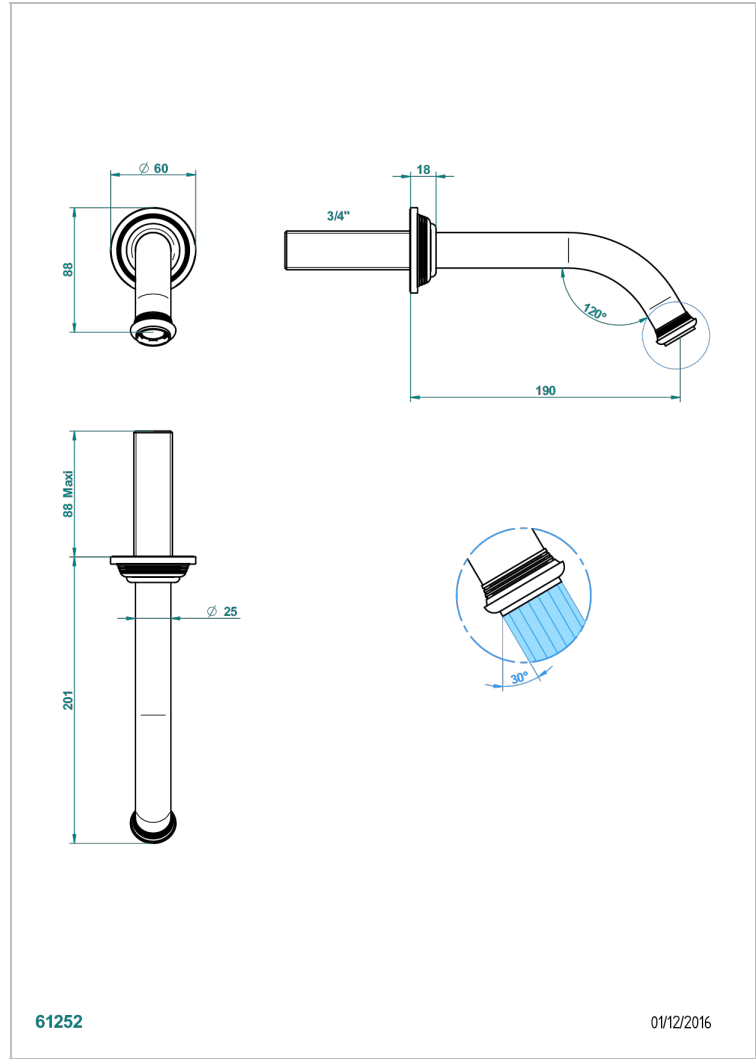

# WEST COAST BLACK ONYX WITH LEVER

U9F-42GB

Wall mounted bath spout, without T junction

THG<sup>®</sup>  
PARIS

61252

01/12/2016

## CARACTERÍSTICAS

- West Coast Black Onyx with lever
- Wall mounted bath spout, without T junction