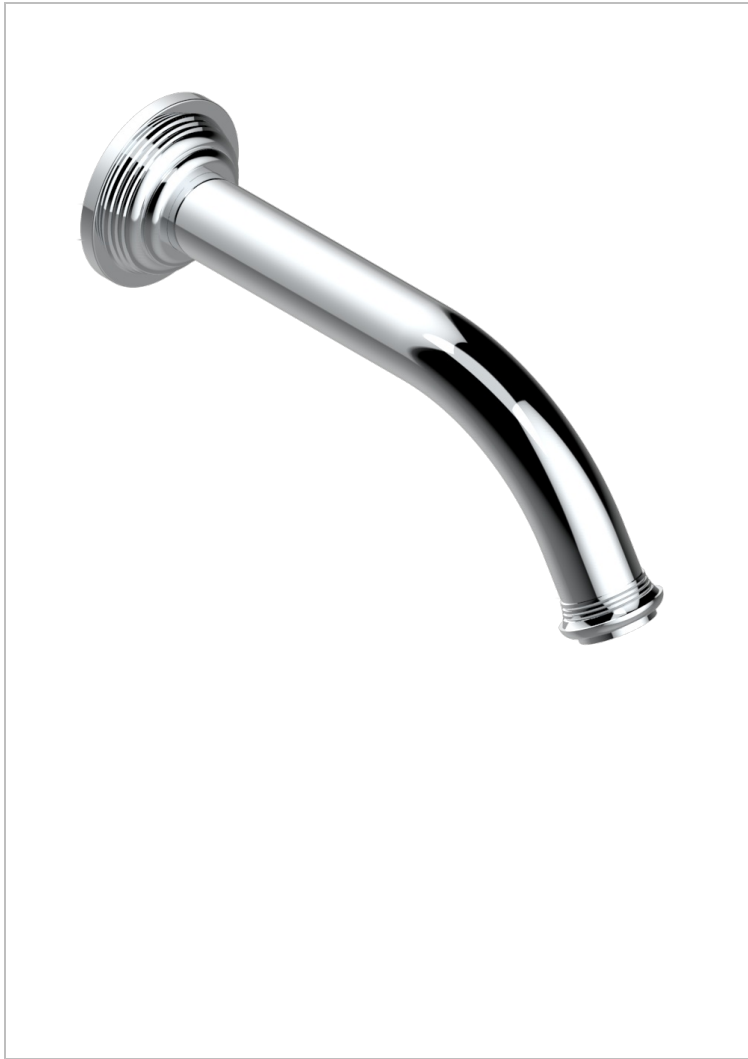

# WEST COAST BLACK ONYX WITH LEVER HANDLES

U9F-42GB

Bath spout, wall mounted

THG<sup>®</sup>  
PARIS

## CHARACTERISTIC

- West Coast Black Onyx with lever handles
- Bath spout, wall mounted

## AVAILABLE FINITIONS

Black ceram - D30  
Blush PVD - H62  
Brass color PVD - H49  
Brown bronze color PVD - F33  
Chrome polished - A02  
Copper antique matt, coated - H07

Gold color PVD - H52  
Gold mat - F07  
Gold polished - F01  
Graphite PVD - H64  
Light coated bronze - D01  
Matt Umber PVD - H67

Matt blush PVD - H60  
Matt brass color PVD - H50  
Matt brown bronze color PVD - F34  
Matt chrome (American satin) - C02  
Matt gold color PVD - H53  
Matt graphite PVD - H65

Matt nickel (American satin) - C01  
Matt nickel color PVD - H56  
Natural smoked Brass - A13  
Nickel antique / Sovereign - H28  
Nickel color PVD - H55  
Nickel polished - B01