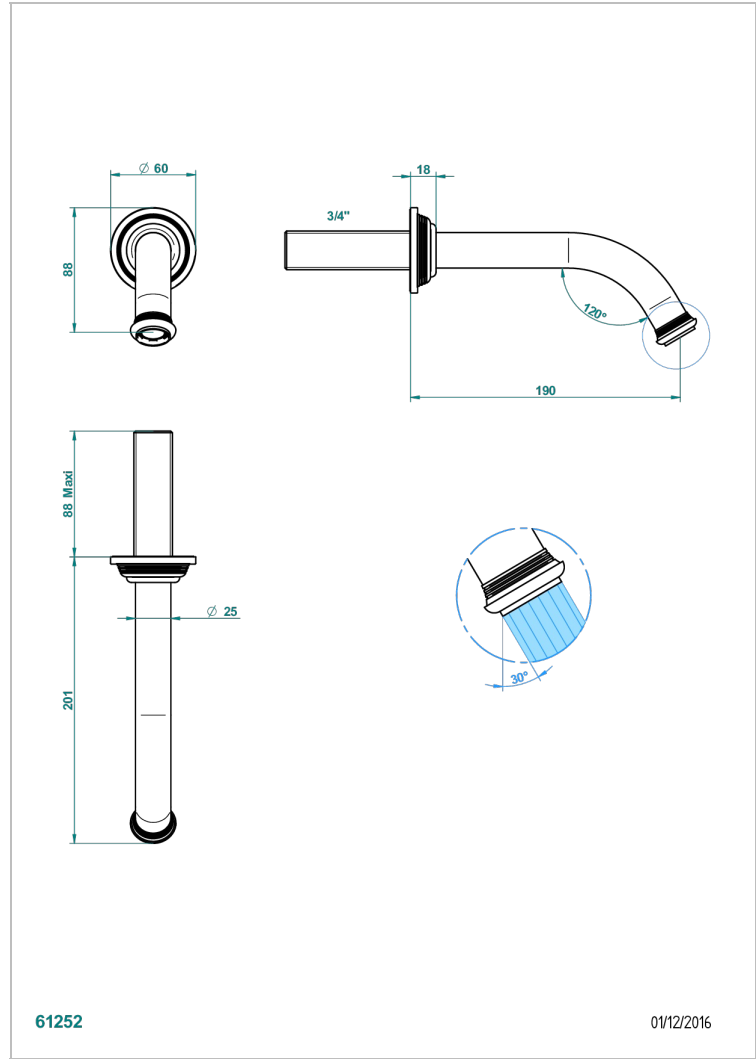

# WEST COAST BLACK ONYX WITH LEVER HANDLES

U9F-42GB

Bath spout, wall mounted

THG<sup>®</sup>  
PARIS

## CHARACTERISTIC

- West Coast Black Onyx with lever handles
- Bath spout, wall mounted