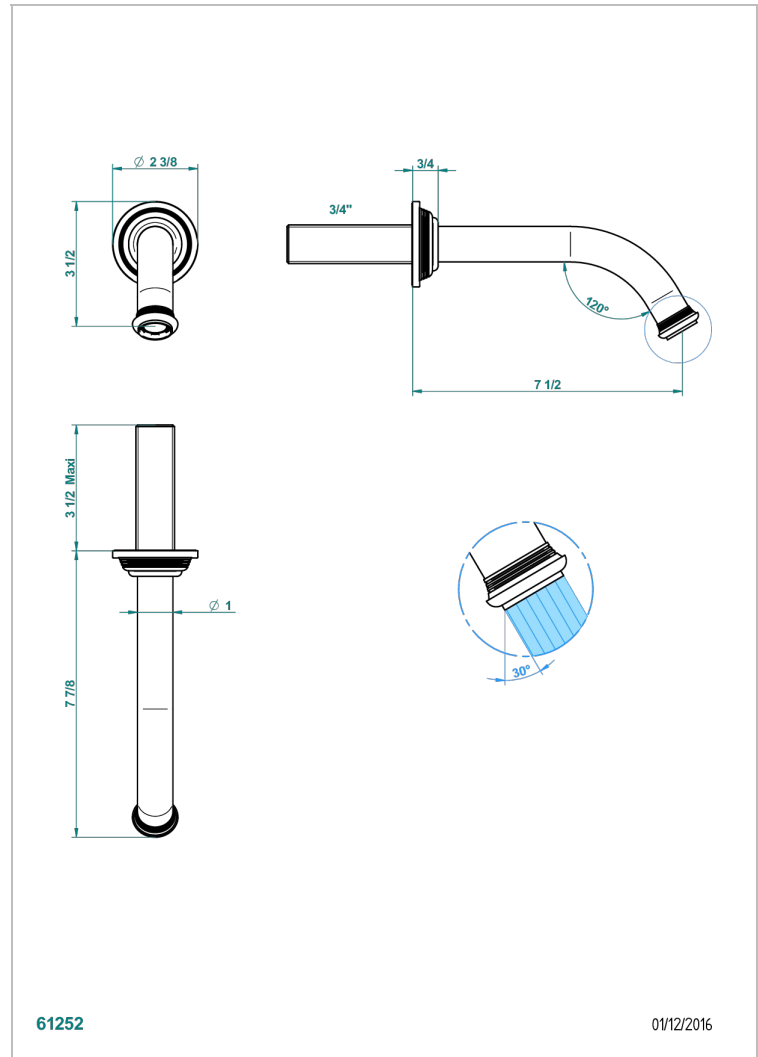

WEST COAST BLACK ONYX WITH LEVER

U9F-42GB

Wall mounted bath spout, without T junction

THG[®]
PARIS

61252

01/12/2016

CARACTERÍSTICAS

- West Coast Black Onyx with lever
- Wall mounted bath spout, without T junction