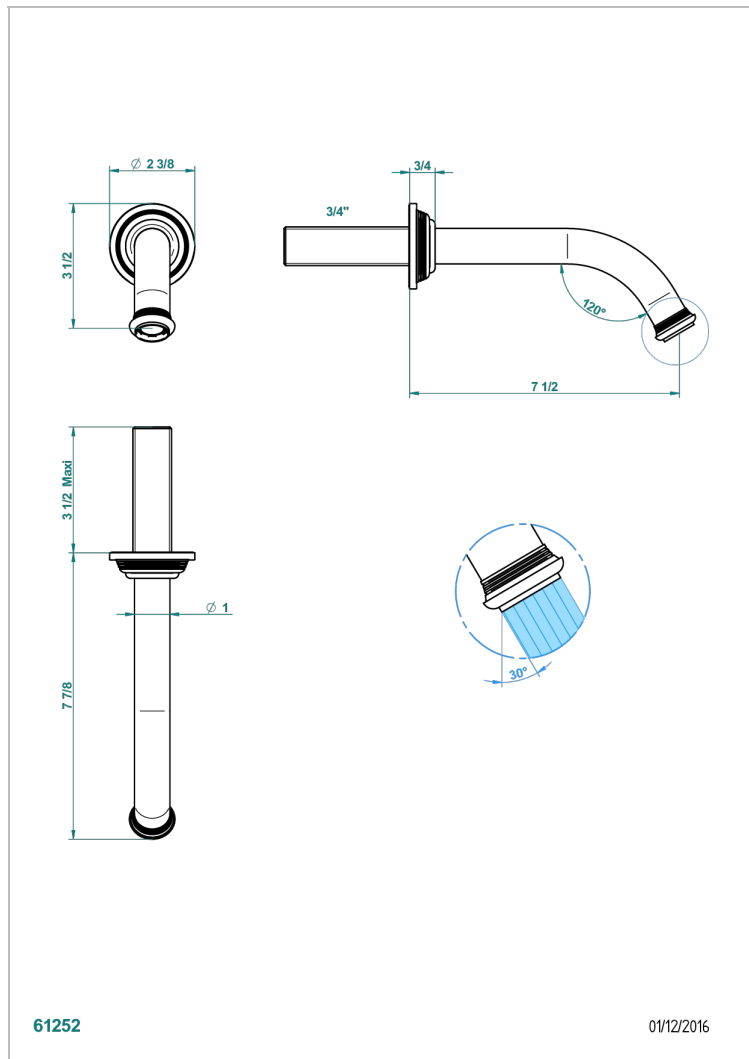

WEST COAST BLACK ONYX WITH LEVER HANDLES

U9F-42GB

Bath spout, wall mounted

61252

01/12/2016

CHARACTERISTIC

- West Coast Black Onyx with lever handles
- Bath spout, wall mounted

AVAILABLE FINITIONS