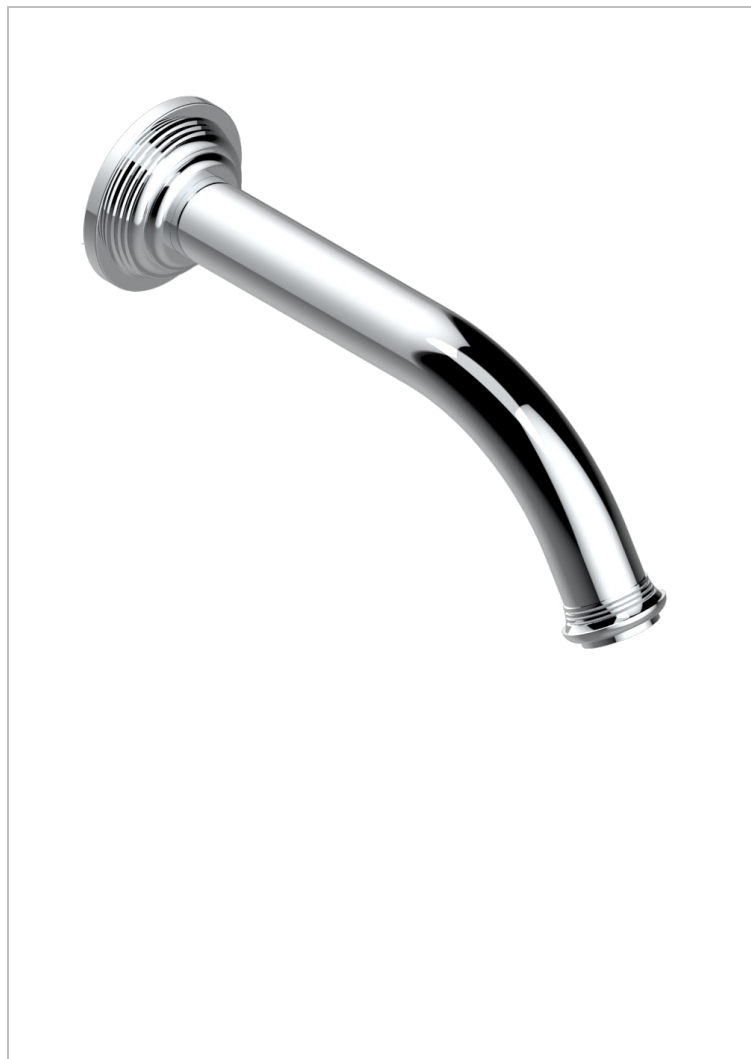

WEST COAST BLACK ONYX WITH LEVER HANDLES

U9F-42GB

Bath spout, wall mounted

61252

01/12/2016

CHARACTERISTIC

- West Coast Black Onyx with lever handles
- Bath spout, wall mounted

AVAILABLE FINITIONS

Black ceram - D30
Blush PVD - H62
Brass color PVD - H49
Brown bronze color PVD - F33
Chrome polished - A02
Copper antique matt, coated - H07

Gold color PVD - H52
Gold mat - F07
Gold polished - F01
Graphite PVD - H64
Light coated bronze - D01
Matt Umber PVD - H67

Matt blush PVD - H60
Matt brass color PVD - H50
Matt brown bronze color PVD - F34
Matt chrome (American satin) - C02
Matt gold color PVD - H53
Matt graphite PVD - H65

Matt nickel (American satin) - C01
Matt nickel color PVD - H56
Natural smoked Brass - A13
Nickel antique / Sovereign - H28
Nickel color PVD - H55
Nickel polished - B01