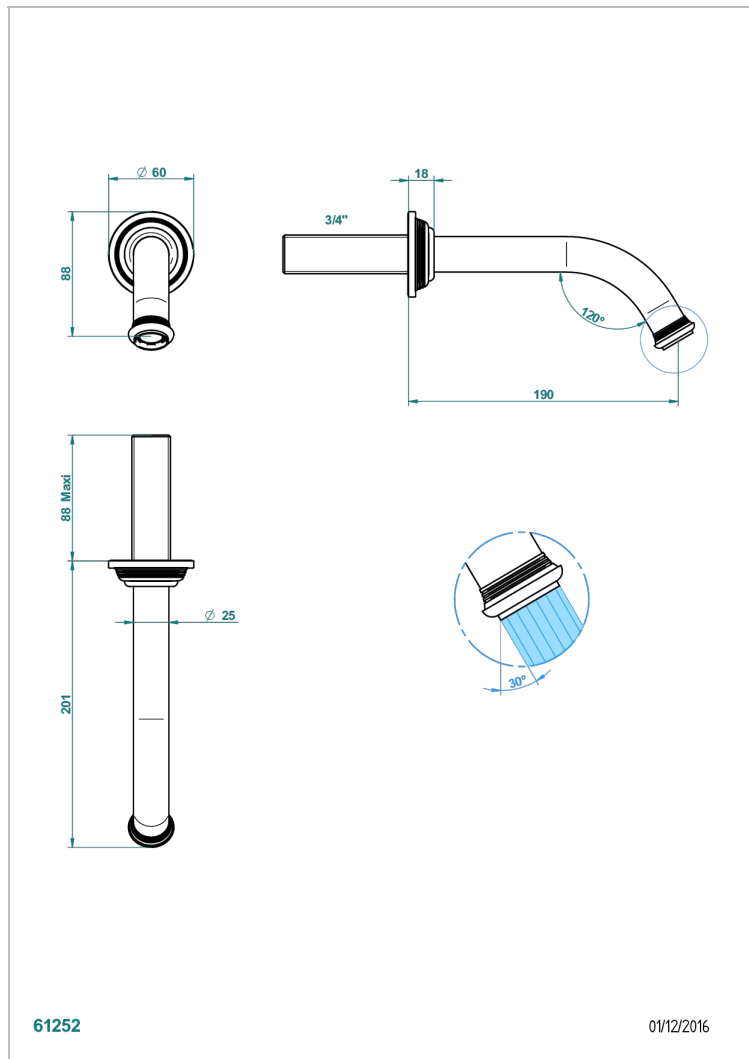

# WEST COAST BLACK ONYX WITH LEVER

U9F-42GB

Wall mounted bath spout, without T junction

THG  
PARIS

## CHARACTERISTIC

- West Coast Black Onyx with lever
- Wall mounted bath spout, without T junction