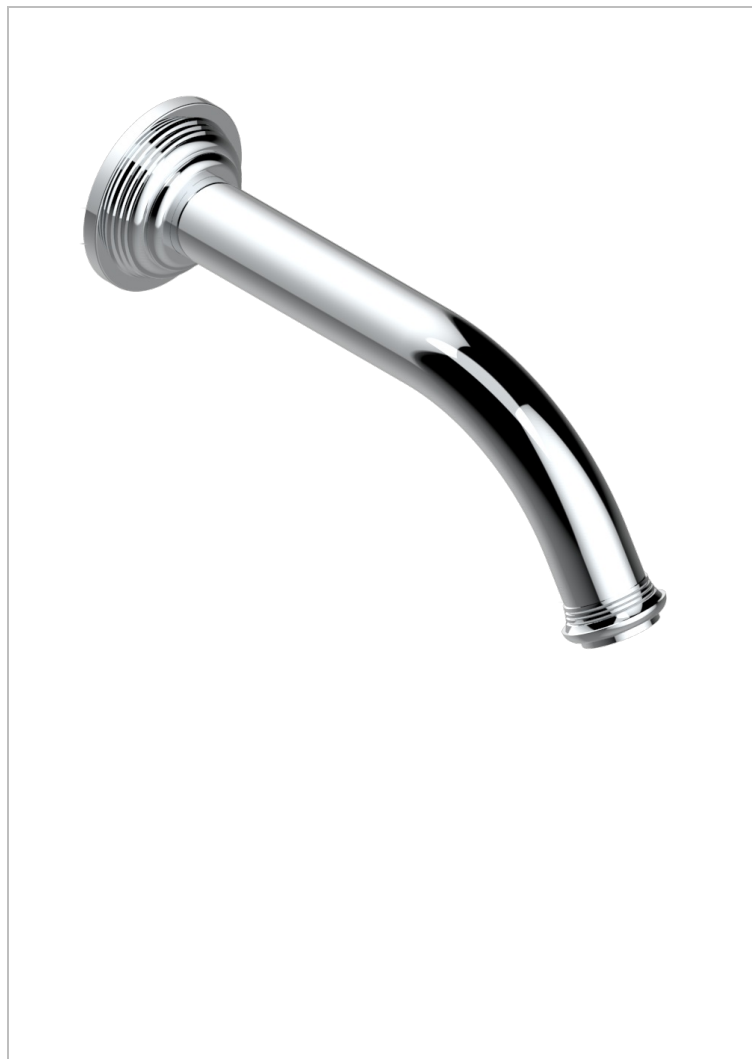

# WEST COAST BLACK ONYX WITH LEVER

U9F-42GB

Wall mounted bath spout, without T junction

THG  
PARIS

## CHARACTERISTIC

- West Coast Black Onyx with lever
- Wall mounted bath spout, without T junction

## AVAILABLE FINITIONS

Antique nickel - H28  
Black ceram - D30  
Blush PVD - H62  
Brass color PVD - H49  
Brown bronze color PVD - F33  
Gold color PVD - H52

Graphite PVD - H64  
Lacquered light bronze - D01  
Matt Umber PVD - H67  
Matt blush PVD - H60  
Matt brass color PVD - H50  
Matt brown bronze color PVD - F34