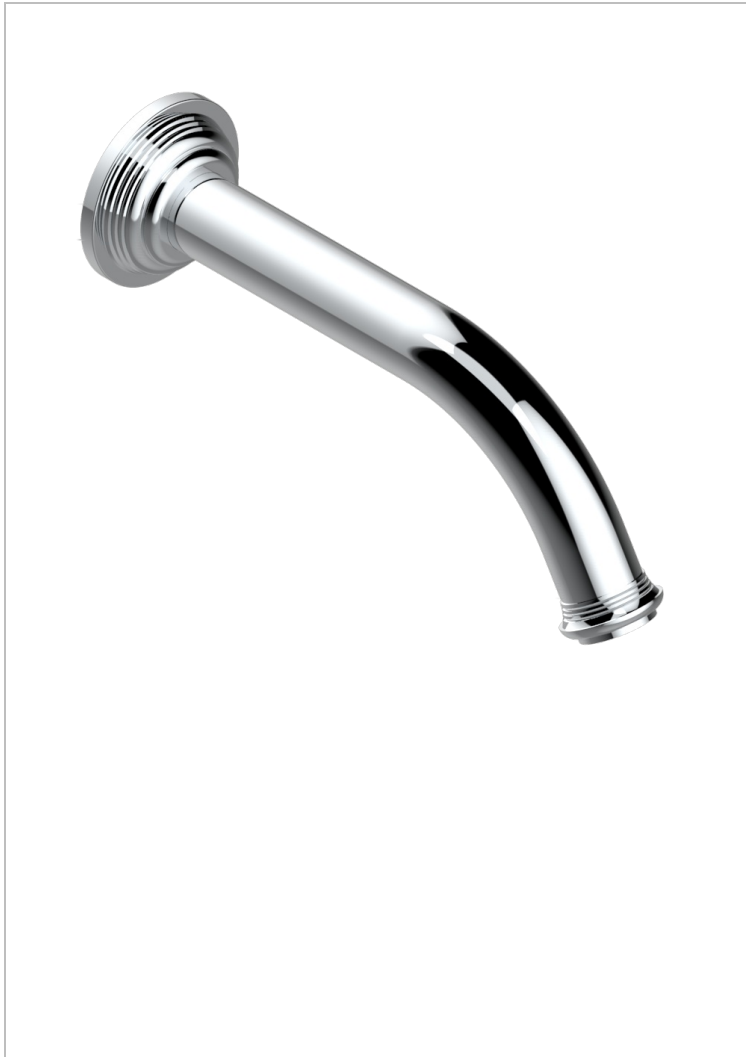

WEST COAST BLACK ONYX WITH LEVER

U9F-42GB

Wall mounted bath spout, without T junction

THG[®]
PARIS

61252

01/12/2016

EIGENSCHAFTEN

- West Coast Black Onyx with lever
- Wall mounted bath spout, without T junction

VERFÜGBARE OBERFLÄCHEN

Altnickel - H28
Blassgold - F30
Blassgold matt unlackiert - F31
Bronze hell - D01
Chrom - A02
Chrom matt - C02

Gold - F01
Gold matt - F07
Kupfer altrot matt lackiert - H07
Mattschwarz keramik - D30
Natural smoked Brass - A13
Nickel matt - C01