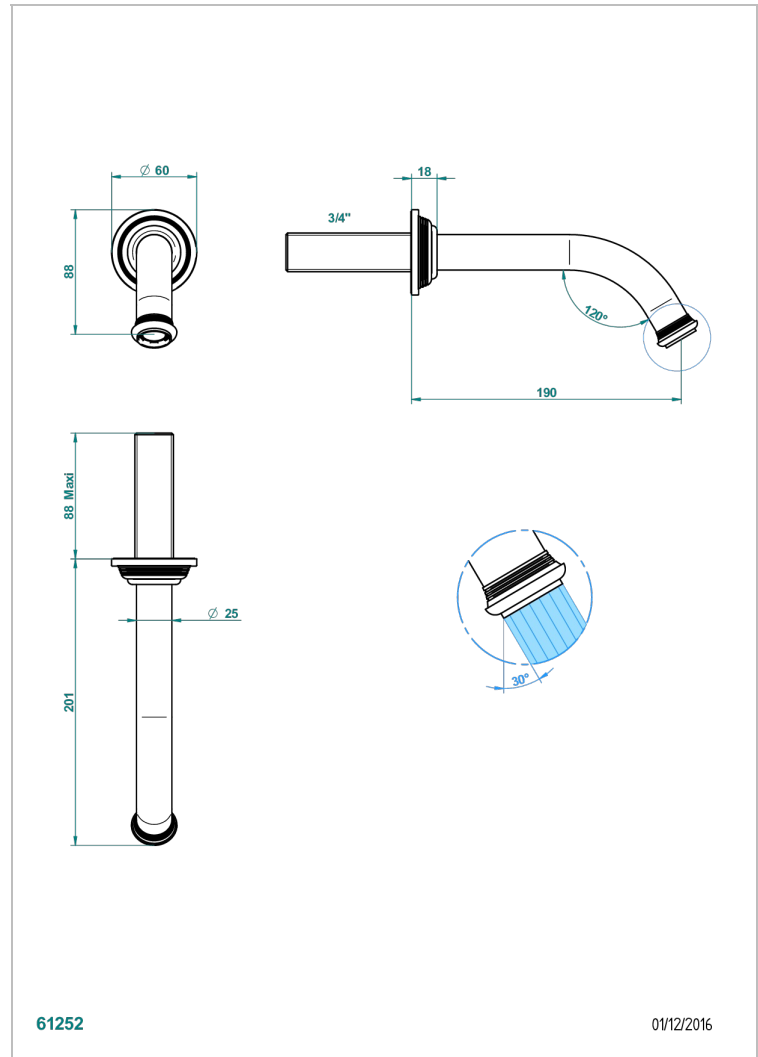

WEST COAST BLACK ONYX WITH LEVER

U9F-42GB

Wall mounted bath spout, without T junction

THG[®]
PARIS

61252

01/12/2016

EIGENSCHAFTEN

- West Coast Black Onyx with lever
- Wall mounted bath spout, without T junction

VERFÜGBARE OBERFLÄCHEN

Altnickel - H28
Blassgold - F30
Blassgold matt unlackiert - F31
Bronze hell - D01
Chrom - A02
Chrom matt - C02

Gold - F01
Gold matt - F07
Kupfer altrot matt lackiert - H07
Mattschwarz keramik - D30
Natural smoked Brass - A13
Nickel matt - C01