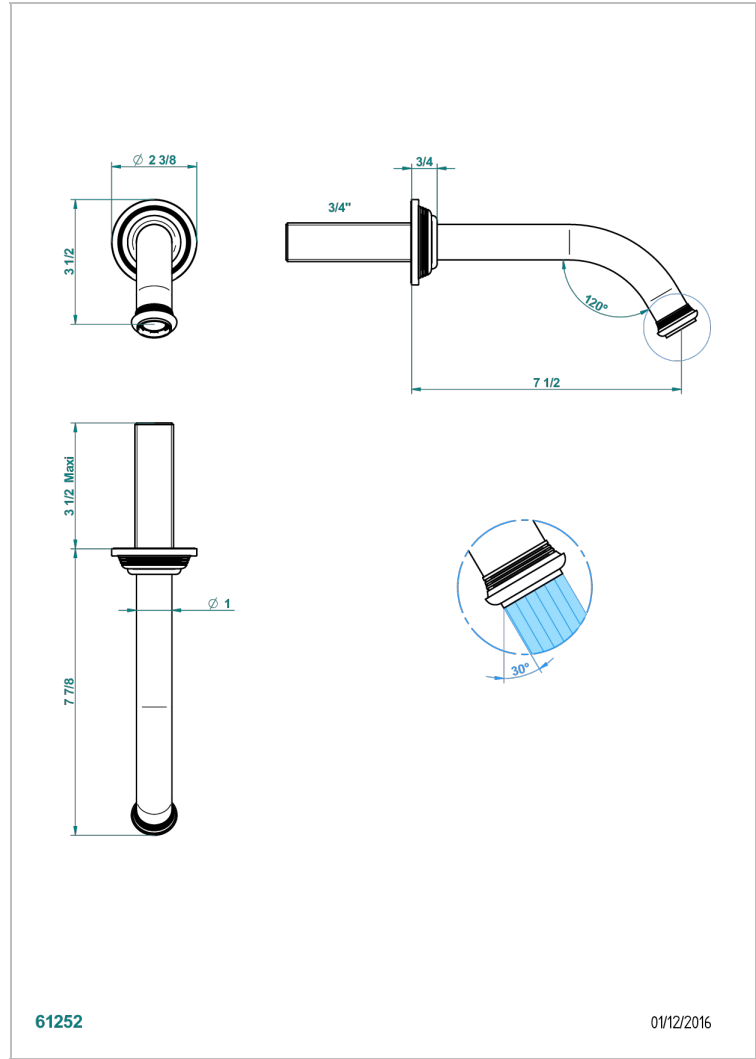

WEST COAST BLACK ONYX WITH LEVER

U9F-42GB

Wall mounted bath spout, without T junction

THG[®]
PARIS

61252

01/12/2016

CARACTERÍSTICAS

- West Coast Black Onyx with lever
- Wall mounted bath spout, without T junction