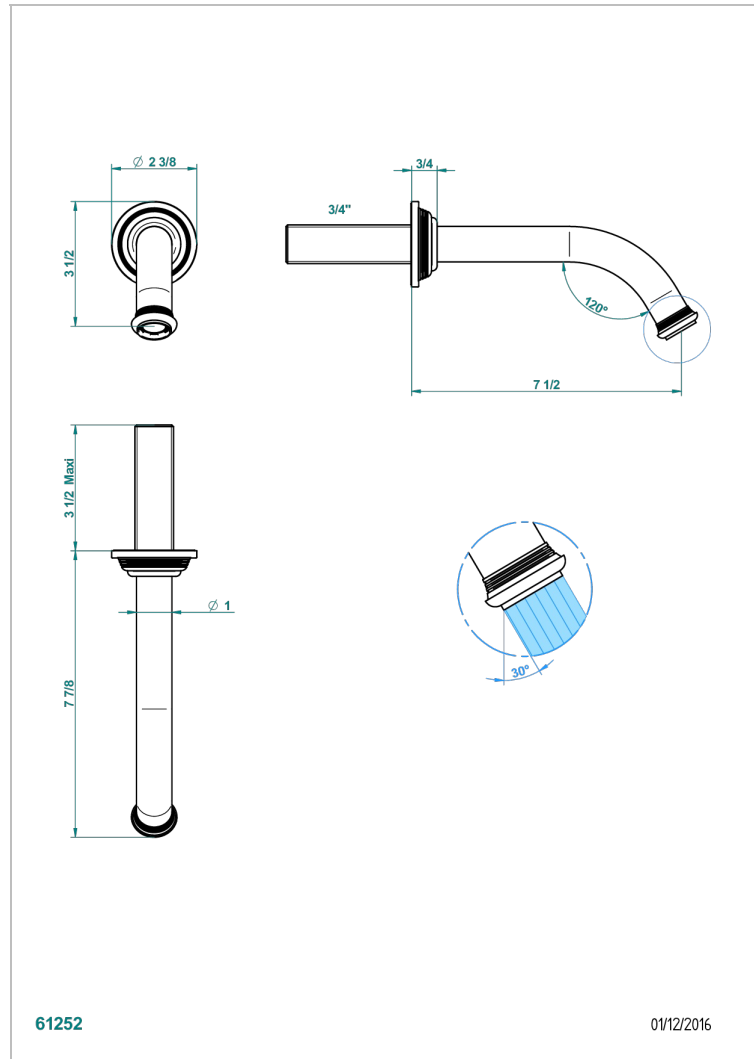

WEST COAST BLACK ONYX WITH LEVER

U9F-42GB

Wall mounted bath spout, without T junction

THG[®]
PARIS

CHARACTERISTIC

- West Coast Black Onyx with lever
- Wall mounted bath spout, without T junction

AVAILABLE FINITIONS