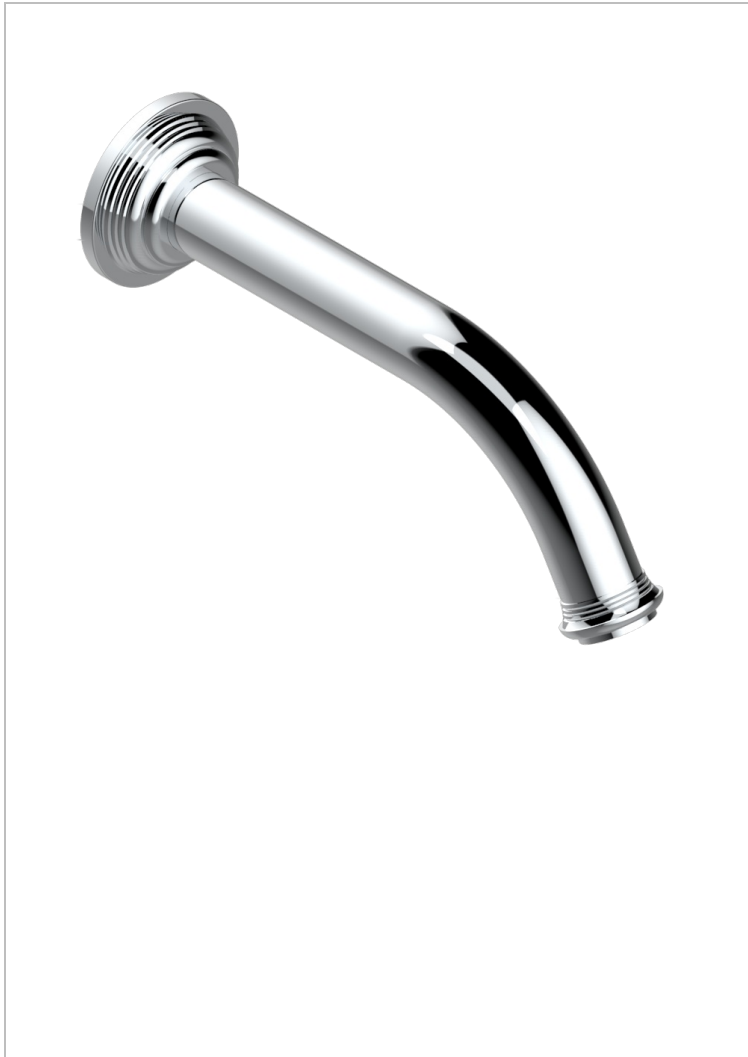

WEST COAST BLACK ONYX WITH LEVER

U9F-42GB

Wall mounted bath spout, without T junction

THG[®]
PARIS

EIGENSCHAFTEN

- West Coast Black Onyx with lever
- Wall mounted bath spout, without T junction

VERFÜGBARE OBERFLÄCHEN

Altnickel - H28
Blassgold - F30
Blassgold matt unlackiert - F31
Bronze hell - D01
Chrom - A02
Chrom matt - C02

Gold - F01
Gold matt - F07
Kupfer altrot matt lackiert - H07
Mattschwarz keramik - D30
Natural smoked Brass - A13
Nickel matt - C01