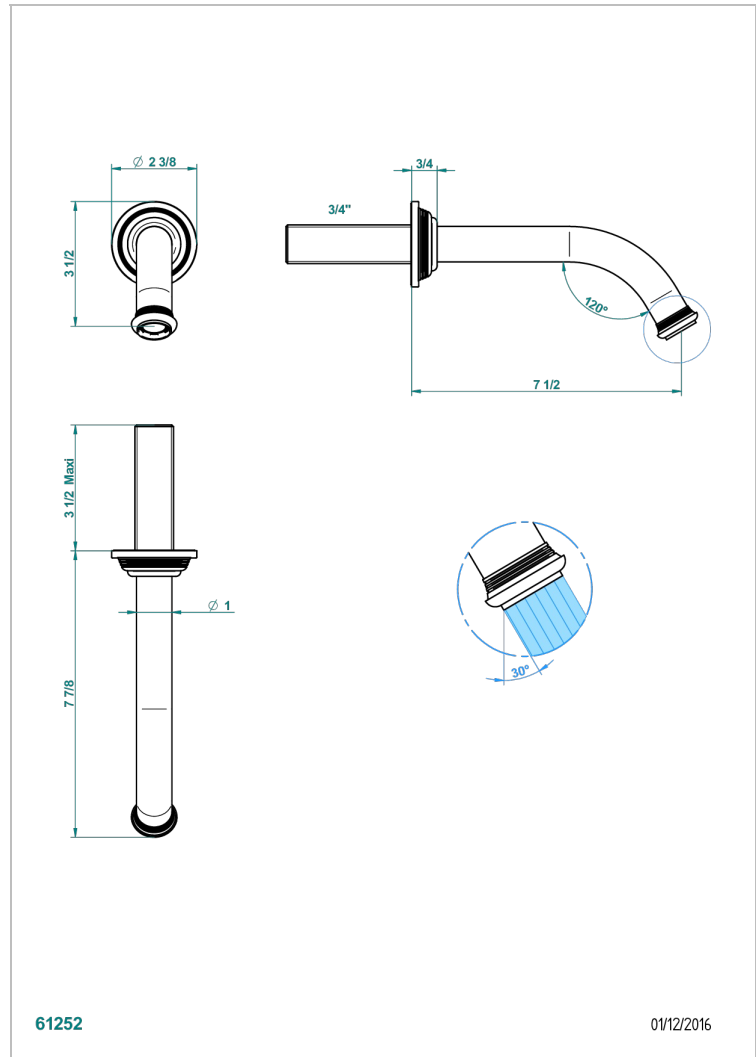

WEST COAST BLACK ONYX WITH LEVER

U9F-42GB

Wall mounted bath spout, without T junction

THG[®]
PARIS

EIGENSCHAFTEN

- West Coast Black Onyx with lever
- Wall mounted bath spout, without T junction

VERFÜGBARE OBERFLÄCHEN