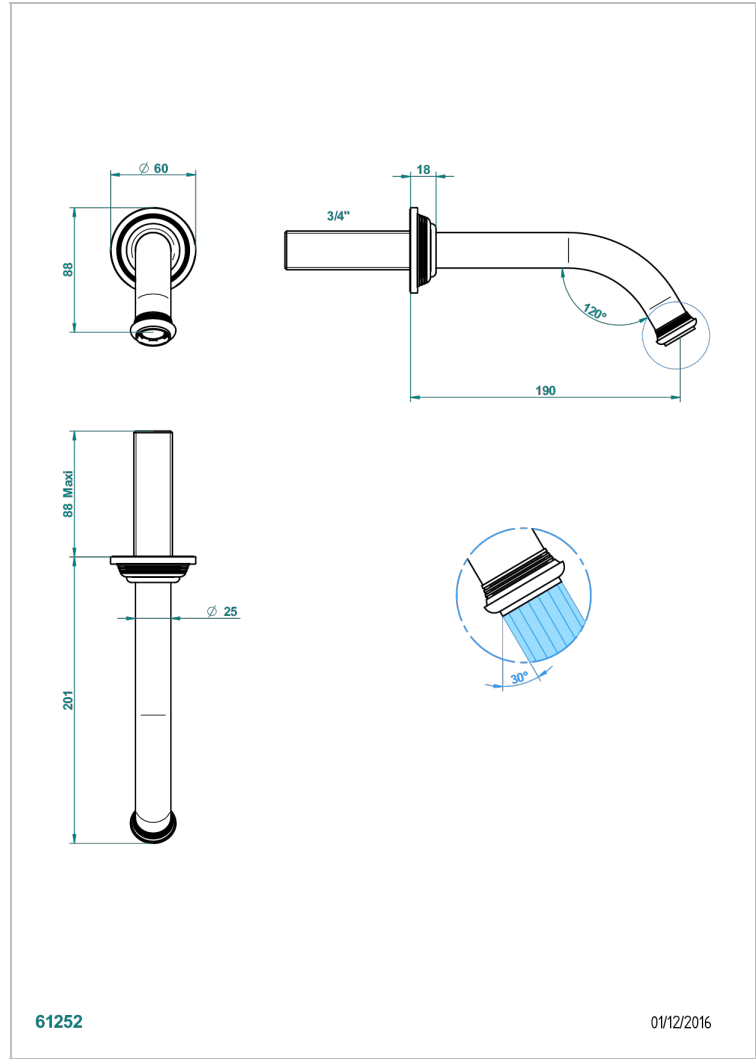

WEST COAST BLACK ONYX WITH LEVER

U9F-42GB

Wall mounted bath spout, without T junction

THG[®]
PARIS

61252

01/12/2016

CARACTERÍSTICAS

- West Coast Black Onyx with lever
- Wall mounted bath spout, without T junction