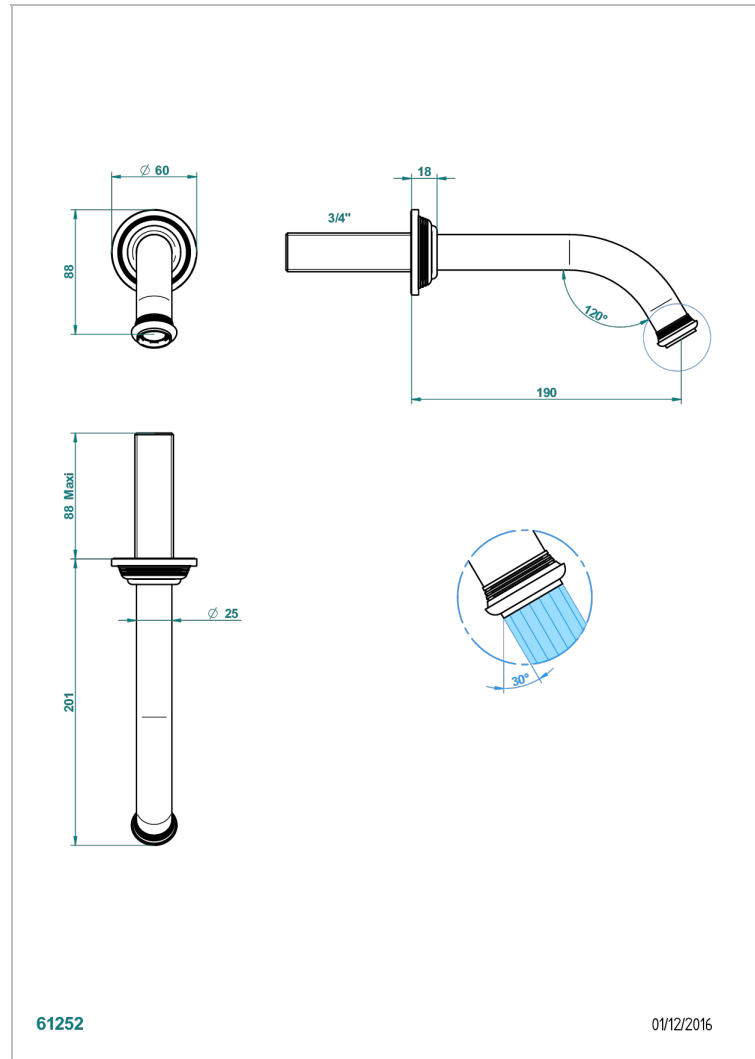

# WEST COAST BLACK ONYX WITH LEVER

U9F-42GB

Wall mounted bath spout, without T junction

THG  
PARIS

61252

01/12/2016

## CHARACTERISTIC

- West Coast Black Onyx with lever
- Wall mounted bath spout, without T junction