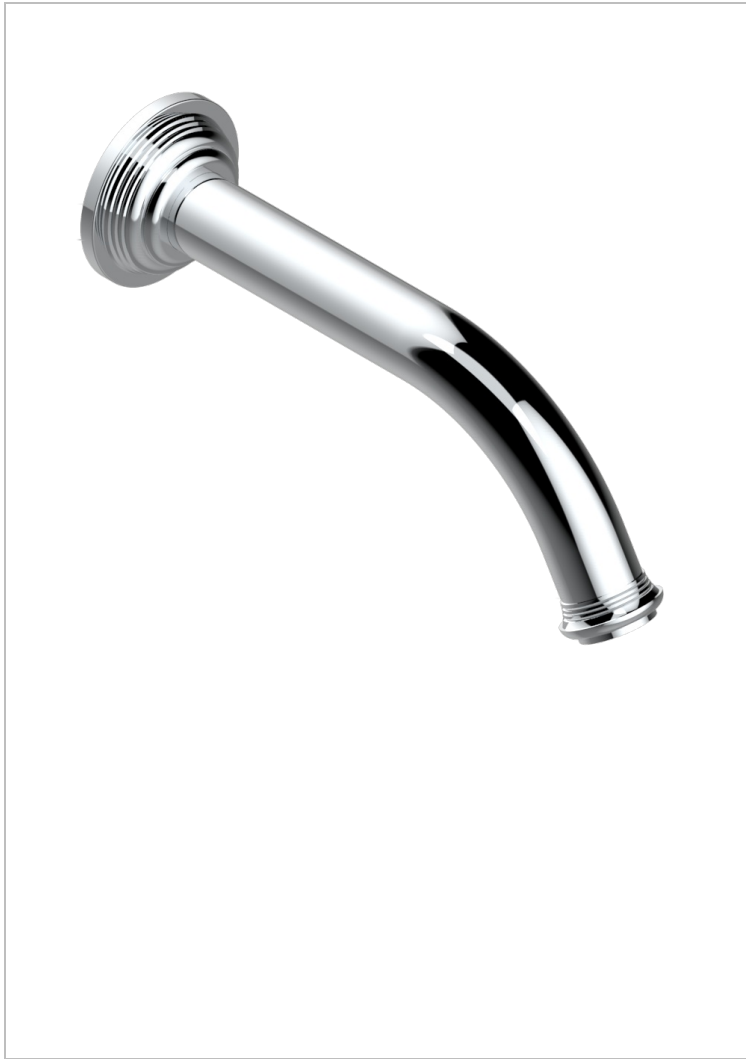

WEST COAST BLACK ONYX WITH LEVER

U9F-42GB

Wall mounted bath spout, without T junction

THG[®]
PARIS

61252

01/12/2016

EIGENSCHAFTEN

- West Coast Black Onyx with lever
- Wall mounted bath spout, without T junction

VERFÜGBARE OBERFLÄCHEN

Altnickel - H28
Blassgold - F30
Blassgold matt unlackiert - F31
Bronze hell - D01
Chrom - A02
Chrom matt - C02

Gold - F01
Gold matt - F07
Kupfer altrot matt lackiert - H07
Mattschwarz keramik - D30
Natural smoked Brass - A13
Nickel matt - C01