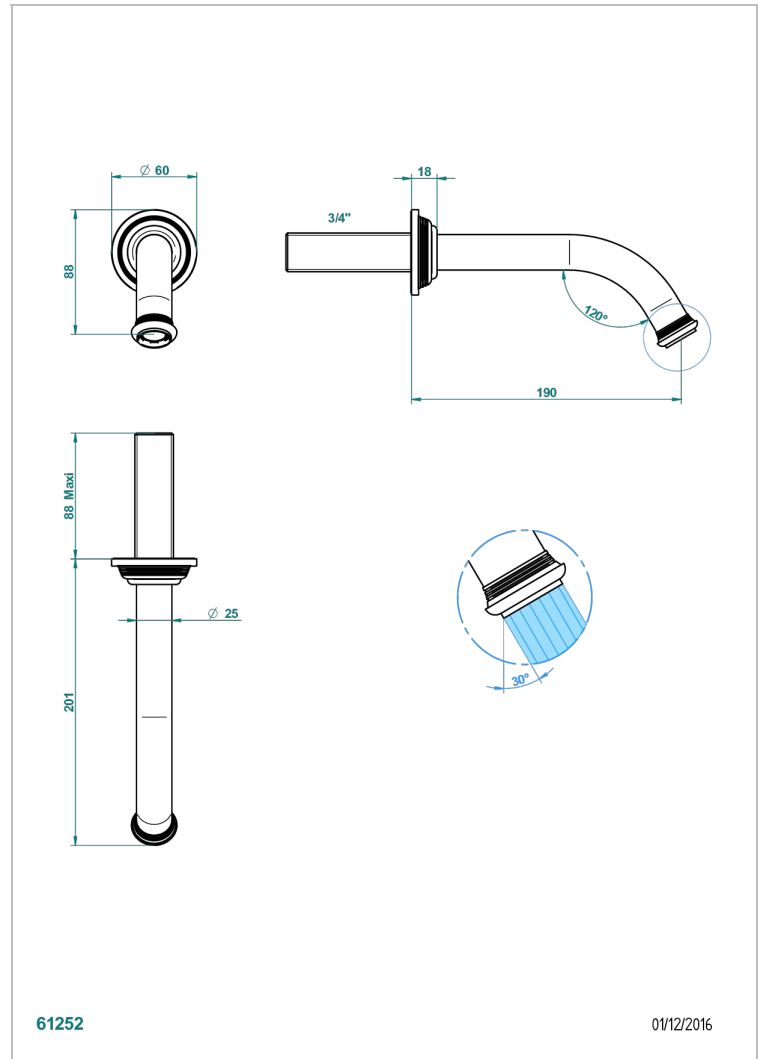

WEST COAST BLACK ONYX WITH LEVER

U9F-42GB

Wall mounted bath spout, without T junction

THG[®]
PARIS

61252

01/12/2016

EIGENSCHAFTEN

- West Coast Black Onyx with lever
- Wall mounted bath spout, without T junction

VERFÜGBARE OBERFLÄCHEN

Altnickel - H28
Blassgold - F30
Blassgold matt unlackiert - F31
Bronze hell - D01
Chrom - A02
Chrom matt - C02

Gold - F01
Gold matt - F07
Kupfer altrot matt lackiert - H07
Mattschwarz keramik - D30
Natural smoked Brass - A13
Nickel matt - C01