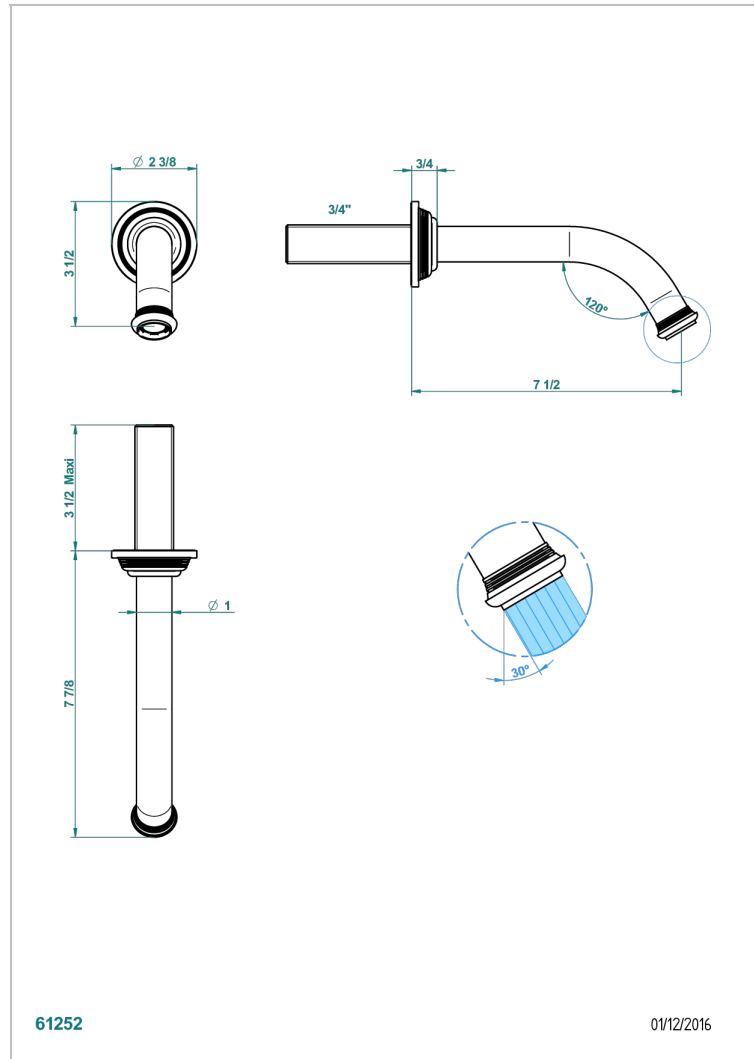

WEST COAST BLACK ONYX WITH LEVER

U9F-42GB

Wall mounted bath spout, without T junction

THG[®]
PARIS

CARACTERÍSTICAS

- West Coast Black Onyx with lever
- Wall mounted bath spout, without T junction

ACABADOS DISPONIBLES