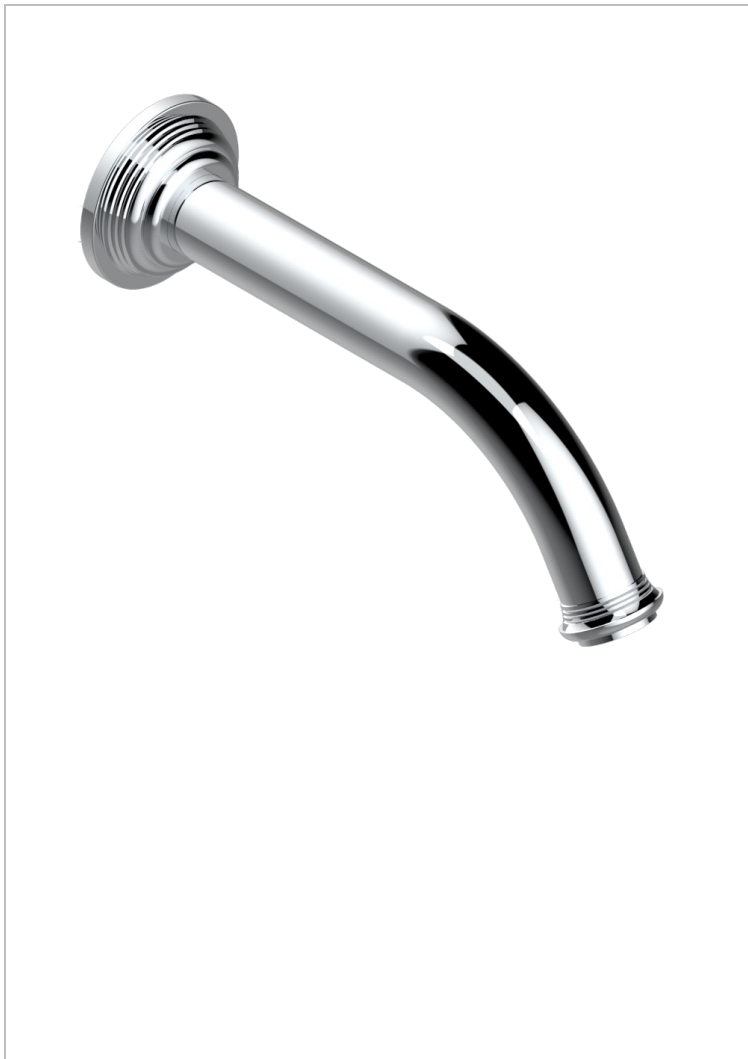

WEST COAST BLACK ONYX WITH LEVER

U9F-42GB

Wall mounted bath spout, without T junction

THG[®]
PARIS

CARACTERÍSTICAS

- West Coast Black Onyx with lever
- Wall mounted bath spout, without T junction

ACABADOS DISPONIBLES

Bronce claro - D01
Cerámica negra mate - D30
Cobre viejo mate - H07
Cromo - A02
Cromo mate - C02
Dorado - F01

Dorado mate - F07
Dorado pálido - F30
Dorado pálido mate (sin barniz) - F31
Natural smoked Brass - A13
Níquel - B01
Níquel mate - C01

Níquel viejo - H28
Pvd blush - H62
Pvd blush mate - H60
Pvd color latón - H49
Pvd color latón mate - H50
Pvd color níquel - H55

Pvd color níquel mate - H56
Pvd color oro - H52
Pvd color oro mate - H53
Pvd grafito - H64
Pvd grafito mate - H65
Pvd marrón bronce - F33