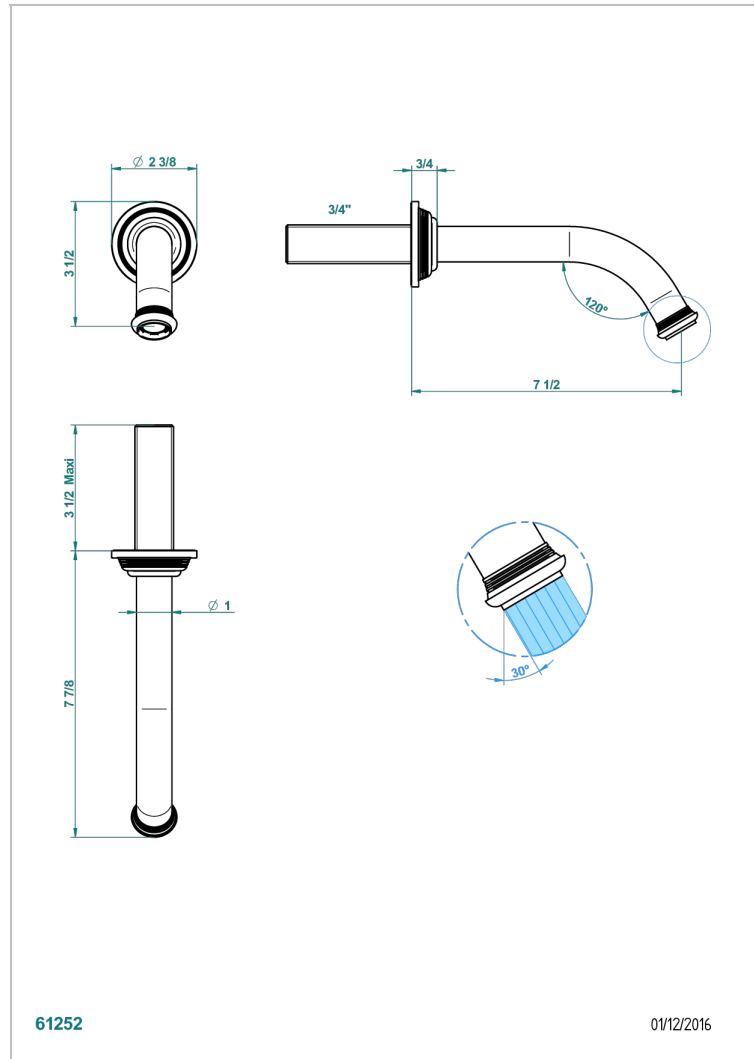

# WEST COAST BLACK ONYX WITH LEVER

U9F-42GB

Wall mounted bath spout, without T junction

THG<sup>®</sup>  
PARIS

61252

01/12/2016

## CHARACTERISTIC

- West Coast Black Onyx with lever
- Wall mounted bath spout, without T junction