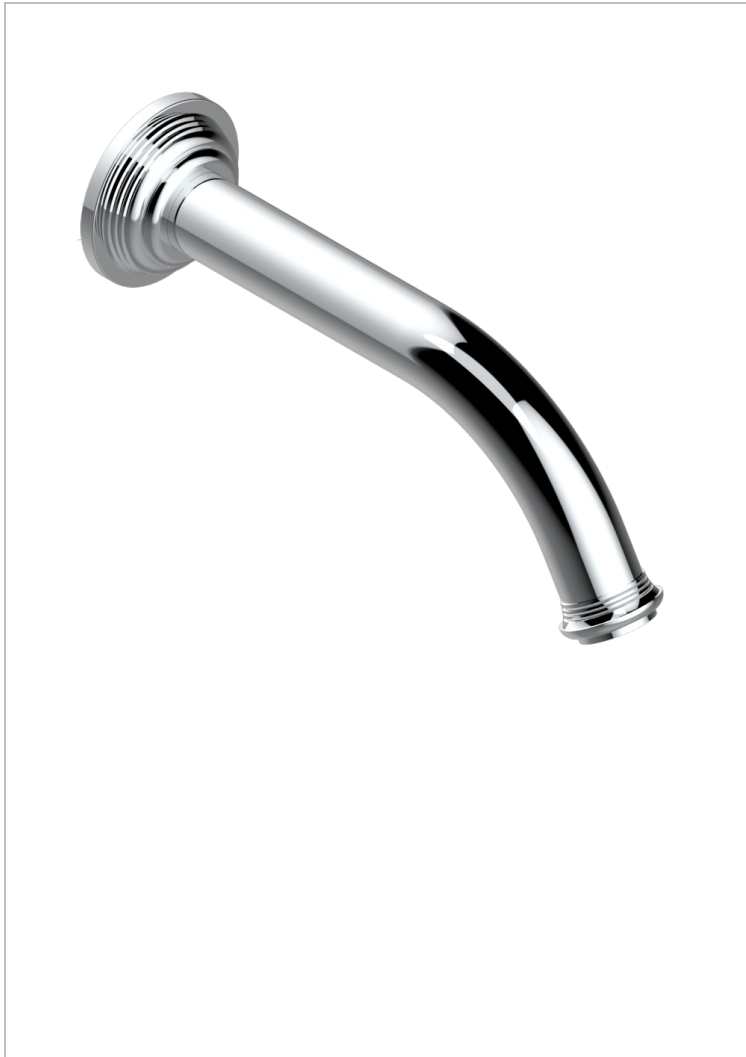

WEST COAST BLACK ONYX WITH LEVER

U9F-42GB

Wall mounted bath spout, without T junction

THG[®]
PARIS

EIGENSCHAFTEN

- West Coast Black Onyx with lever
- Wall mounted bath spout, without T junction

VERFÜGBARE OBERFLÄCHEN

Altnickel - H28
Blassgold - F30
Blassgold matt unlackiert - F31
Bronze hell - D01
Chrom - A02
Chrom matt - C02

Gold - F01
Gold matt - F07
Kupfer altrot matt lackiert - H07
Mattschwarz keramik - D30
Natural smoked Brass - A13
Nickel matt - C01