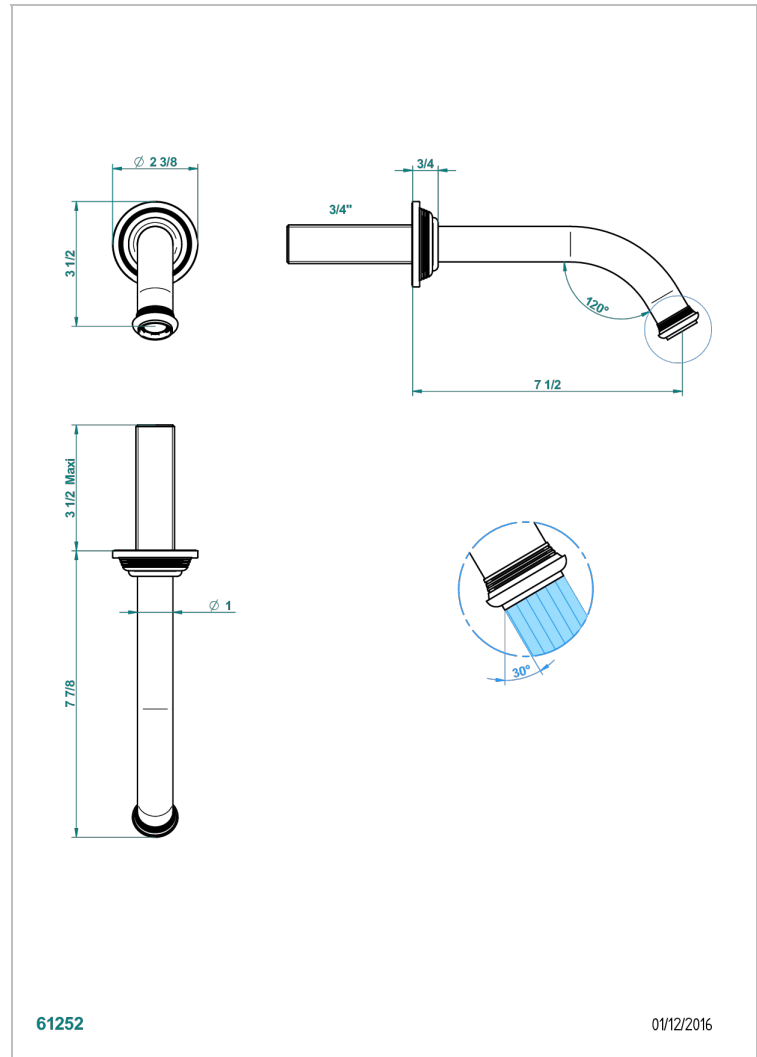

WEST COAST BLACK ONYX WITH LEVER

U9F-42GB

Wall mounted bath spout, without T junction

THG[®]
PARIS

EIGENSCHAFTEN

- West Coast Black Onyx with lever
- Wall mounted bath spout, without T junction

VERFÜGBARE OBERFLÄCHEN