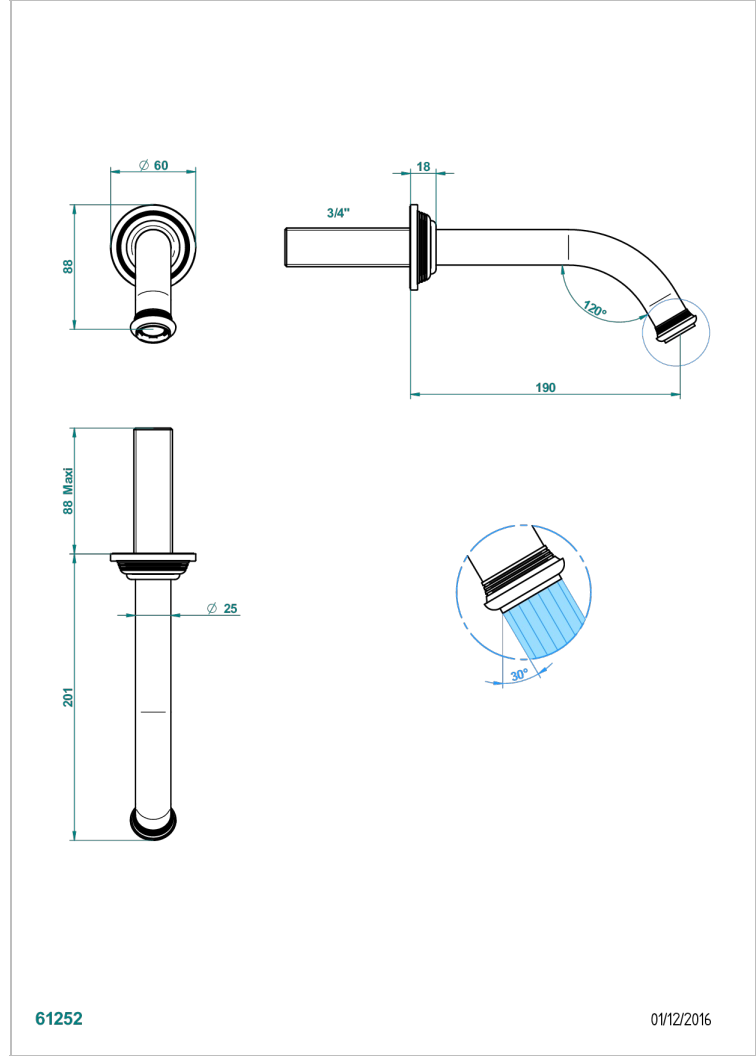

WEST COAST BLACK ONYX

U9E-42GB

Wall mounted bath spout, without T junction

THG[®]
PARIS

61252

01/12/2016

CARACTERÍSTICAS

- West Coast Black Onyx
- Wall mounted bath spout, without T junction