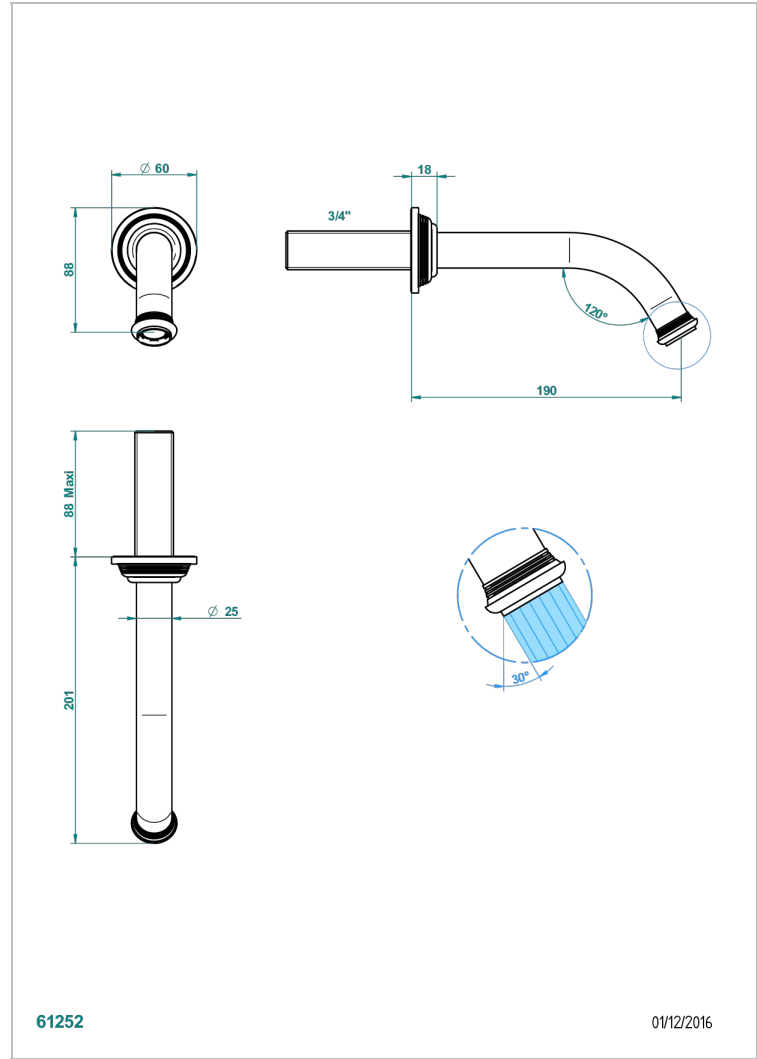

WEST COAST BLACK ONYX

U9E-42GB

Bath spout, wall mounted

THG[®]
PARIS

CHARACTERISTIC

- West Coast Black Onyx
- Bath spout, wall mounted

AVAILABLE FINITIONS

Black ceram - D30
Blush PVD - H62
Brass color PVD - H49
Brown bronze color PVD - F33
Chrome polished - A02
Copper antique matt, coated - H07