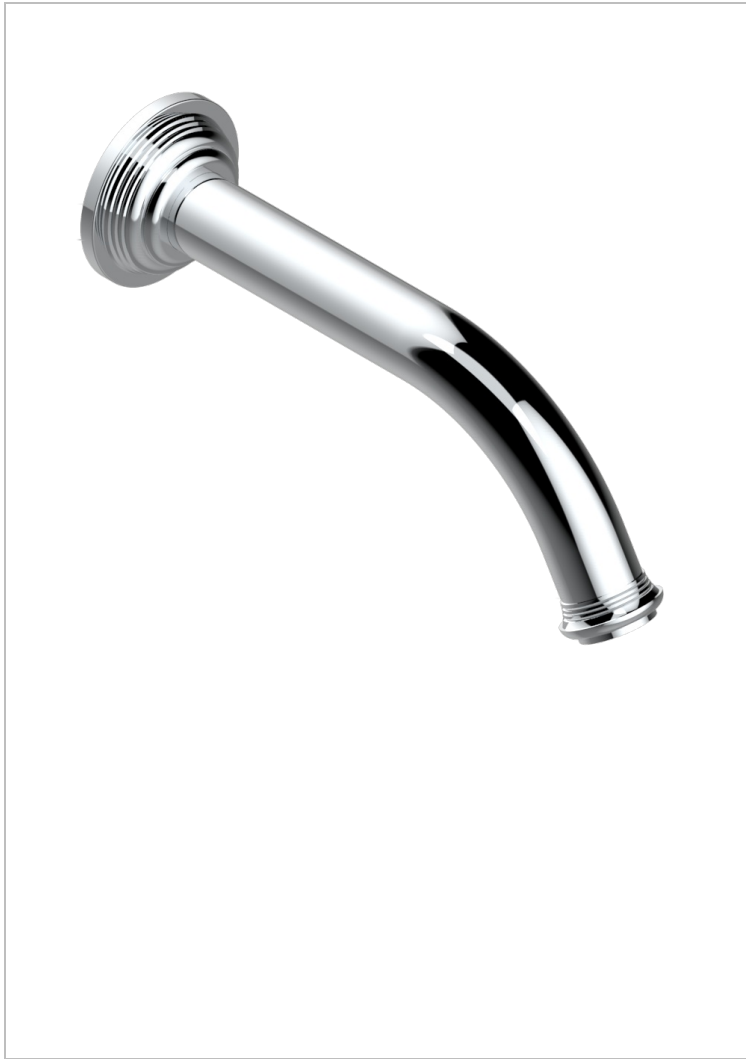

WEST COAST BLACK ONYX

U9E-42GB

Bath spout, wall mounted

THG[®]
PARIS

CHARACTERISTIC

- West Coast Black Onyx
- Bath spout, wall mounted

AVAILABLE FINITIONS

Black ceram - D30
Blush PVD - H62
Brass color PVD - H49
Brown bronze color PVD - F33
Chrome polished - A02
Copper antique matt, coated - H07

Gold color PVD - H52
Gold mat - F07
Gold polished - F01
Graphite PVD - H64
Light coated bronze - D01
Matt Umber PVD - H67

Matt blush PVD - H60
Matt brass color PVD - H50
Matt brown bronze color PVD - F34
Matt chrome (American satin) - C02
Matt gold color PVD - H53
Matt graphite PVD - H65

Matt nickel (American satin) - C01
Matt nickel color PVD - H56
Natural smoked Brass - A13
Nickel antique / Sovereign - H28
Nickel color PVD - H55
Nickel polished - B01

Soft gold - F30
Soft matt gold - F31
Umber PVD - H66