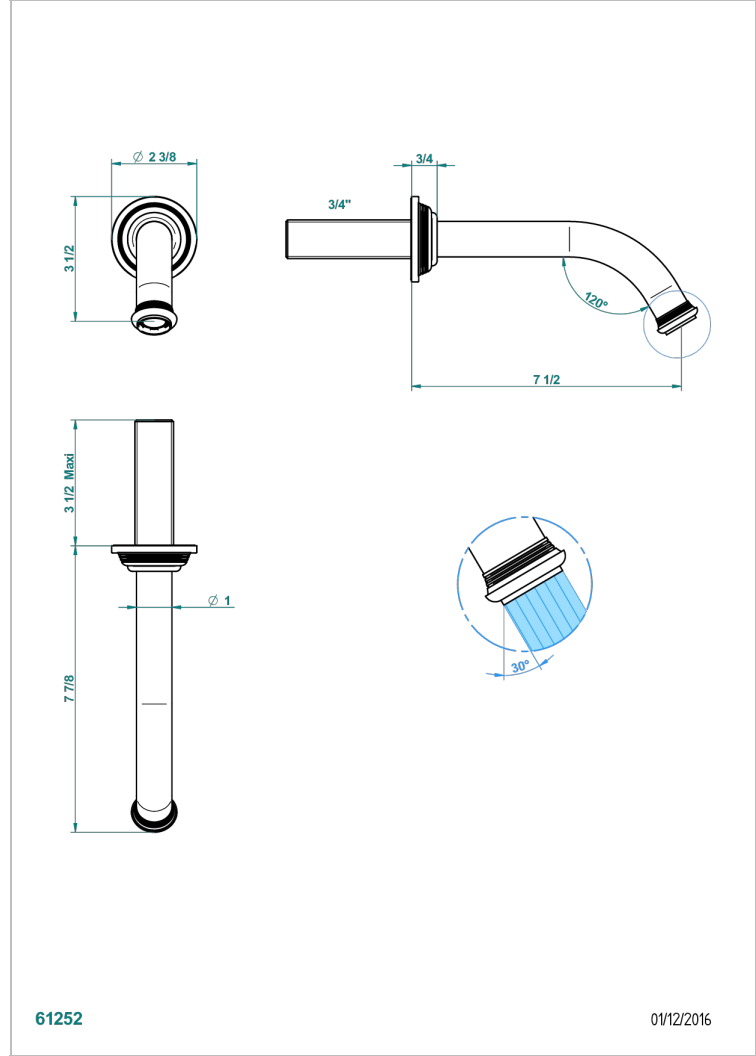

WEST COAST BLACK ONYX

U9E-42GB

Wall mounted bath spout, without T junction

THG[®]
PARIS

61252

01/12/2016

CARACTERÍSTICAS

- West Coast Black Onyx
- Wall mounted bath spout, without T junction