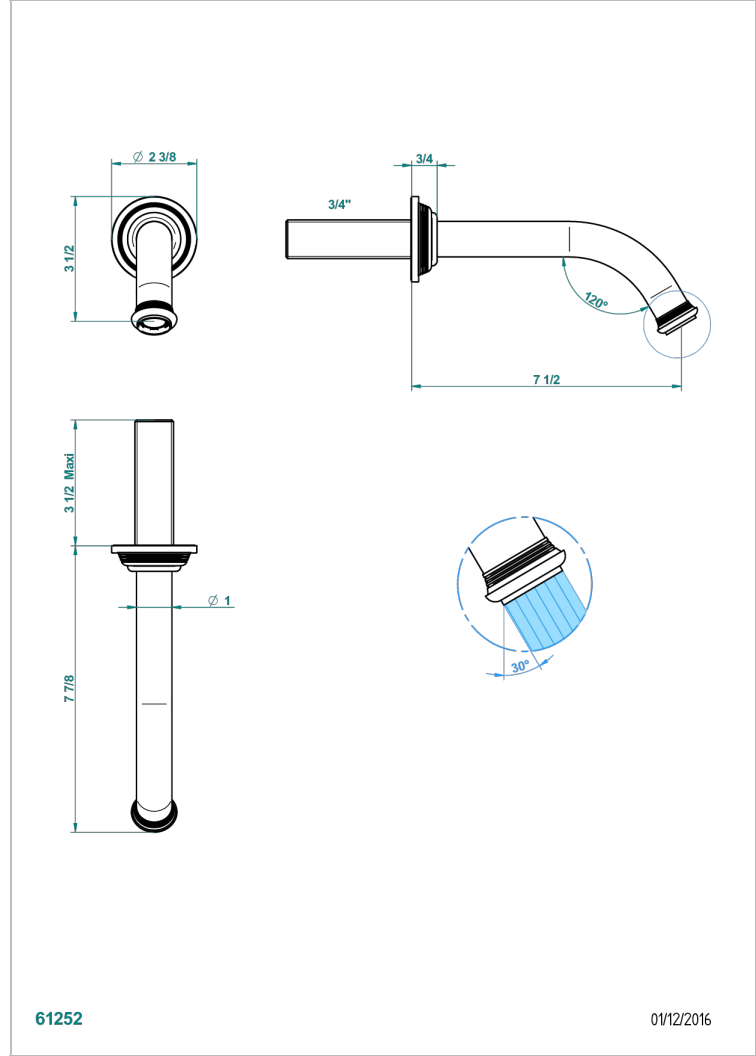

WEST COAST BLACK ONYX

U9E-42GB

Bath spout, wall mounted

THG[®]
PARIS

CHARACTERISTIC

- West Coast Black Onyx
- Bath spout, wall mounted

AVAILABLE FINITIONS

Black ceram - D30
Blush PVD - H62
Brass color PVD - H49
Brown bronze color PVD - F33
Chrome polished - A02
Copper antique matt, coated - H07