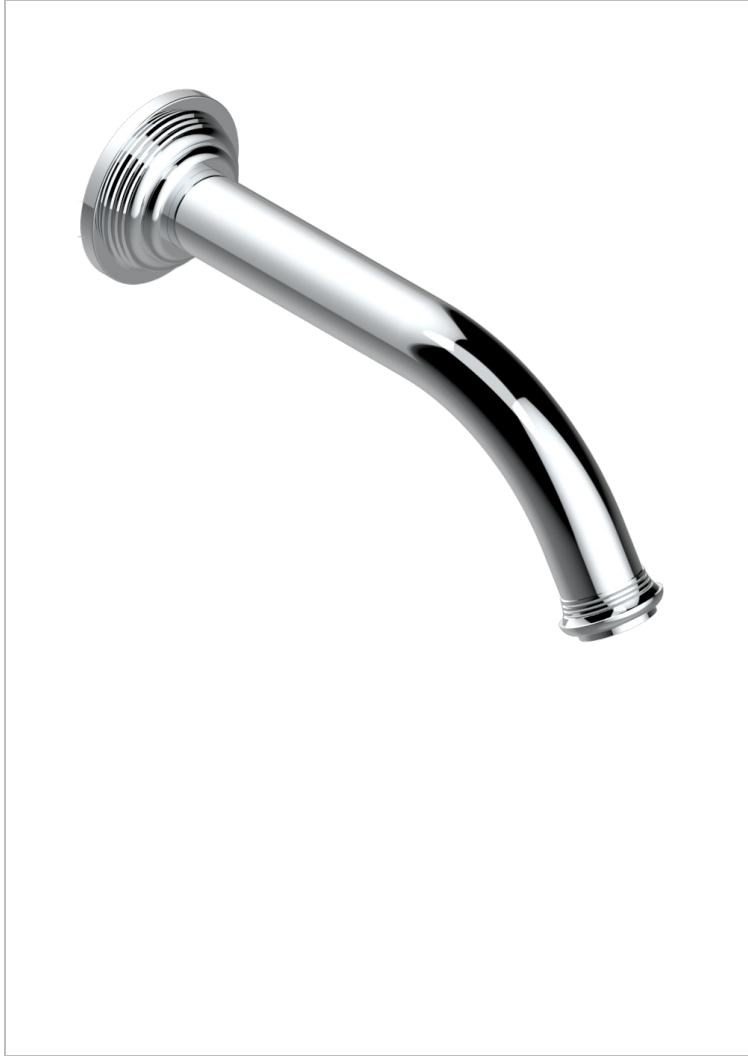

WEST COAST BLACK ONYX

U9E-42GB

Bath spout, wall mounted

THG[®]
PARIS

CHARACTERISTIC

- West Coast Black Onyx
- Bath spout, wall mounted

AVAILABLE FINITIONS

Black ceram - D30
Blush PVD - H62
Brass color PVD - H49
Brown bronze color PVD - F33
Chrome polished - A02
Copper antique matt, coated - H07

Gold color PVD - H52
Gold mat - F07
Gold polished - F01
Graphite PVD - H64
Light coated bronze - D01
Matt Umber PVD - H67

Matt blush PVD - H60
Matt brass color PVD - H50
Matt brown bronze color PVD - F34
Matt chrome (American satin) - C02
Matt gold color PVD - H53
Matt graphite PVD - H65

Matt nickel (American satin) - C01
Matt nickel color PVD - H56
Natural smoked Brass - A13
Nickel antique / Sovereign - H28
Nickel color PVD - H55
Nickel polished - B01

Soft gold - F30
Soft matt gold - F31
Umber PVD - H66