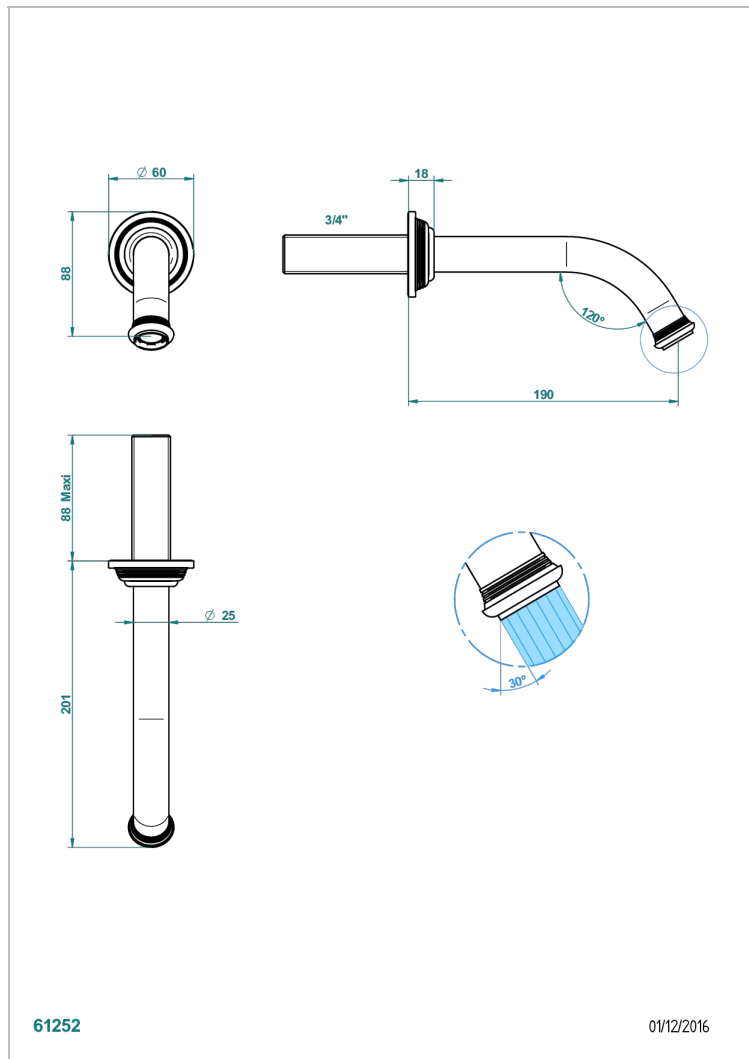

WEST COAST BLACK ONYX

U9E-42GB

Wall mounted bath spout, without T junction

THG
PARIS

CHARACTERISTIC

- West Coast Black Onyx
- Wall mounted bath spout, without T junction

AVAILABLE FINITIONS

Antique nickel - H28
Black ceram - D30
Blush PVD - H62
Brass color PVD - H49
Brown bronze color PVD - F33
Gold color PVD - H52