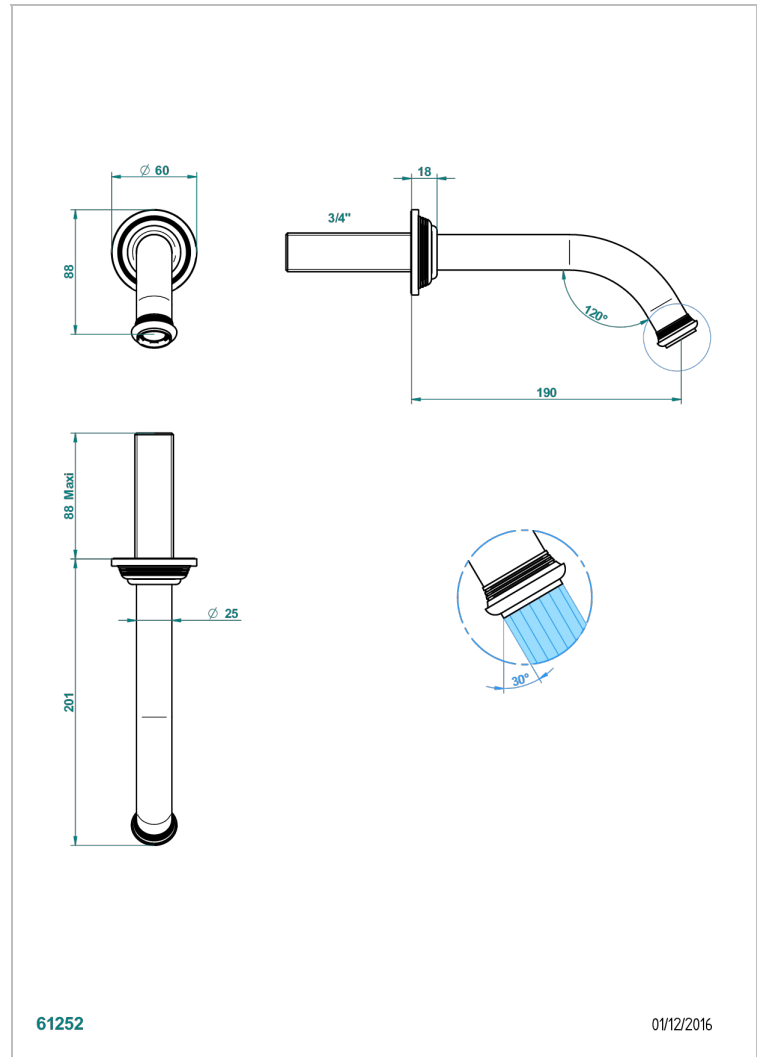

WEST COAST BLACK ONYX

U9E-42GB

Wall mounted bath spout, without T junction

THG[®]
PARIS

61252

01/12/2016

EIGENSCHAFTEN

- West Coast Black Onyx
- Wall mounted bath spout, without T junction

VERFÜGBARE OBERFLÄCHEN

Altnickel - H28
Blassgold - F30
Blassgold matt unlackiert - F31
Bronze hell - D01
Chrom - A02
Chrom matt - C02

Gold - F01
Gold matt - F07
Kupfer altrot matt lackiert - H07
Mattschwarz keramik - D30
Natural smoked Brass - A13
Nickel matt - C01