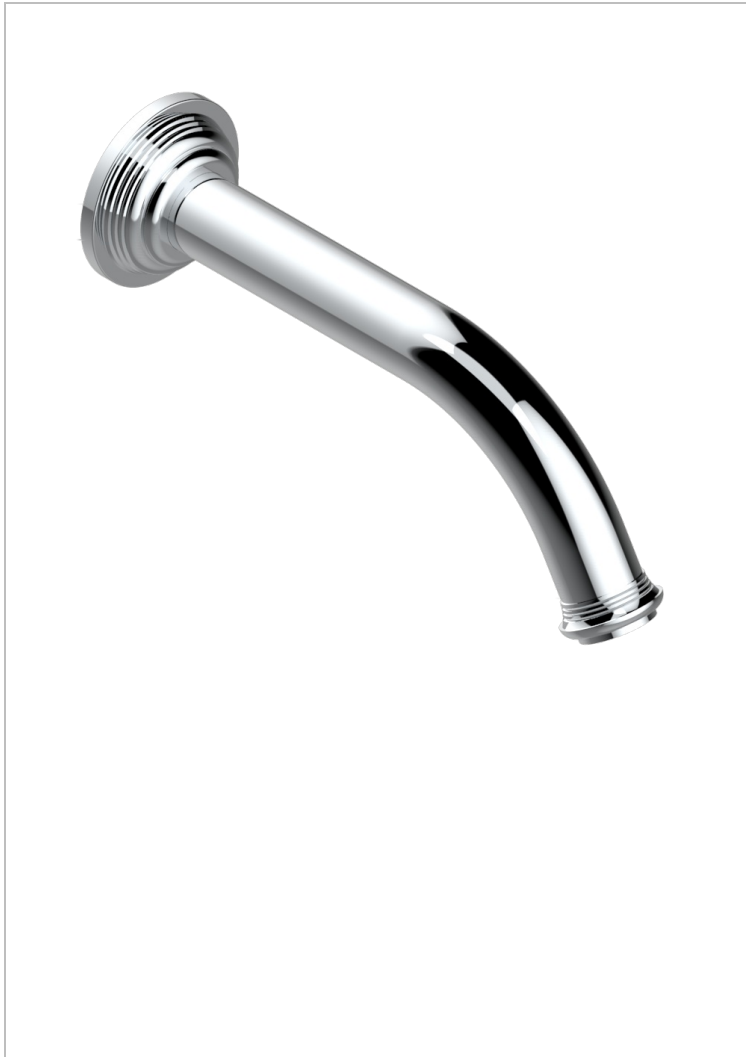

WEST COAST BLACK ONYX

U9E-42GB

Wall mounted bath spout, without T junction

THG[®]
PARIS

61252

01/12/2016

EIGENSCHAFTEN

- West Coast Black Onyx
- Wall mounted bath spout, without T junction

VERFÜGBARE OBERFLÄCHEN

Altnickel - H28
Blassgold - F30
Blassgold matt unlackiert - F31
Bronze hell - D01
Chrom - A02
Chrom matt - C02

Gold - F01
Gold matt - F07
Kupfer altrot matt lackiert - H07
Mattschwarz keramik - D30
Natural smoked Brass - A13
Nickel matt - C01