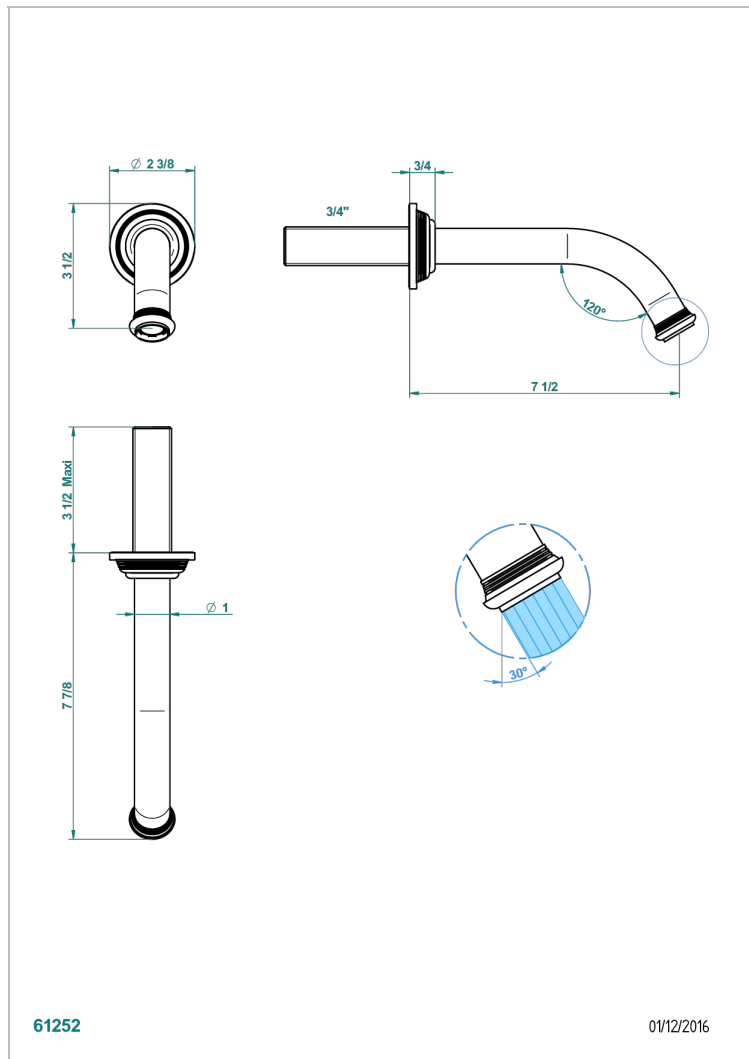

WEST COAST BLACK ONYX

U9E-42GB

Wall mounted bath spout, without T junction

THG[®]
PARIS

CARACTERÍSTICAS

- West Coast Black Onyx
- Wall mounted bath spout, without T junction

ACABADOS DISPONIBLES

Bronce claro - D01
Cerámica negra mate - D30
Cobre viejo mate - H07
Cromo - A02
Cromo mate - C02
Dorado - F01