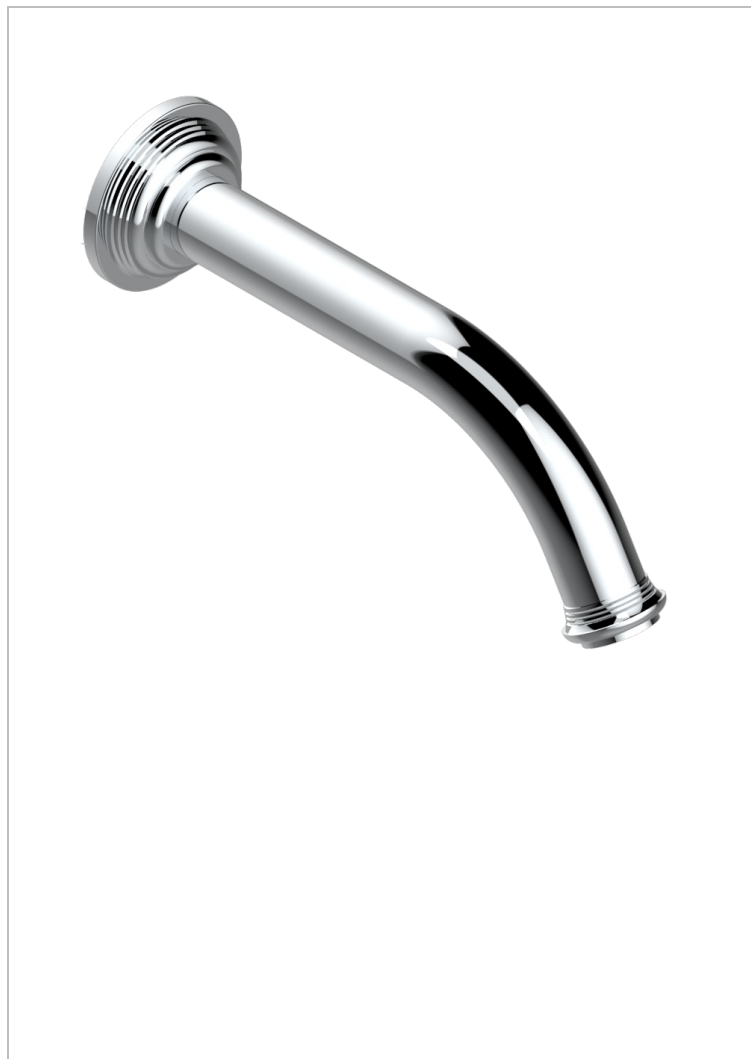

WEST COAST BLACK ONYX

U9E-42GB

Wall mounted bath spout, without T junction

THG
PARIS

CHARACTERISTIC

- West Coast Black Onyx
- Wall mounted bath spout, without T junction

AVAILABLE FINITIONS

Antique nickel - H28
Black ceram - D30
Blush PVD - H62
Brass color PVD - H49
Brown bronze color PVD - F33
Gold color PVD - H52

Graphite PVD - H64
Lacquered light bronze - D01
Matt Umber PVD - H67
Matt blush PVD - H60
Matt brass color PVD - H50
Matt brown bronze color PVD - F34

Matt chrome - C02
Matt gold - F07
Matt gold color PVD - H53
Matt graphite PVD - H65
Matt nickel (color finish) - C01
Matt nickel color PVD - H56

Natural smoked Brass - A13
Nickel color PVD - H55
Polished chrome (color finish) - A02
Polished gold (color finish) - F01
Polished nickel - B01
Soft gold - F30

Soft matt gold - F31
Umber PVD - H66
Varnished matt antique red copper (color finish) - H07