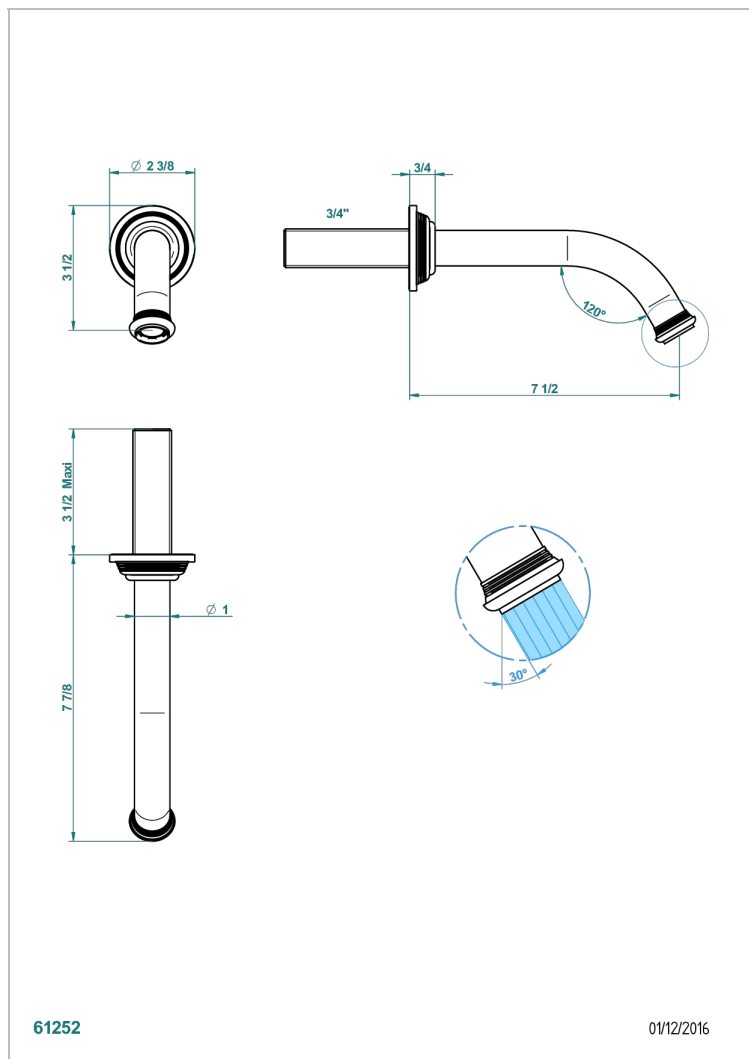

WEST COAST BLACK ONYX

U9E-42GB

Wall mounted bath spout, without T junction

THG
PARIS

CHARACTERISTIC

- West Coast Black Onyx
- Wall mounted bath spout, without T junction

AVAILABLE FINITIONS

Antique nickel - H28
Black ceram - D30
Blush PVD - H62
Brass color PVD - H49
Brown bronze color PVD - F33
Gold color PVD - H52