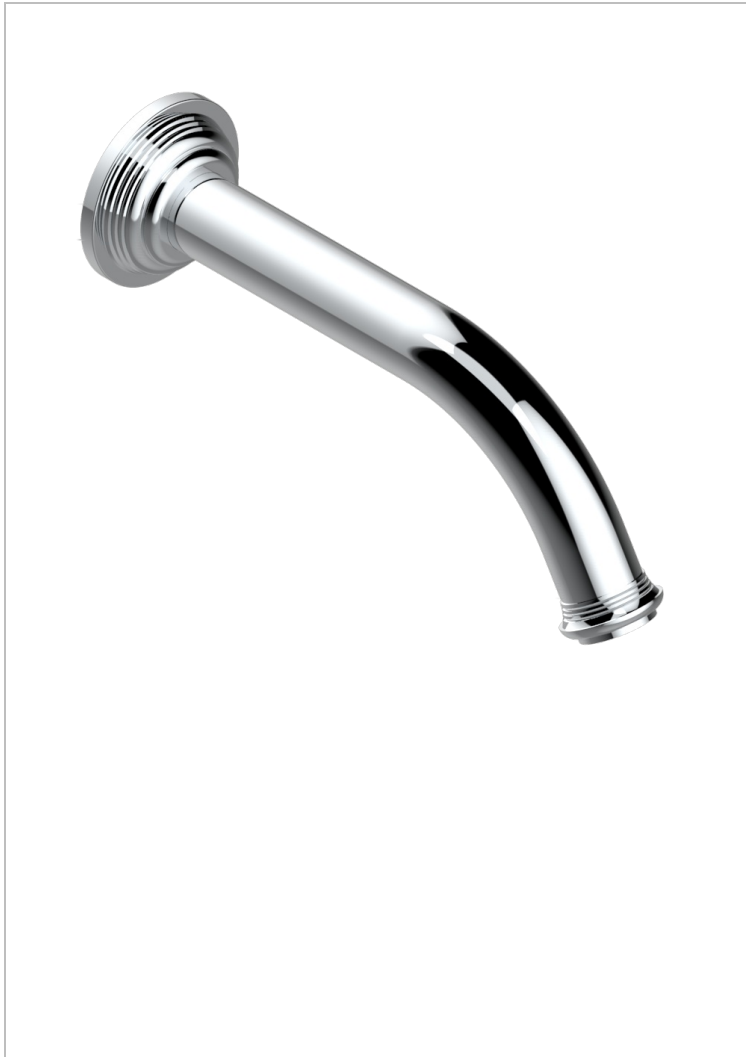

WEST COAST BLACK ONYX

U9E-42GB

Wall mounted bath spout, without T junction

THG[®]
PARIS

EIGENSCHAFTEN

- West Coast Black Onyx
- Wall mounted bath spout, without T junction

VERFÜGBARE OBERFLÄCHEN

Altnickel - H28
Blassgold - F30
Blassgold matt unlackiert - F31
Bronze hell - D01
Chrom - A02
Chrom matt - C02

Gold - F01
Gold matt - F07
Kupfer altrot matt lackiert - H07
Mattschwarz keramik - D30
Natural smoked Brass - A13
Nickel matt - C01

Pvd blush - H62
Pvd blush matt - H60
Pvd bronze braun - F33
Pvd bronze braun matt - F34
Pvd gold - H52
Pvd gold matt - H53