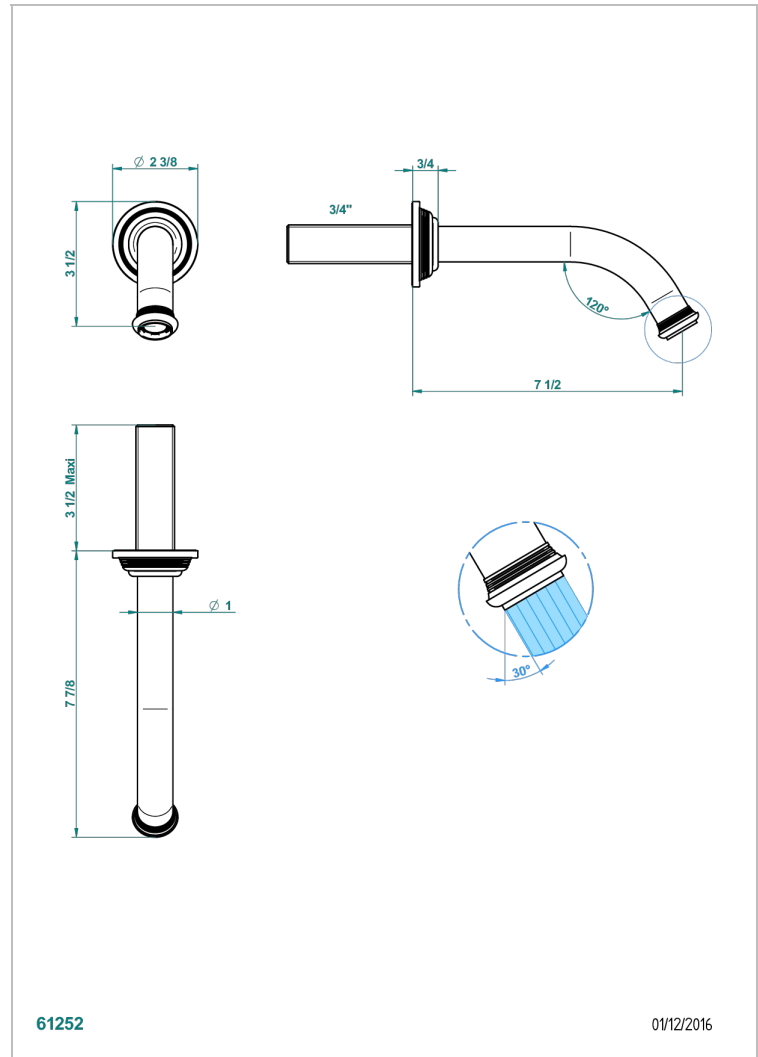

WEST COAST BLACK ONYX

U9E-42GB

Wall mounted bath spout, without T junction

THG[®]
PARIS

EIGENSCHAFTEN

- West Coast Black Onyx
- Wall mounted bath spout, without T junction

VERFÜGBARE OBERFLÄCHEN

Altnickel - H28
Blassgold - F30
Blassgold matt unlackiert - F31
Bronze hell - D01
Chrom - A02
Chrom matt - C02