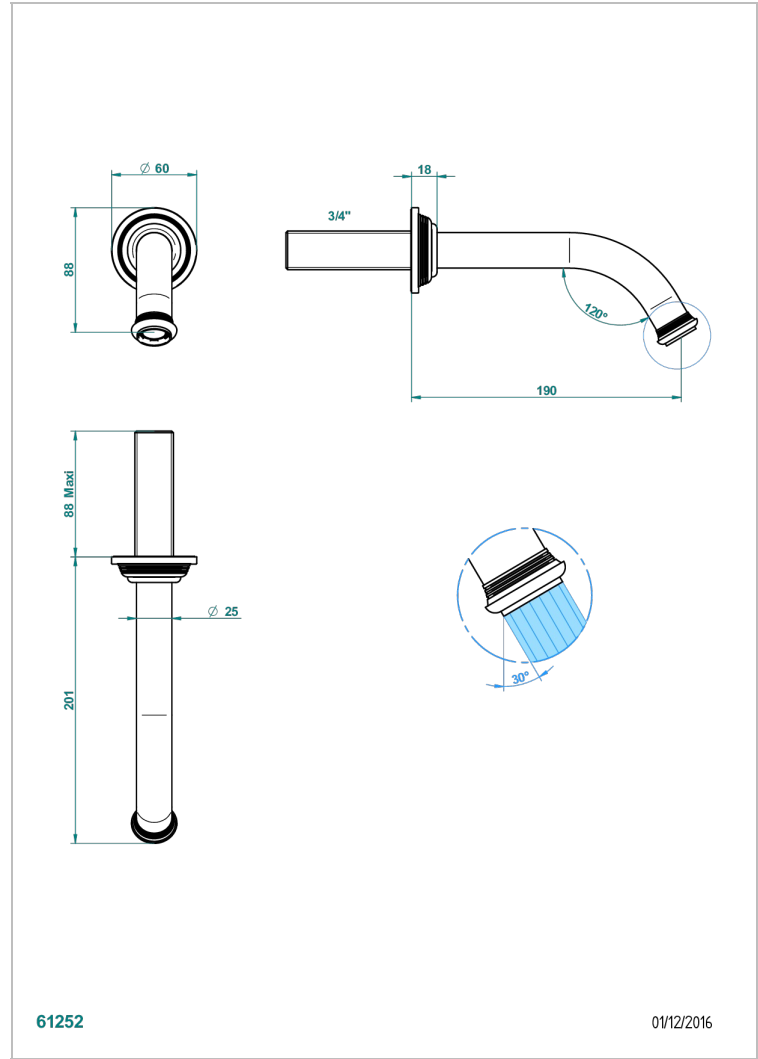

# WEST COAST BLACK ONYX

U9E-42GB

Wall mounted bath spout, without T junction

THG<sup>®</sup>  
PARIS

61252

01/12/2016

## CARACTERÍSTICAS

- West Coast Black Onyx
- Wall mounted bath spout, without T junction