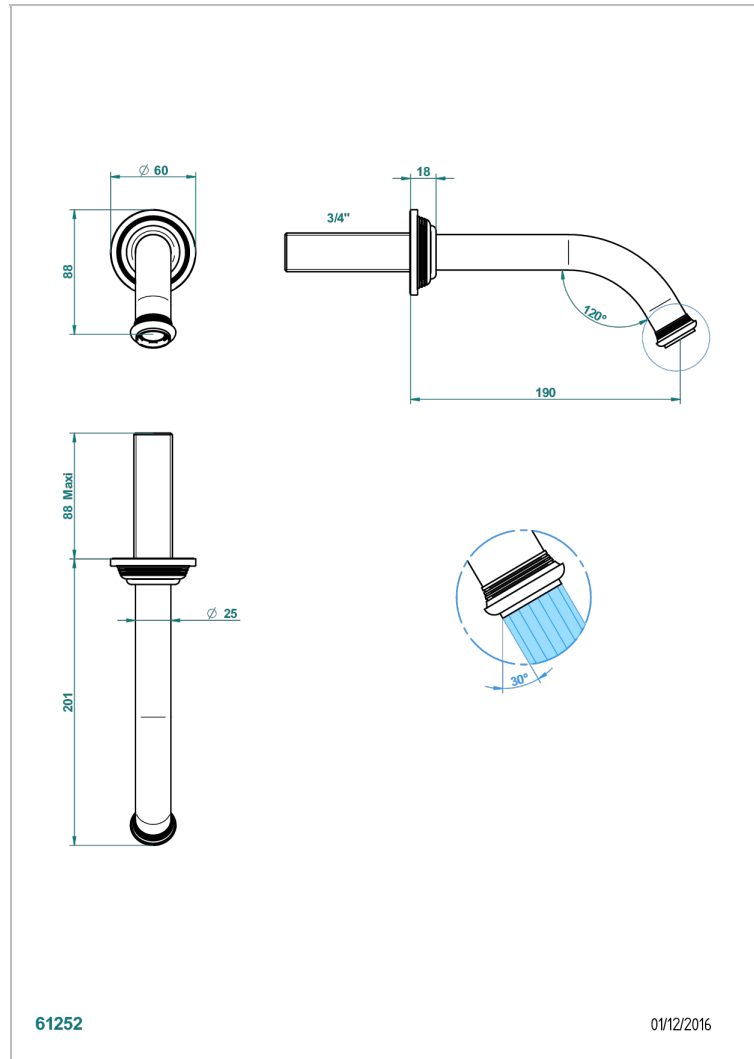

WEST COAST BLACK ONYX

U9E-42GB

Wall mounted bath spout, without T junction

THG
PARIS

CHARACTERISTIC

- West Coast Black Onyx
- Wall mounted bath spout, without T junction

AVAILABLE FINITIONS

Antique nickel - H28
Black ceram - D30
Blush PVD - H62
Brass color PVD - H49
Brown bronze color PVD - F33
Gold color PVD - H52