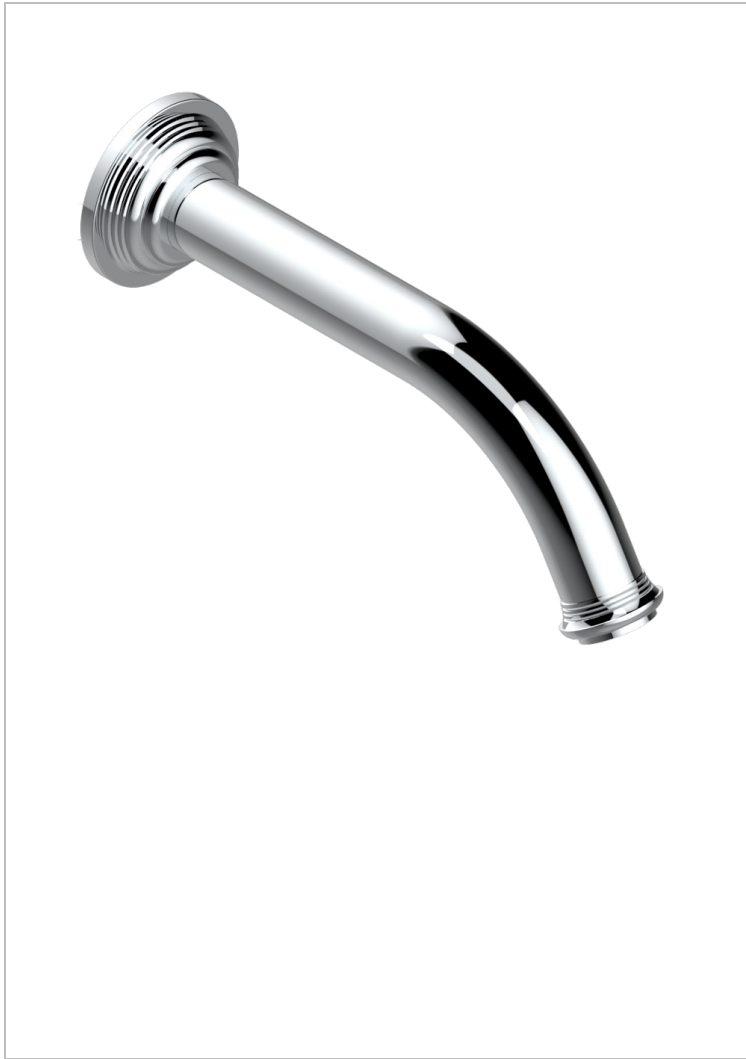

WEST COAST BLACK ONYX

U9E-42GB

Wall mounted bath spout, without T junction

THG[®]
PARIS

61252

01/12/2016

EIGENSCHAFTEN

- West Coast Black Onyx
- Wall mounted bath spout, without T junction

VERFÜGBARE OBERFLÄCHEN

Altnickel - H28
Blassgold - F30
Blassgold matt unlackiert - F31
Bronze hell - D01
Chrom - A02
Chrom matt - C02

Gold - F01
Gold matt - F07
Kupfer altrot matt lackiert - H07
Mattschwarz keramik - D30
Natural smoked Brass - A13
Nickel matt - C01