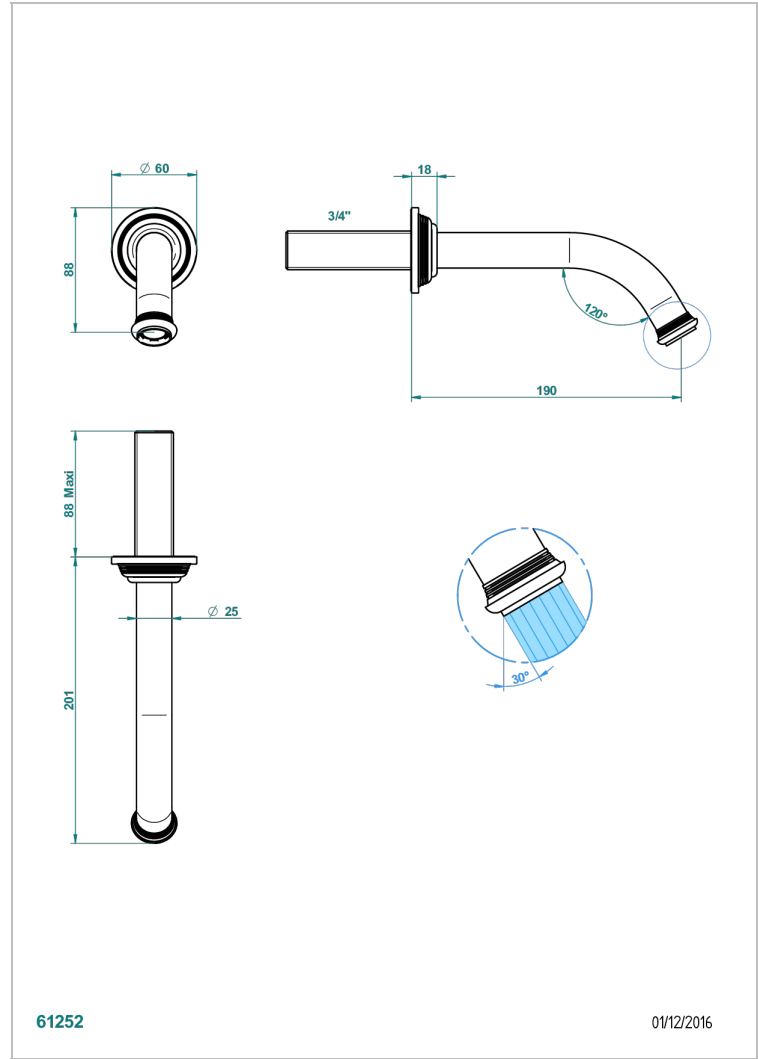

WEST COAST BLACK ONYX

U9E-42GB

Wall mounted bath spout, without T junction

THG[®]
PARIS

61252

01/12/2016

EIGENSCHAFTEN

- West Coast Black Onyx
- Wall mounted bath spout, without T junction

VERFÜGBARE OBERFLÄCHEN

Altnickel - H28
Blassgold - F30
Blassgold matt unlackiert - F31
Bronze hell - D01
Chrom - A02
Chrom matt - C02

Gold - F01
Gold matt - F07
Kupfer altrot matt lackiert - H07
Mattschwarz keramik - D30
Natural smoked Brass - A13
Nickel matt - C01