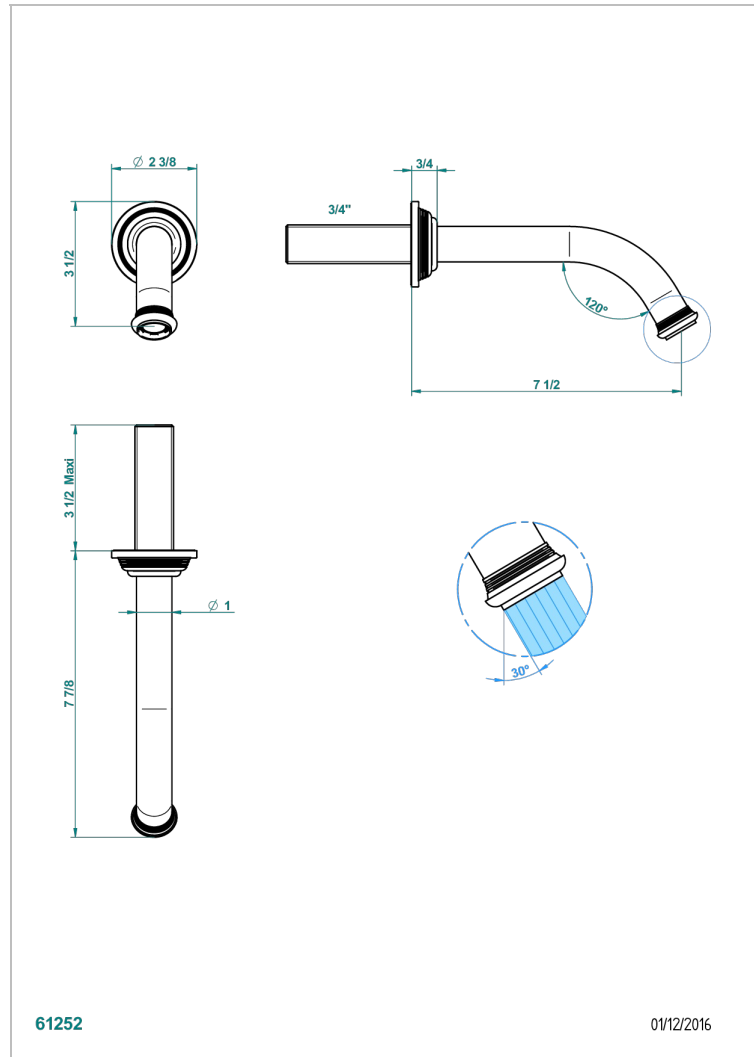

WEST COAST BLACK ONYX

U9E-42GB

Wall mounted bath spout, without T junction

THG[®]
PARIS

CARACTERÍSTICAS

- West Coast Black Onyx
- Wall mounted bath spout, without T junction

ACABADOS DISPONIBLES

Bronce claro - D01
Cerámica negra mate - D30
Cobre viejo mate - H07
Cromo - A02
Cromo mate - C02
Dorado - F01