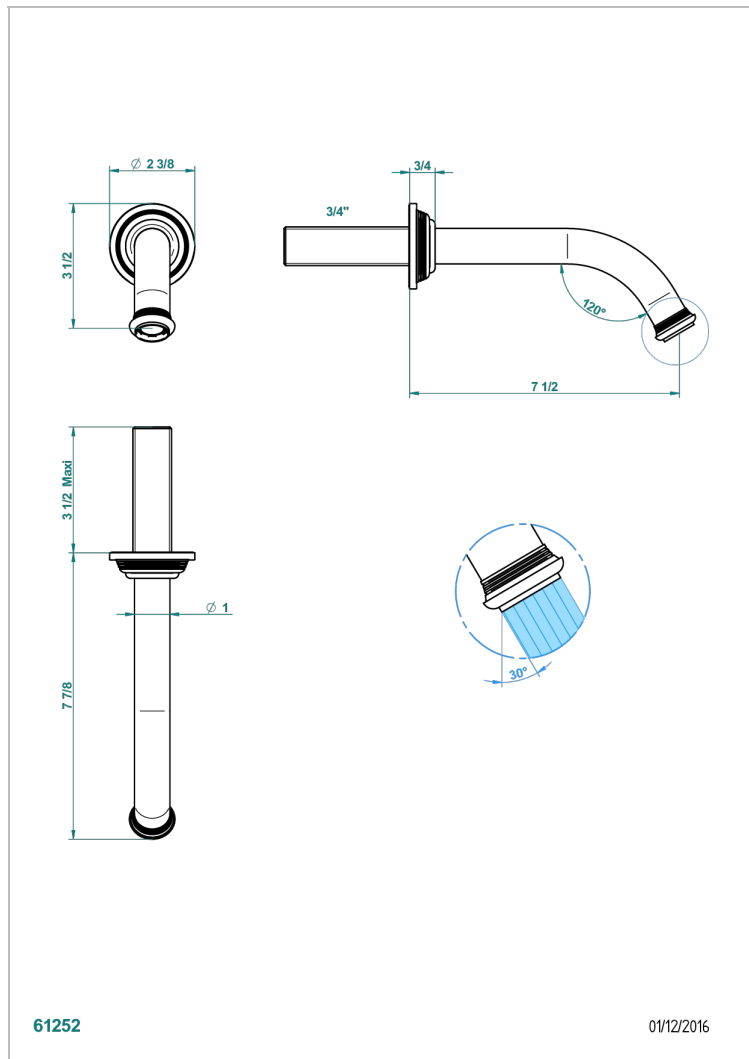

# WEST COAST BLACK ONYX

U9E-42GB

Wall mounted bath spout, without T junction

THG  
PARIS

## CHARACTERISTIC

- West Coast Black Onyx
- Wall mounted bath spout, without T junction