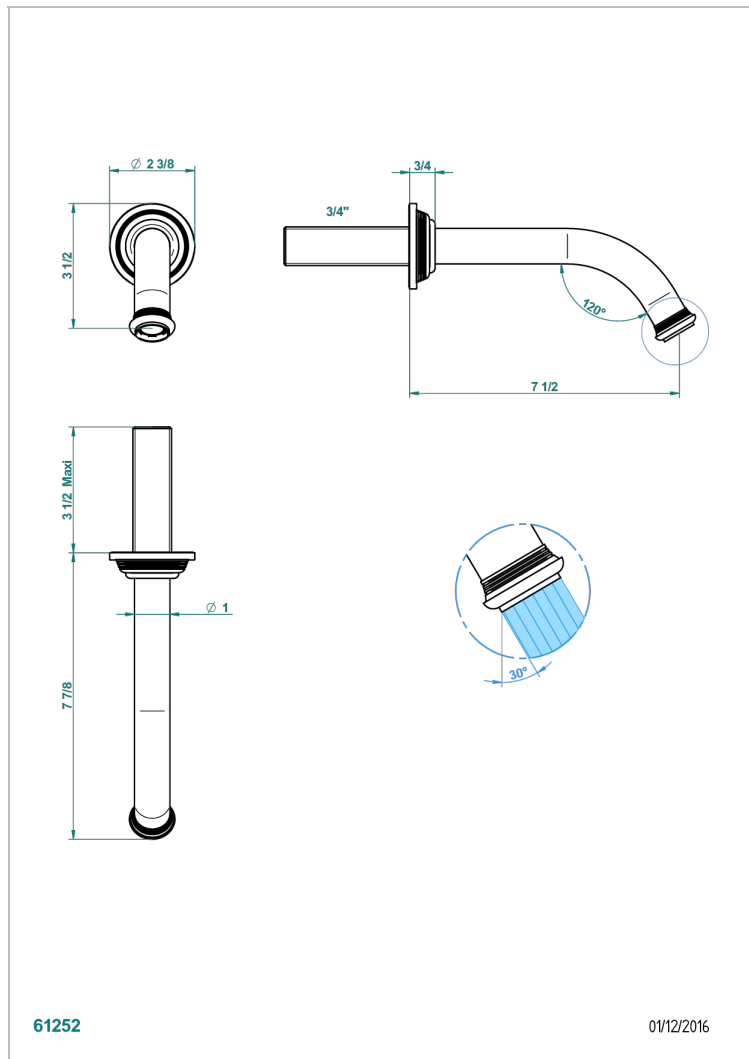

WEST COAST BLACK ONYX

U9E-42GB

Wall mounted bath spout, without T junction

THG[®]
PARIS

EIGENSCHAFTEN

- West Coast Black Onyx
- Wall mounted bath spout, without T junction

VERFÜGBARE OBERFLÄCHEN

Altnickel - H28
Blassgold - F30
Blassgold matt unlackiert - F31
Bronze hell - D01
Chrom - A02
Chrom matt - C02