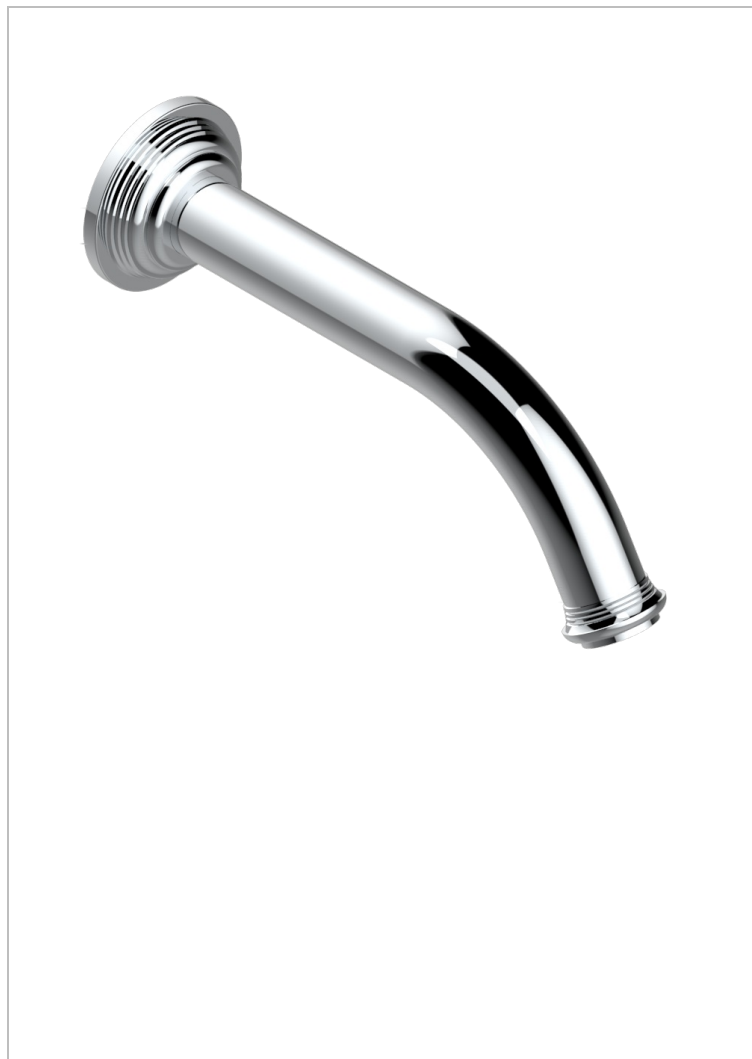

WEST COAST BLACK ONYX

U9E-42GB

Wall mounted bath spout, without T junction

THG[®]
PARIS

EIGENSCHAFTEN

- West Coast Black Onyx
- Wall mounted bath spout, without T junction

VERFÜGBARE OBERFLÄCHEN

Altnickel - H28
Blassgold - F30
Blassgold matt unlackiert - F31
Bronze hell - D01
Chrom - A02
Chrom matt - C02

Gold - F01
Gold matt - F07
Kupfer altrot matt lackiert - H07
Mattschwarz keramik - D30
Natural smoked Brass - A13
Nickel matt - C01

Pvd blush - H62
Pvd blush matt - H60
Pvd bronze braun - F33
Pvd bronze braun matt - F34
Pvd gold - H52
Pvd gold matt - H53