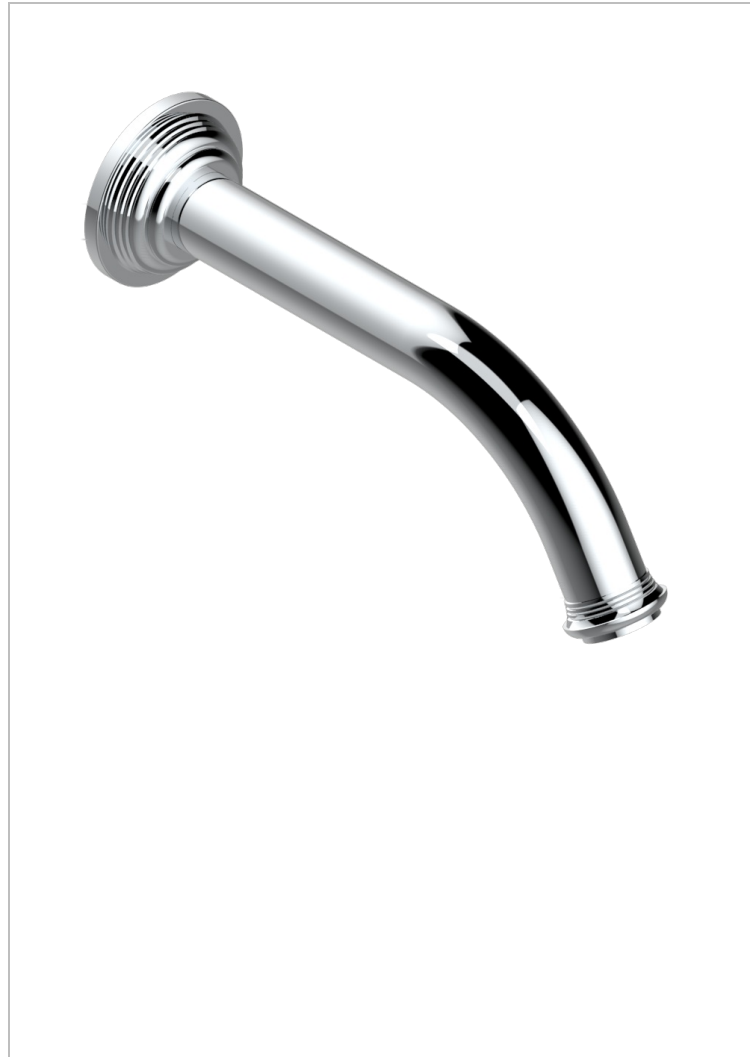

WEST COAST WITH GUILLOCHE DECOR WITH LEVER HANDLES

U9D-42GB

Bath spout, wall mounted

61252

01/12/2016

CHARACTERISTIC

- West coast with Guilloché decor with lever handles
- Bath spout, wall mounted

AVAILABLE FINITIONS

Black ceram - D30
Blush PVD - H62
Brass color PVD - H49
Brown bronze color PVD - F33
Chrome polished - A02
Copper antique matt, coated - H07

Gold color PVD - H52
Gold mat - F07
Gold polished - F01
Graphite PVD - H64
Light coated bronze - D01
Matt Umber PVD - H67

Matt blush PVD - H60
Matt brass color PVD - H50
Matt brown bronze color PVD - F34
Matt chrome (American satin) - C02
Matt gold color PVD - H53
Matt graphite PVD - H65

Matt nickel (American satin) - C01
Matt nickel color PVD - H56
Natural smoked Brass - A13
Nickel antique / Sovereign - H28
Nickel color PVD - H55
Nickel polished - B01

Polished chrome with gold inlay - GA1
Soft gold - F30
Soft matt gold - F31
Umber PVD - H66