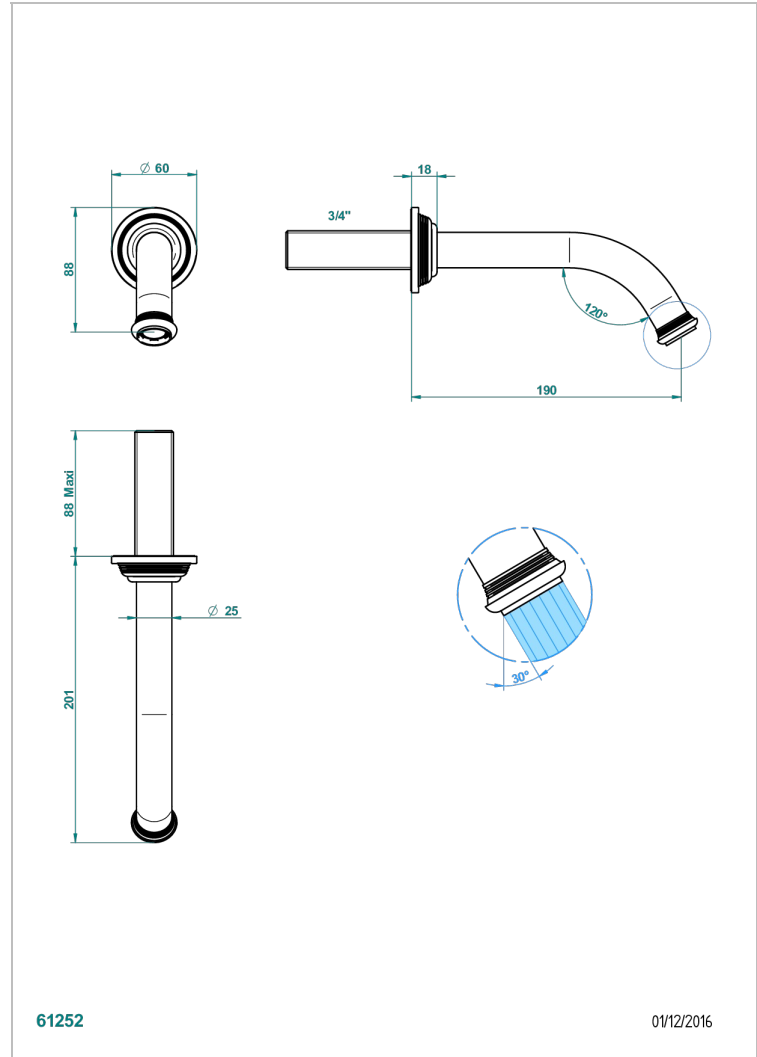

WEST COAST WITH GUILLOCHE DECOR WITH LEVER HANDLES

U9D-42GB

Bath spout, wall mounted

61252

01/12/2016

CHARACTERISTIC

- West coast with Guilloché decor with lever handles
- Bath spout, wall mounted

AVAILABLE FINITIONS