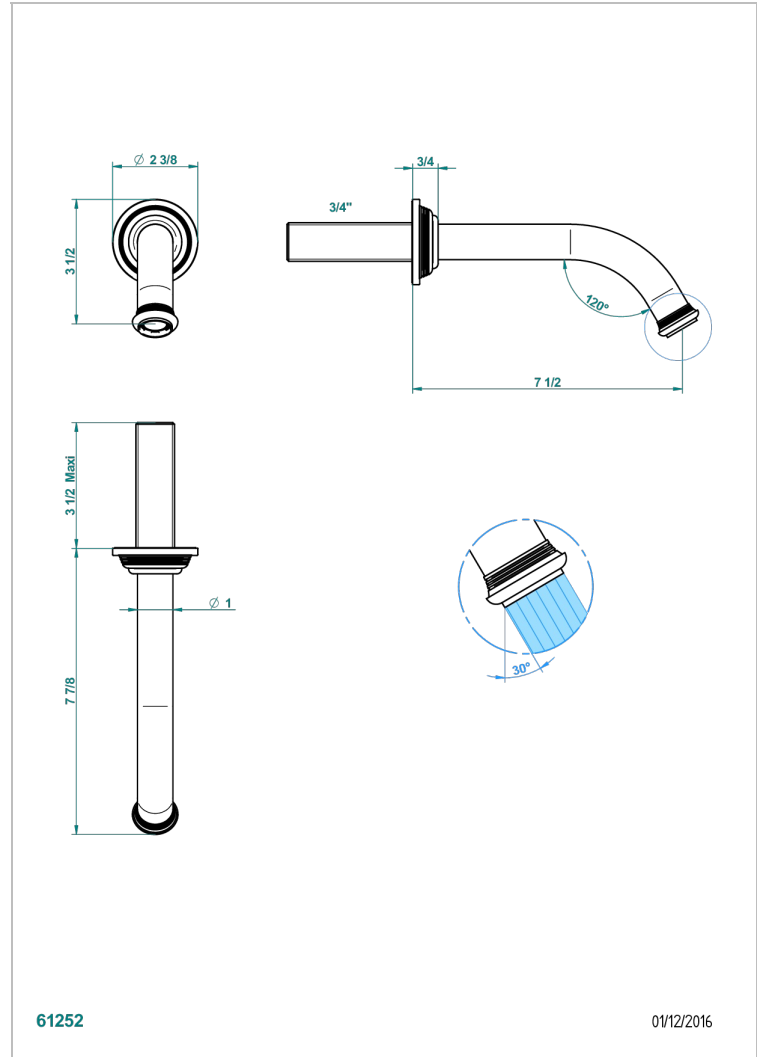

WEST COAST WITH GUILLOCHE DECOR WITH LEVER HANDLES

U9D-42GB

Bath spout, wall mounted

61252

01/12/2016

CHARACTERISTIC

- West coast with Guilloché decor with lever handles
- Bath spout, wall mounted

AVAILABLE FINITIONS