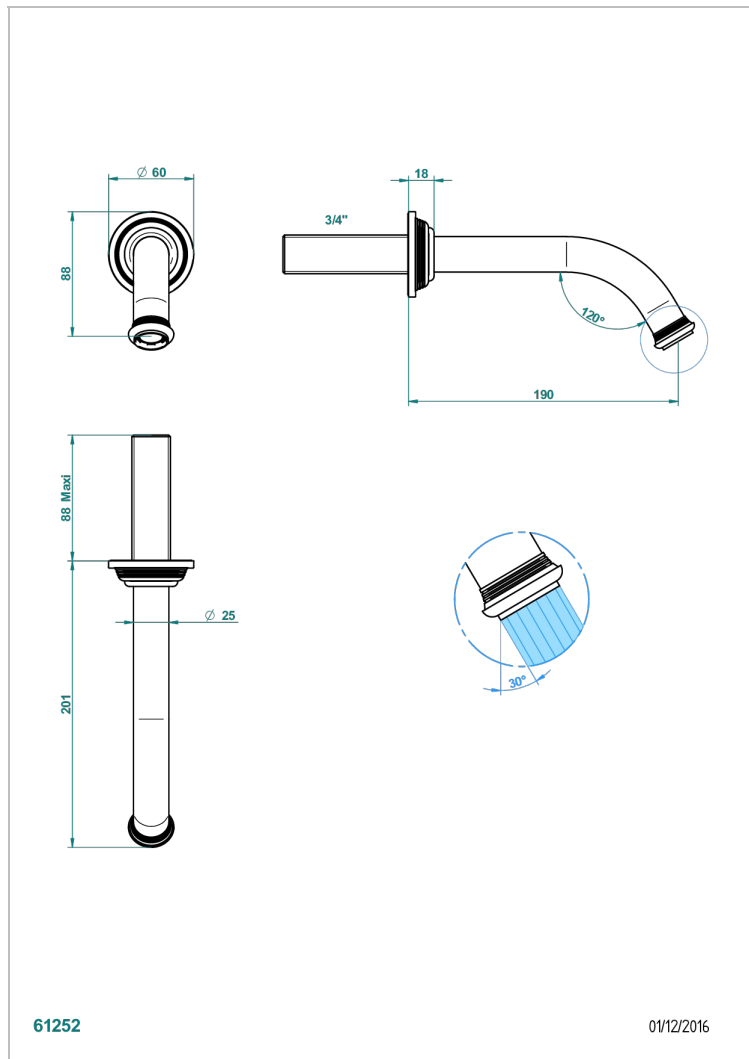

WEST COAST WITH GUILLOCHE DECOR WITH LEVER

U9D-42GB

Wall mounted bath spout, without T junction

61252

01/12/2016

CARACTERÍSTICAS

- West coast with Guilloché decor with lever
- Wall mounted bath spout, without T junction