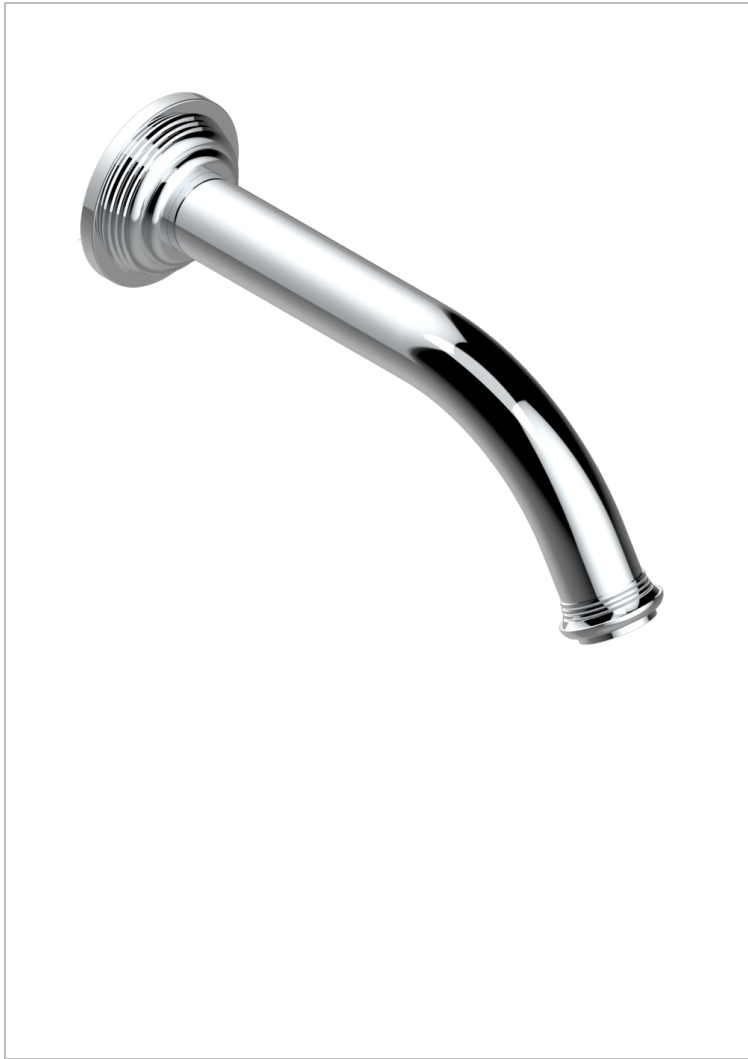

WEST COAST WITH GUILLOCHE DECOR WITH LEVER

U9D-42GB

Wall mounted bath spout, without T junction

THG[®]
PARIS

CHARACTERISTIC

- West coast with Guilloché decor with lever
- Wall mounted bath spout, without T junction

AVAILABLE FINITIONS

Antique nickel - H28
Black ceram - D30
Blush PVD - H62
Brass color PVD - H49
Brown bronze color PVD - F33
Gold color PVD - H52

Graphite PVD - H64
Lacquered light bronze - D01
Matt Umber PVD - H67
Matt blush PVD - H60
Matt brass color PVD - H50
Matt brown bronze color PVD - F34

Matt chrome - C02
Matt gold - F07
Matt gold color PVD - H53
Matt graphite PVD - H65
Matt nickel (color finish) - C01
Matt nickel color PVD - H56

Natural smoked Brass - A13
Nickel color PVD - H55
Polished chrome (color finish) - A02
Polished chrome with gold inlay - GA1
Polished gold (color finish) - F01
Polished nickel - B01

Soft gold - F30
Soft matt gold - F31
Umber PVD - H66
Varnished matt antique red copper (color finish) - H07