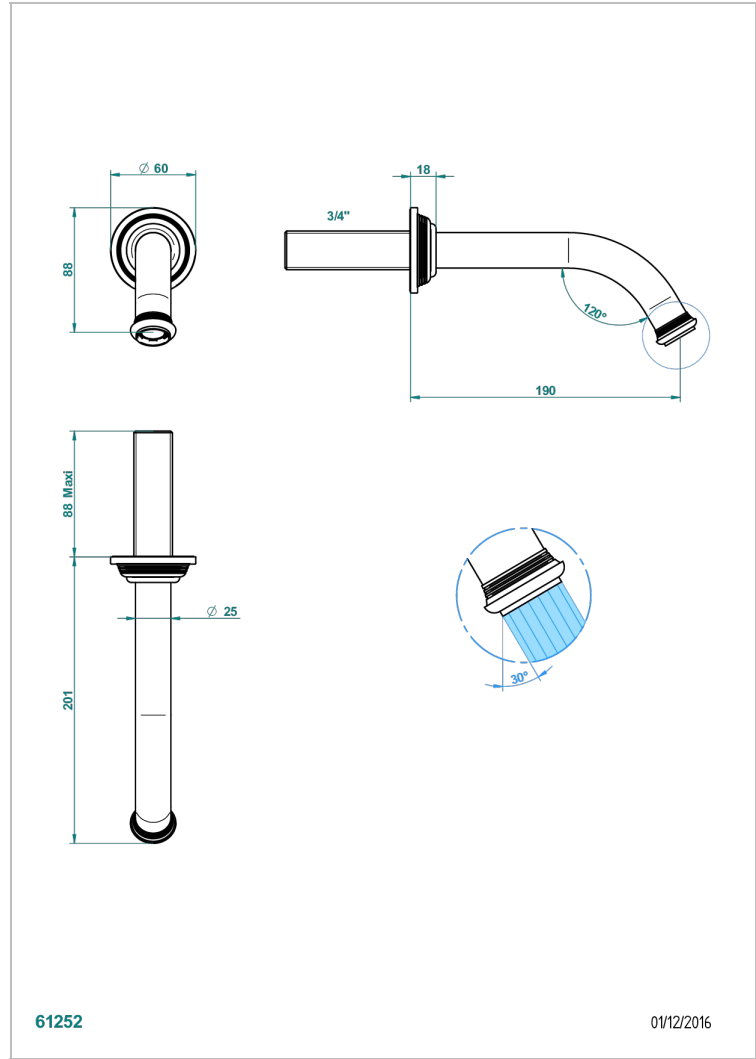

WEST COAST WITH GUILLOCHE DECOR WITH LEVER

U9D-42GB

Wall mounted bath spout, without T junction

THG[®]
PARIS

CHARACTERISTIC

- West coast with Guilloché decor with lever
- Wall mounted bath spout, without T junction