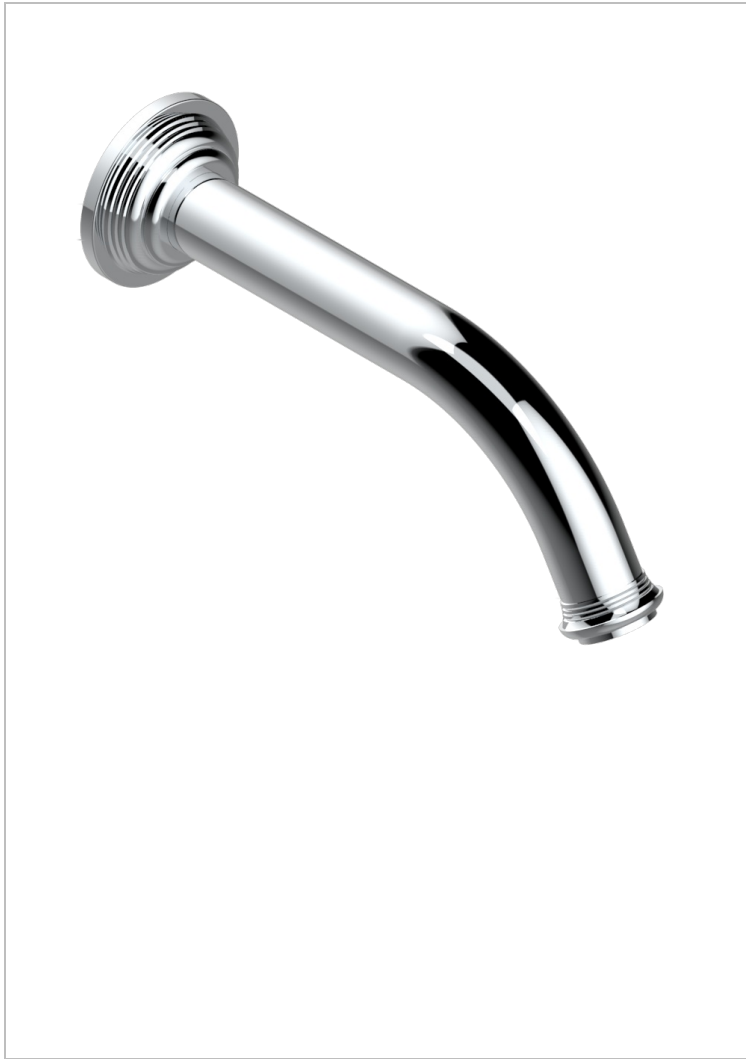

# WEST COAST WITH GUILLOCHE DECOR WITH LEVER

U9D-42GB

Wall mounted bath spout, without T junction

THG<sup>®</sup>  
PARIS

61252

01/12/2016

## EIGENSCHAFTEN

- West coast with Guilloché decor with lever
- Wall mounted bath spout, without T junction

## VERFÜGBARE OBERFLÄCHEN

Altnickel - H28  
Blassgold - F30  
Blassgold matt unlackiert - F31  
Bronze hell - D01  
Chrom - A02  
Chrom matt - C02

Gold - F01  
Gold matt - F07  
Kupfer altrot matt lackiert - H07  
Mattschwarz keramik - D30  
Natural smoked Brass - A13  
Nickel matt - C01