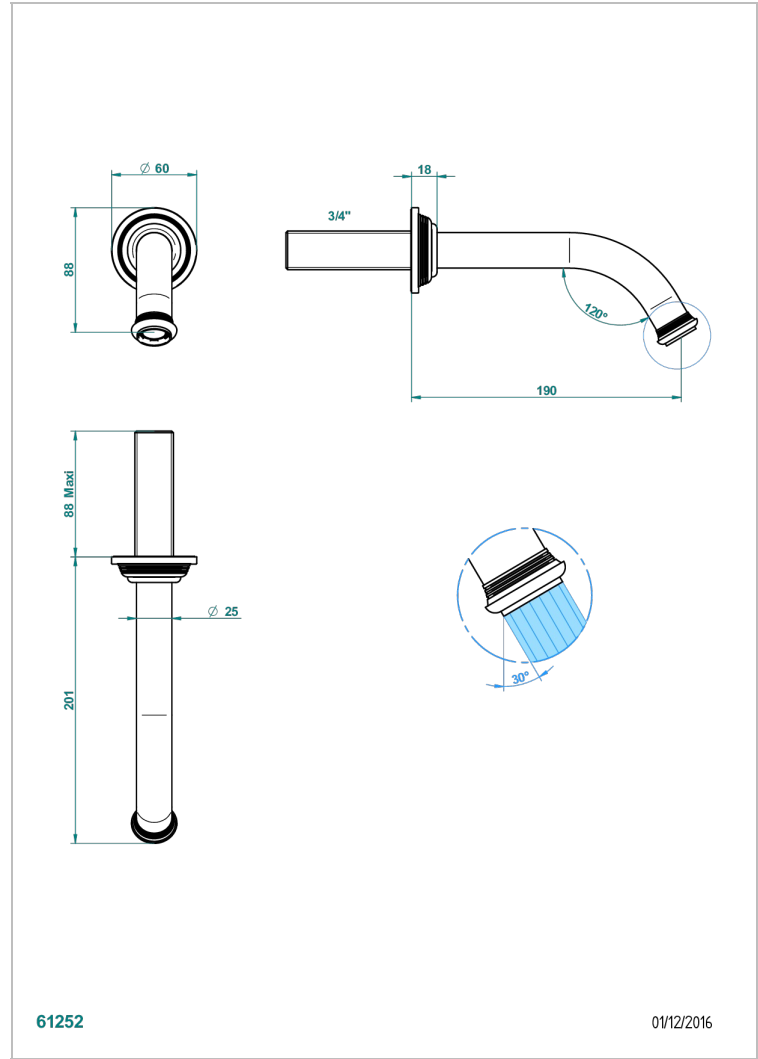

# WEST COAST WITH GUILLOCHE DECOR WITH LEVER

U9D-42GB

Wall mounted bath spout, without T junction

THG<sup>®</sup>  
PARIS

61252

01/12/2016

## EIGENSCHAFTEN

- West coast with Guilloché decor with lever
- Wall mounted bath spout, without T junction