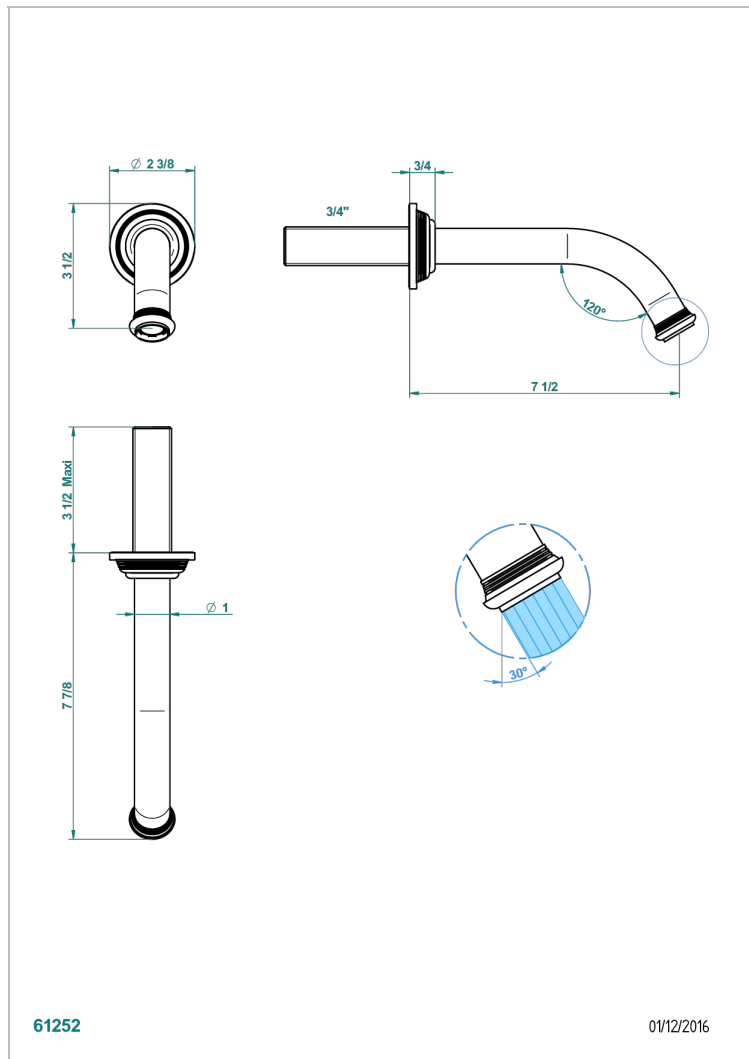

WEST COAST WITH GUILLOCHE DECOR WITH LEVER

U9D-42GB

Wall mounted bath spout, without T junction

CARACTERÍSTICAS

- West coast with Guilloché decor with lever
- Wall mounted bath spout, without T junction

ACABADOS DISPONIBLES

Bronce claro - D01
Cerámica negra mate - D30
Cobre viejo mate - H07
Cromo - A02
Cromo mate - C02
Dorado - F01

Dorado mate - F07
Dorado pálido - F30
Dorado pálido mate (sin barniz) - F31
Natural smoked Brass - A13
Níquel - B01
Níquel mate - C01

Níquel viejo - H28
Polished chrome with gold inlay - GA1
Pvd blush - H62
Pvd blush mate - H60
Pvd color latón - H49
Pvd color latón mate - H50

Pvd color níquel - H55
Pvd color níquel mate - H56
Pvd color oro - H52
Pvd color oro mate - H53
Pvd grafito - H64
Pvd grafito mate - H65