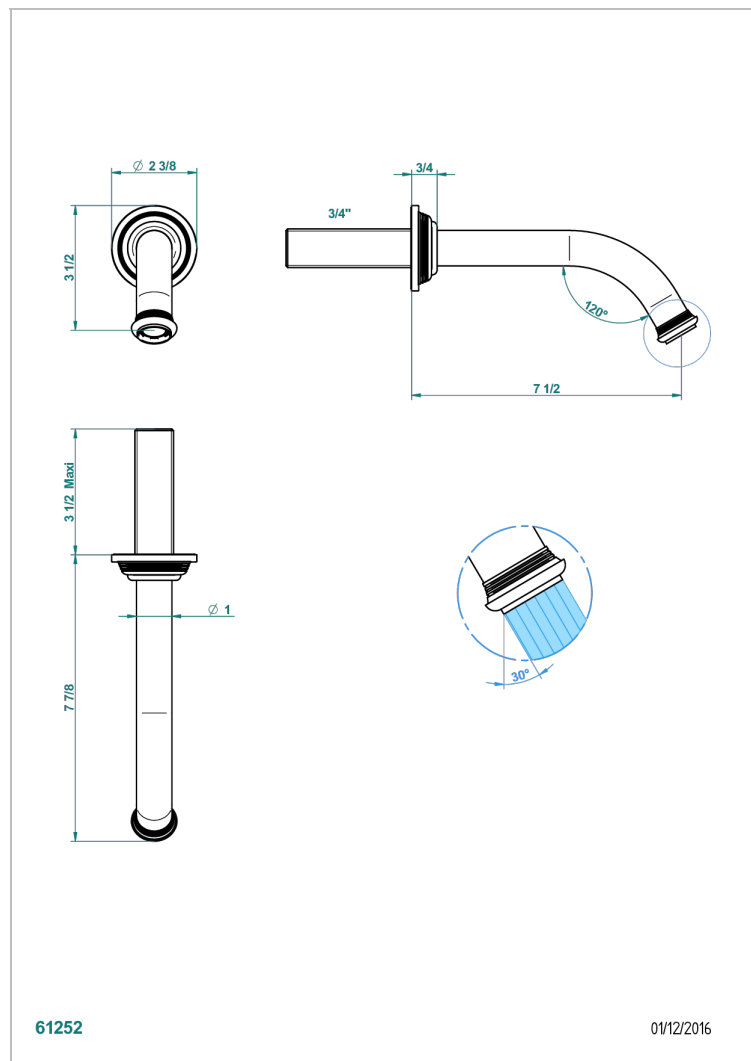

WEST COAST WITH GUILLOCHE DECOR WITH LEVER

U9D-42GB

Wall mounted bath spout, without T junction

CHARACTERISTIC

- West coast with Guilloché decor with lever
- Wall mounted bath spout, without T junction

AVAILABLE FINITIONS