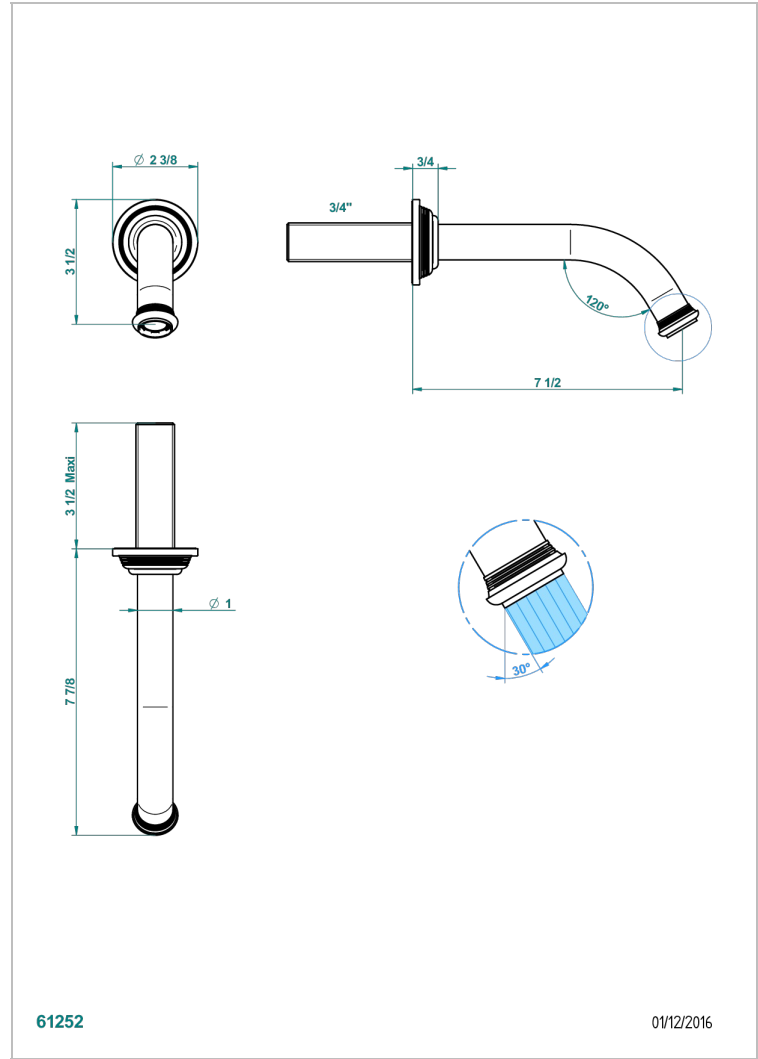

WEST COAST WITH GUILLOCHE DECOR WITH LEVER

U9D-42GB

Wall mounted bath spout, without T junction

THG[®]
PARIS

EIGENSCHAFTEN

- West coast with Guilloché decor with lever
- Wall mounted bath spout, without T junction

VERFÜGBARE OBERFLÄCHEN

Altnickel - H28
Blassgold - F30
Blassgold matt unlackiert - F31
Bronze hell - D01
Chrom - A02
Chrom matt - C02

Gold - F01
Gold matt - F07
Kupfer altrot matt lackiert - H07
Mattschwarz keramik - D30
Natural smoked Brass - A13
Nickel matt - C01