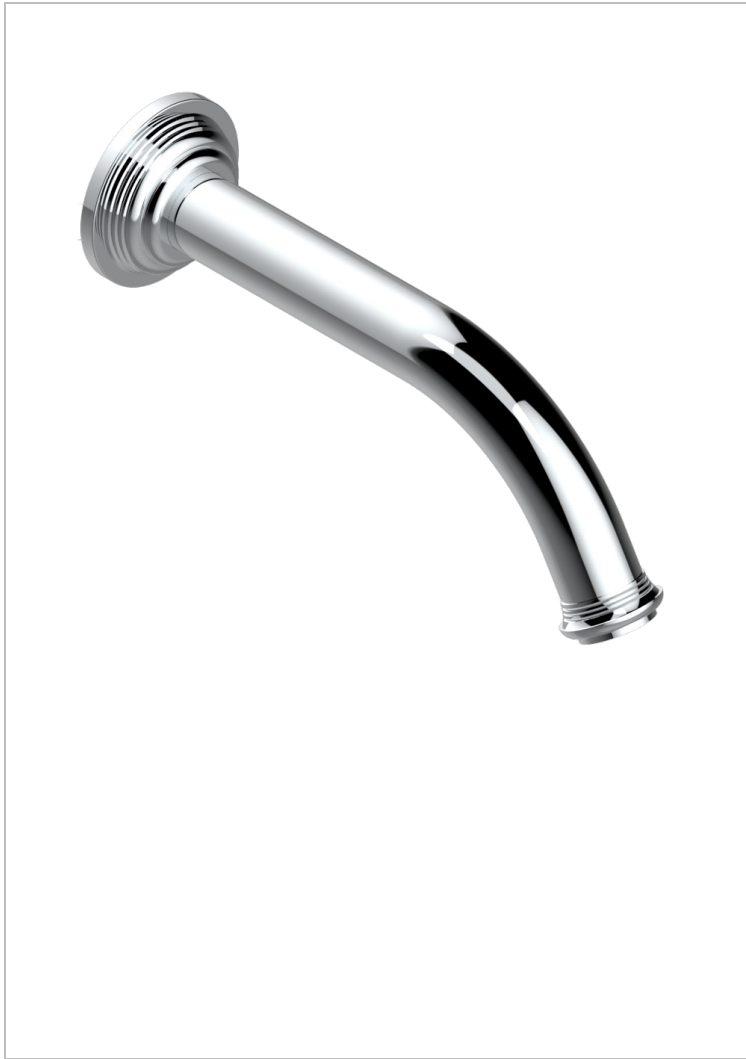

WEST COAST WITH GUILLOCHE DECOR WITH LEVER

U9D-42GB

Wall mounted bath spout, without T junction

THG[®]
PARIS

EIGENSCHAFTEN

- West coast with Guilloché decor with lever
- Wall mounted bath spout, without T junction

VERFÜGBARE OBERFLÄCHEN

Altnickel - H28
Blassgold - F30
Blassgold matt unlackiert - F31
Bronze hell - D01
Chrom - A02
Chrom matt - C02

Gold - F01
Gold matt - F07
Kupfer altrot matt lackiert - H07
Mattschwarz keramik - D30
Natural smoked Brass - A13
Nickel matt - C01

Polished chrome with gold inlay - GA1
Pvd blush - H62
Pvd blush matt - H60
Pvd bronze braun - F33
Pvd bronze braun matt - F34
Pvd gold - H52

Pvd gold matt - H53
Pvd graphite - H64
Pvd graphite matt - H65
Pvd messing - H49
Pvd messing matt - H50
Pvd nickel - H55