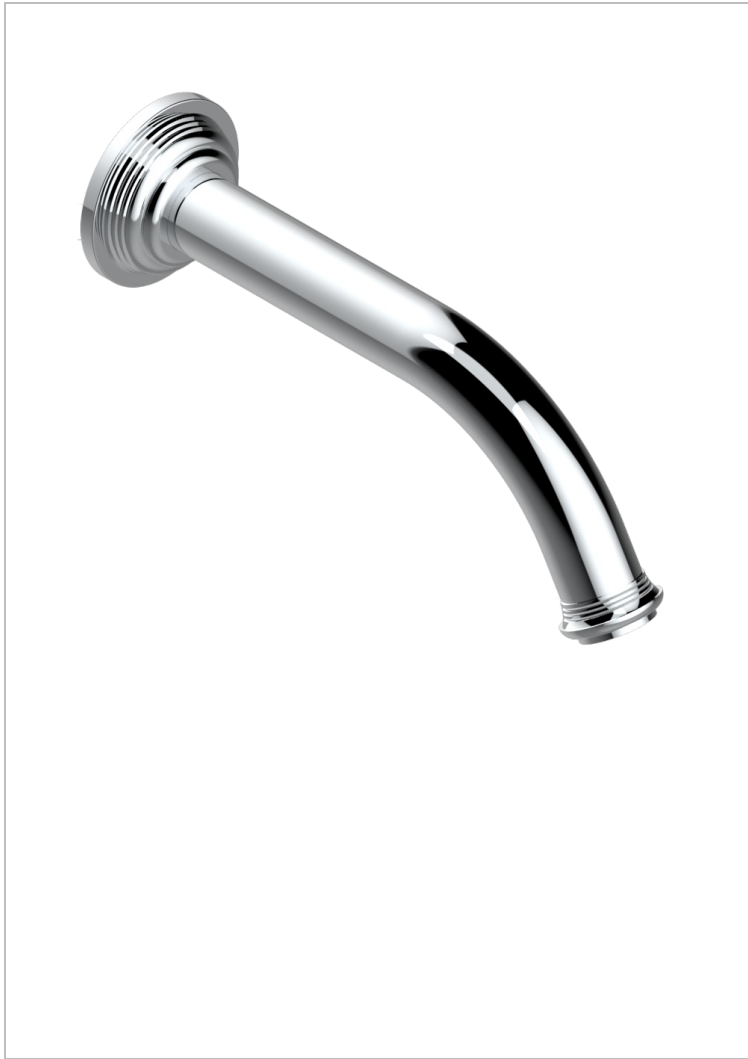

WEST COAST WITH GUILLOCHE DECOR WITH LEVER

U9D-42GB

Wall mounted bath spout, without T junction

CARACTERÍSTICAS

- West coast with Guilloché decor with lever
- Wall mounted bath spout, without T junction

ACABADOS DISPONIBLES

Bronce claro - D01
Cerámica negra mate - D30
Cobre viejo mate - H07
Cromo - A02
Cromo mate - C02
Dorado - F01

Dorado mate - F07
Dorado pálido - F30
Dorado pálido mate (sin barniz) - F31
Natural smoked Brass - A13
Níquel - B01
Níquel mate - C01

Níquel viejo - H28
Polished chrome with gold inlay - GA1
Pvd blush - H62
Pvd blush mate - H60
Pvd color latón - H49
Pvd color latón mate - H50

Pvd color níquel - H55
Pvd color níquel mate - H56
Pvd color oro - H52
Pvd color oro mate - H53
Pvd grafito - H64
Pvd grafito mate - H65