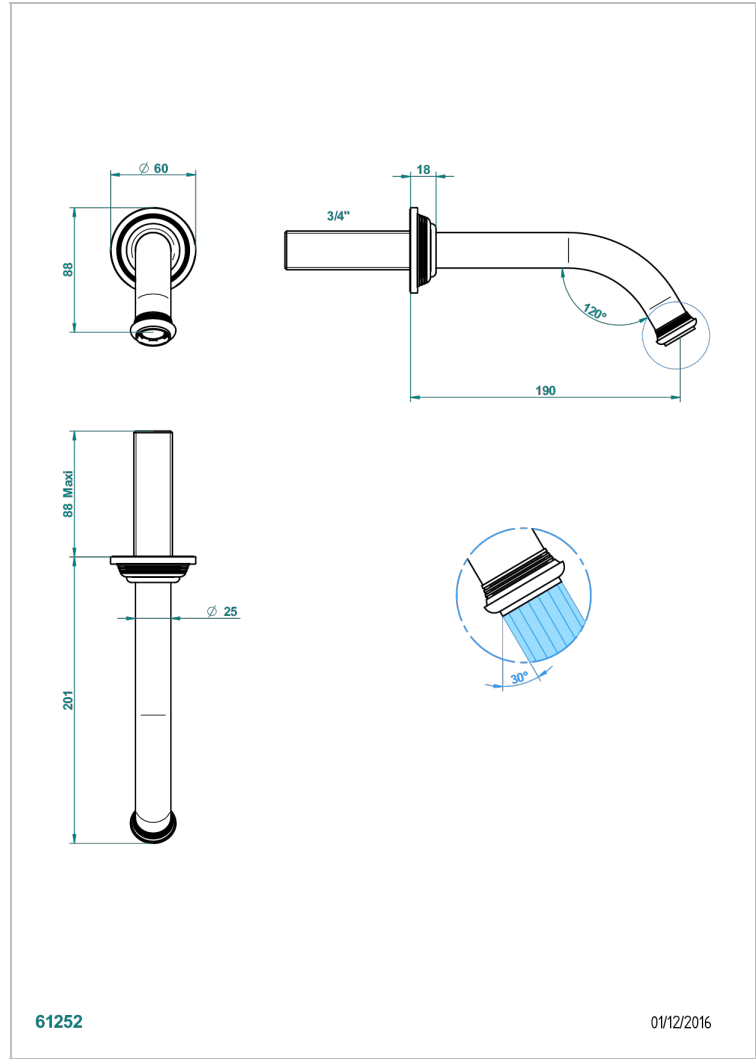

WEST COAST WITH GUILLOCHE DECOR WITH LEVER

U9D-42GB

Wall mounted bath spout, without T junction

CARACTERÍSTICAS

- West coast with Guilloché decor with lever
- Wall mounted bath spout, without T junction

ACABADOS DISPONIBLES