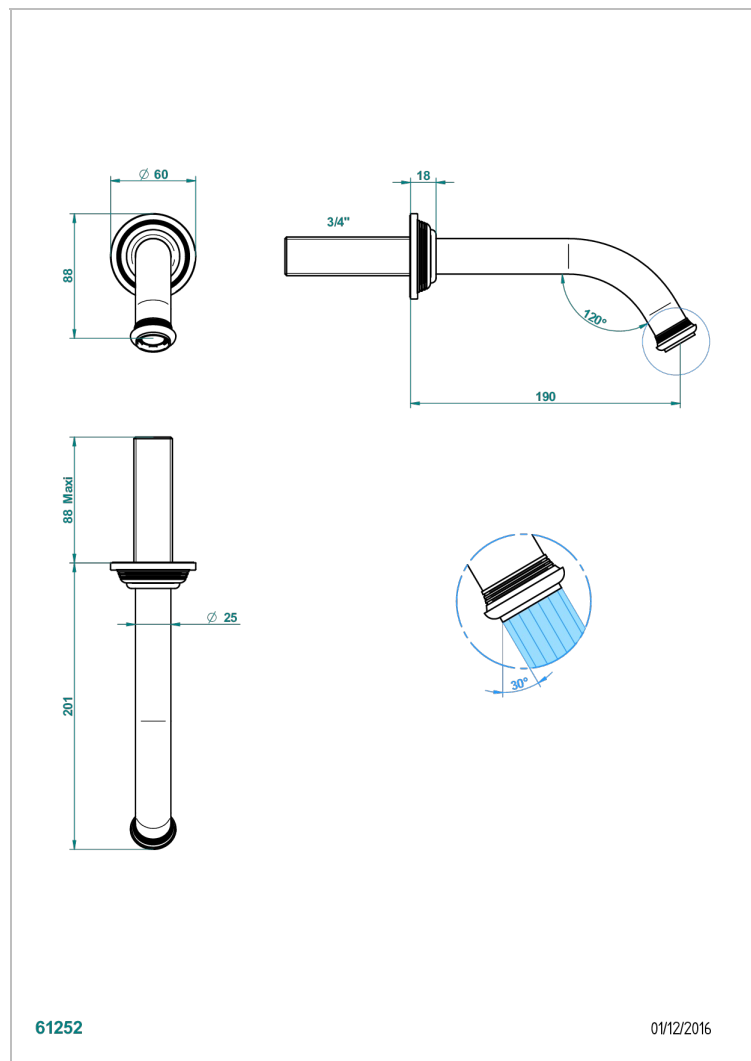

WEST COAST WITH GUILLOCHE DECOR WITH LEVER

U9D-42GB

Wall mounted bath spout, without T junction

CHARACTERISTIC

- West coast with Guilloché decor with lever
- Wall mounted bath spout, without T junction

AVAILABLE FINITIONS