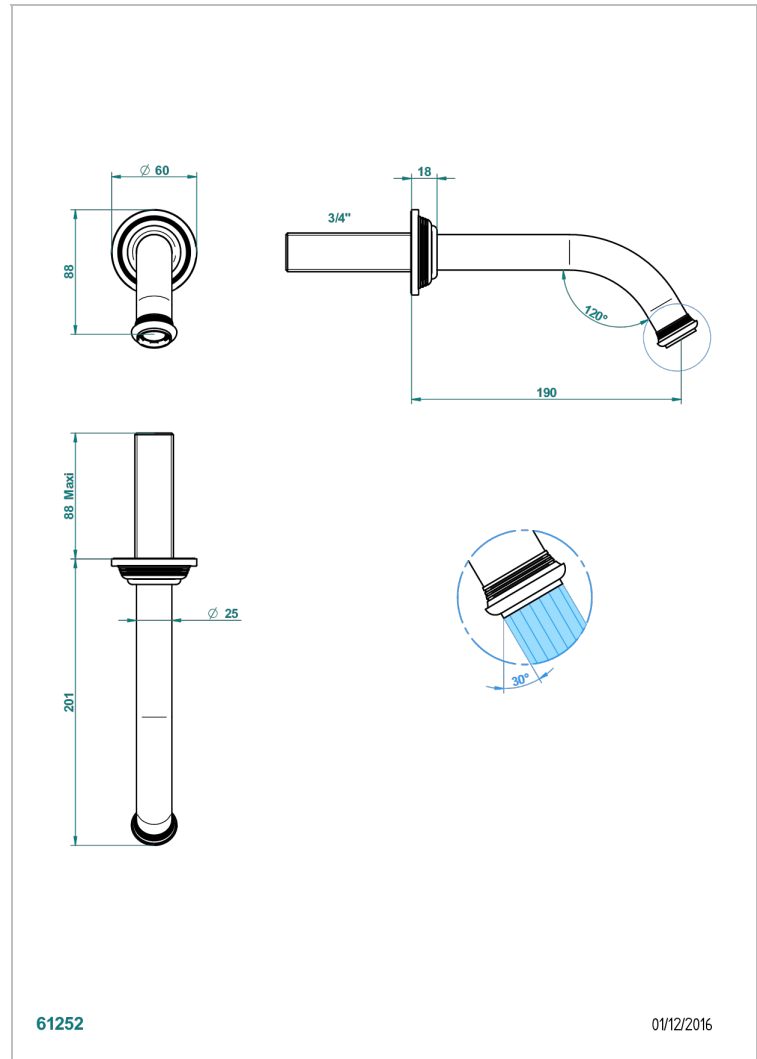

WEST COAST WITH GUILLOCHE DECOR WITH LEVER

U9D-42GB

Wall mounted bath spout, without T junction

THG[®]
PARIS

61252

01/12/2016

EIGENSCHAFTEN

- West coast with Guilloché decor with lever
- Wall mounted bath spout, without T junction