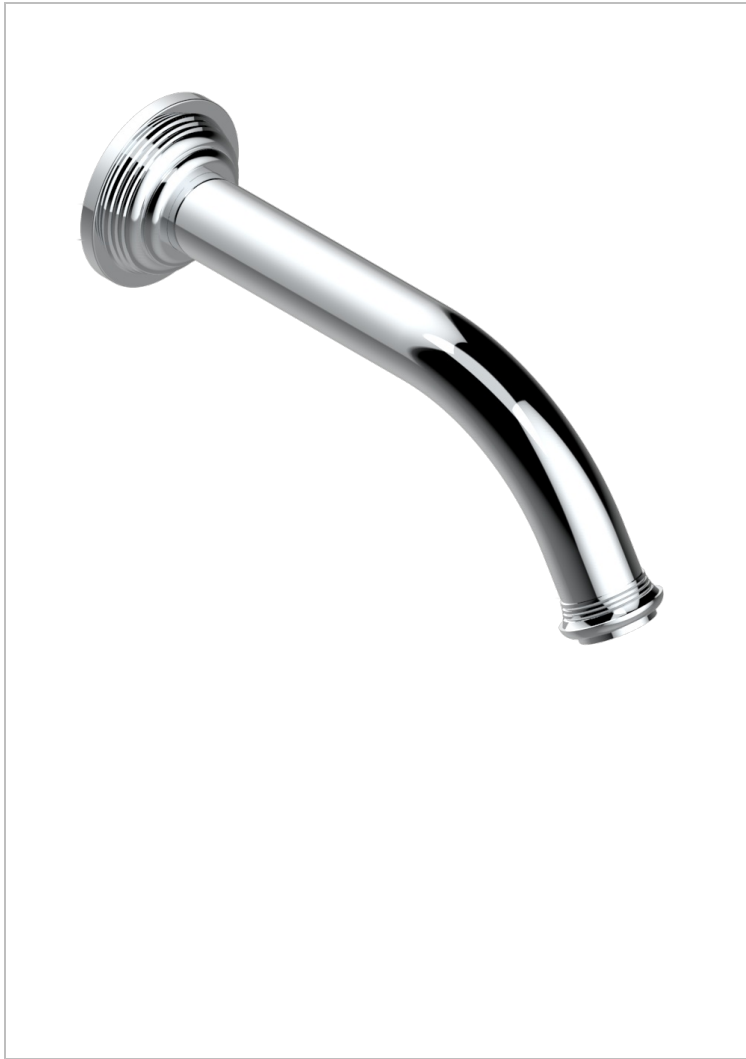

WEST COAST WITH GUILLOCHE DECOR WITH LEVER

U9D-42GB

Wall mounted bath spout, without T junction

THG[®]
PARIS

61252

01/12/2016

EIGENSCHAFTEN

- West coast with Guilloché decor with lever
- Wall mounted bath spout, without T junction

VERFÜGBARE OBERFLÄCHEN

Altnickel - H28
Blassgold - F30
Blassgold matt unlackiert - F31
Bronze hell - D01
Chrom - A02
Chrom matt - C02

Gold - F01
Gold matt - F07
Kupfer altrot matt lackiert - H07
Mattschwarz keramik - D30
Natural smoked Brass - A13
Nickel matt - C01

Polished chrome with gold inlay - GA1
Pvd blush - H62
Pvd blush matt - H60
Pvd bronze braun - F33
Pvd bronze braun matt - F34
Pvd gold - H52

Pvd gold matt - H53
Pvd graphite - H64
Pvd graphite matt - H65
Pvd messing - H49
Pvd messing matt - H50
Pvd nickel - H55