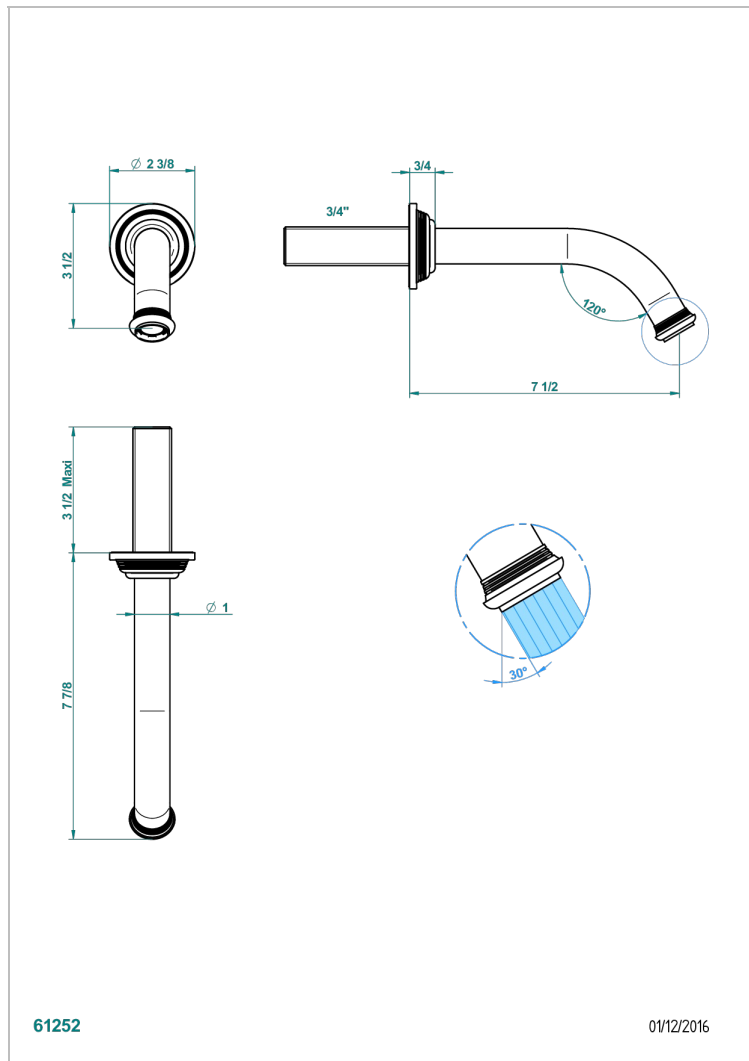

WEST COAST WITH GUILLOCHE DECOR WITH LEVER

U9D-42GB

Wall mounted bath spout, without T junction

CARACTERÍSTICAS

- West coast with Guilloché decor with lever
- Wall mounted bath spout, without T junction

ACABADOS DISPONIBLES

Bronce claro - D01
Cerámica negra mate - D30
Cobre viejo mate - H07
Cromo - A02
Cromo mate - C02
Dorado - F01

Dorado mate - F07
Dorado pálido - F30
Dorado pálido mate (sin barniz) - F31
Natural smoked Brass - A13
Níquel - B01
Níquel mate - C01

Níquel viejo - H28
Polished chrome with gold inlay - GA1
Pvd blush - H62
Pvd blush mate - H60
Pvd color latón - H49
Pvd color latón mate - H50

Pvd color níquel - H55
Pvd color níquel mate - H56
Pvd color oro - H52
Pvd color oro mate - H53
Pvd grafito - H64
Pvd grafito mate - H65