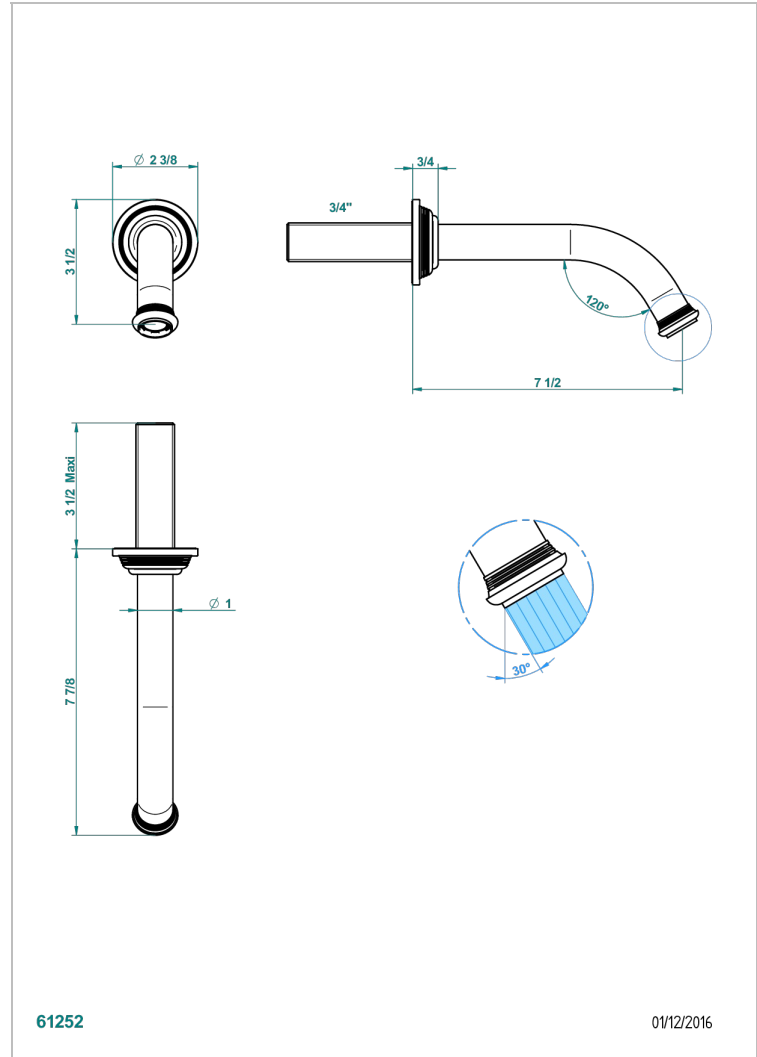

WEST COAST WITH GUILLOCHE DECOR WITH LEVER

U9D-42GB

Wall mounted bath spout, without T junction

THG[®]
PARIS

CHARACTERISTIC

- West coast with Guilloché decor with lever
- Wall mounted bath spout, without T junction