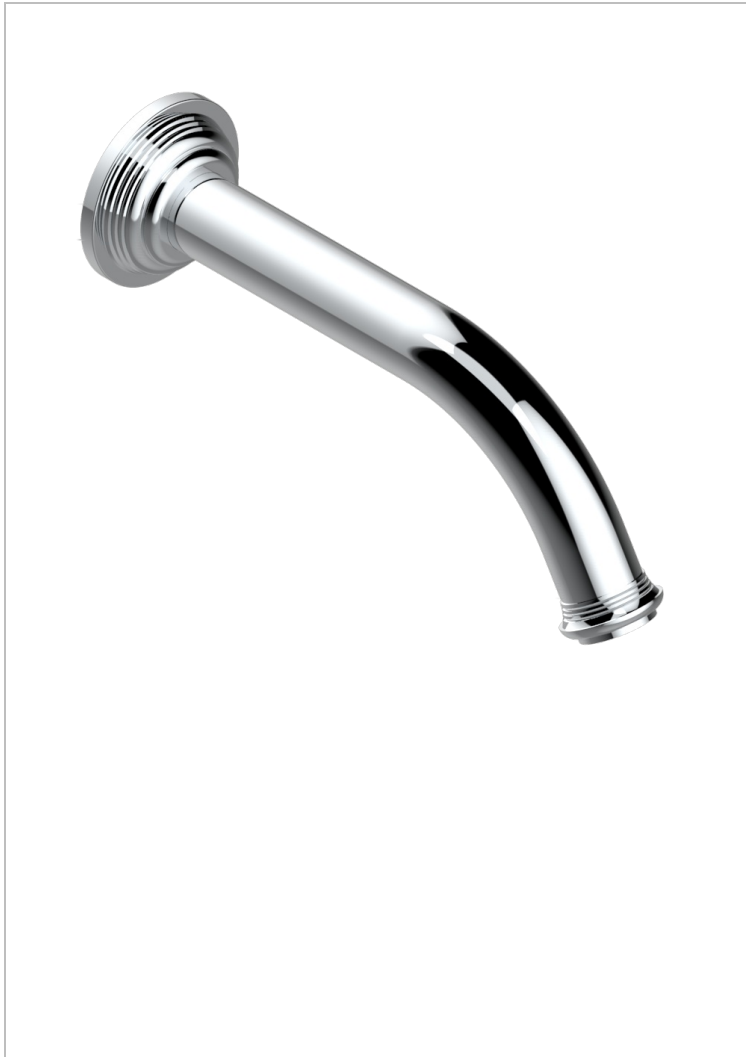

WEST COAST WITH GUILLOCHE DECOR WITH LEVER

U9D-42GB

Wall mounted bath spout, without T junction

THG[®]
PARIS

CHARACTERISTIC

- West coast with Guilloché decor with lever
- Wall mounted bath spout, without T junction

AVAILABLE FINITIONS

Antique nickel - H28
Black ceram - D30
Blush PVD - H62
Brass color PVD - H49
Brown bronze color PVD - F33
Gold color PVD - H52

Graphite PVD - H64
Lacquered light bronze - D01
Matt Umber PVD - H67
Matt blush PVD - H60
Matt brass color PVD - H50
Matt brown bronze color PVD - F34

Matt chrome - C02
Matt gold - F07
Matt gold color PVD - H53
Matt graphite PVD - H65
Matt nickel (color finish) - C01
Matt nickel color PVD - H56

Natural smoked Brass - A13
Nickel color PVD - H55
Polished chrome (color finish) - A02
Polished chrome with gold inlay - GA1
Polished gold (color finish) - F01
Polished nickel - B01

Soft gold - F30
Soft matt gold - F31
Umber PVD - H66
Varnished matt antique red copper (color finish) - H07